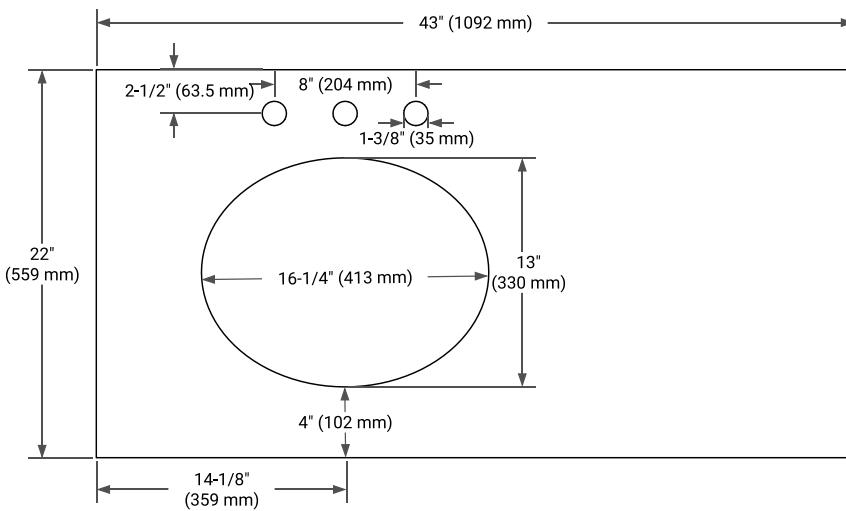

43" LEFT OVAL SINK COUNTERTOP WITH 1.5 IN. THICKNESS

OVERALL DIMENSIONS

43" W x 22" D x 1.5" H

COUNTERTOP OPTIONS

FEATURES

- Solid countertop with mitered edges & seams
- Undermount white oval sink
- Pre-drilled for 8" widespread faucet

INCLUDED

- Countertop
- Matching Backsplash
- Oval Sink

COUNTERTOP PLAN VIEW