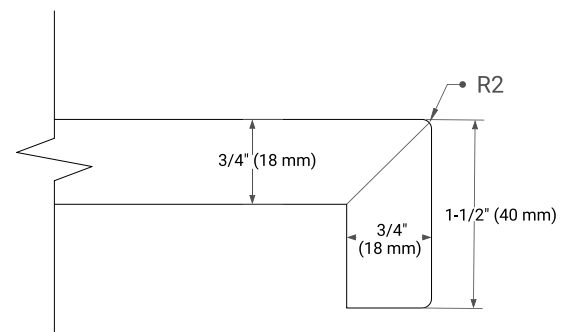

EDGE SIDE VIEW