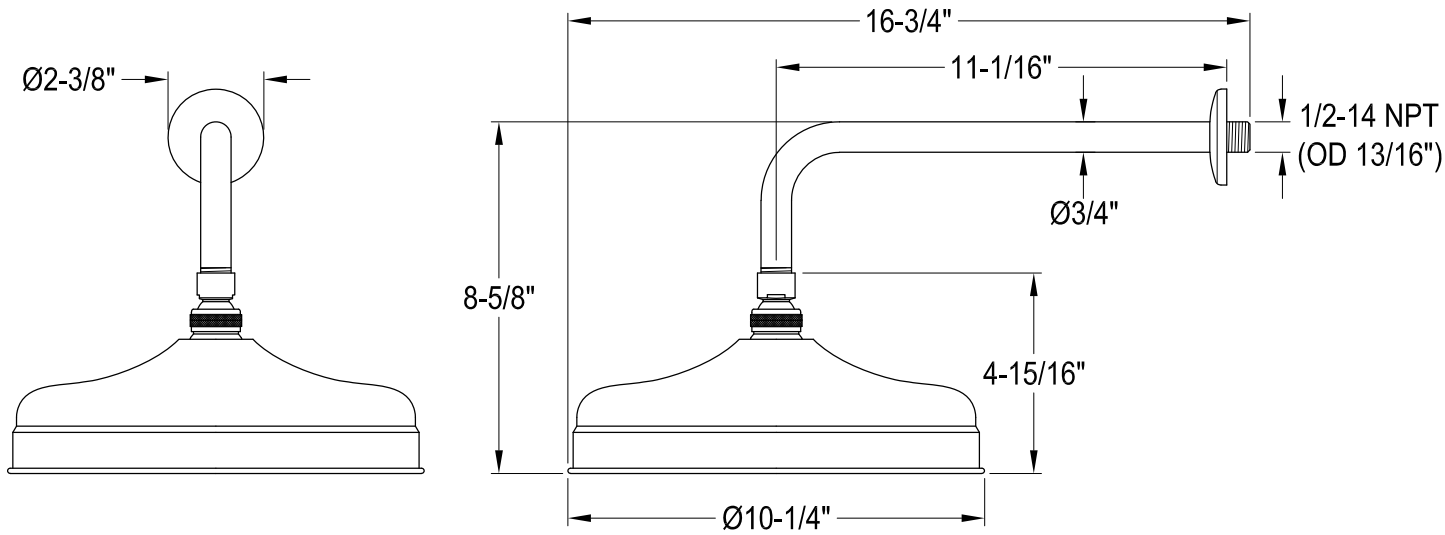

# KB6140,1,2,3,7,8DL

Single Handle Pressure Balanced Tub & Shower Faucet

Fit 1/2" Copper Pipe (OD 5/8")  
or 1/2-14 NPT (ID 23/32")  
or 3/4-14 NPT (ID 15/16")