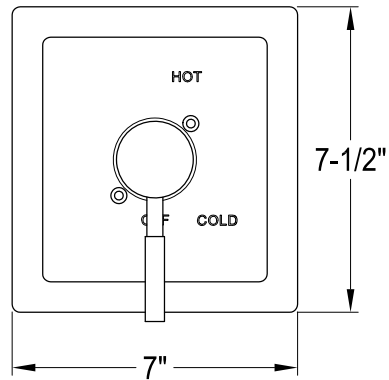

# KB6140,1,2,3,7,8DL

Single Handle Pressure Balanced Tub & Shower Faucet

Fit 1/2" Copper Pipe (OD 5/8")  
or 1/2-14 NPT (ID 23/32")  
or 3/4-14 NPT (ID 15/16")