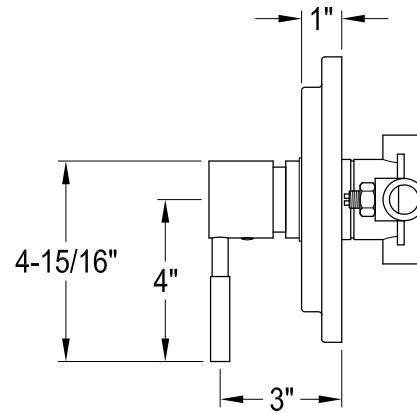

# KB6140,1,2,3,7,8DL

Single Handle Pressure Balanced Tub & Shower Faucet

Fit 1/2" Copper Pipe (OD 5/8")  
or 1/2-14 NPT (ID 23/32")  
or 3/4-14 NPT (ID 15/16")