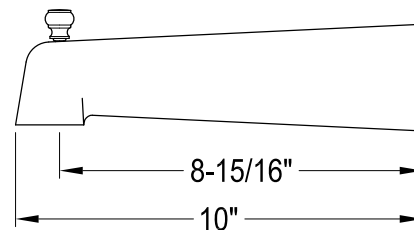

# KB6140,1,2,3,7,8DL

Single Handle Pressure Balanced Tub & Shower Faucet

Fit 1/2" Copper Pipe (OD 5/8")  
or 1/2-14 NPT (ID 23/32")  
or 3/4-14 NPT (ID 15/16")