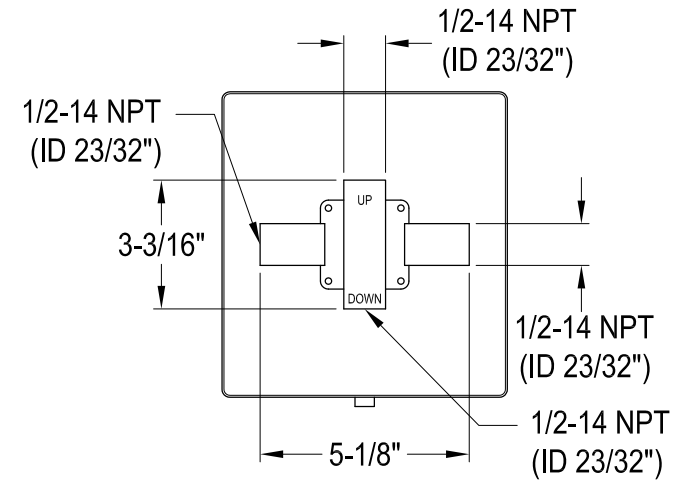

# KB6140,1,2,3,7,8DL

Single Handle Pressure Balanced Tub & Shower Faucet

Fit 1/2" Copper Pipe (OD 5/8")  
or 1/2-14 NPT (ID 23/32")  
or 3/4-14 NPT (ID 15/16")