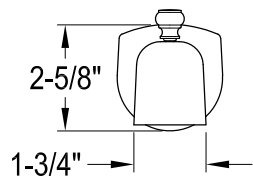

# KB6140,1,2,3,7,8DL

Single Handle Pressure Balanced Tub & Shower Faucet

Fit 1/2" Copper Pipe (OD 5/8")  
or 1/2-14 NPT (ID 23/32")  
or 3/4-14 NPT (ID 15/16")