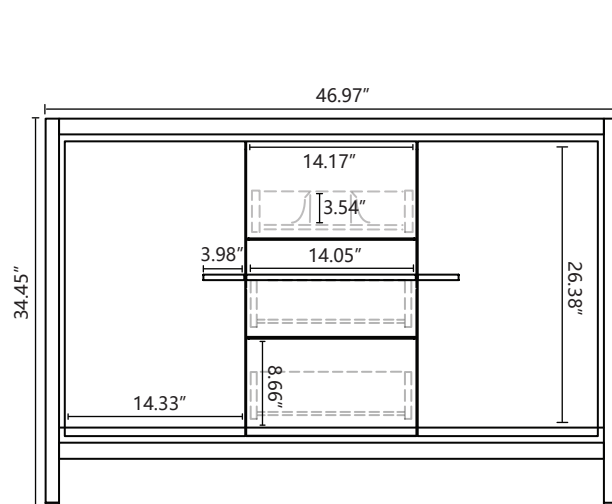

Dimensions	Width	Depth	Height
Inches	46.97"	19.72"	34.45"

Front Elevation

Side Elevation

Top Elevation

Drawer Board Thickness 0.67"