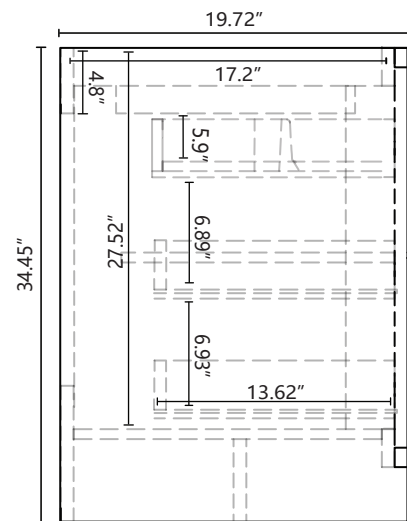

Dimensions	Width	Depth	Height
Inches	46.97"	19.72"	34.45"

Front Elevation

Side Elevation

Top Elevation

Drawer Board Thickness 0.67"