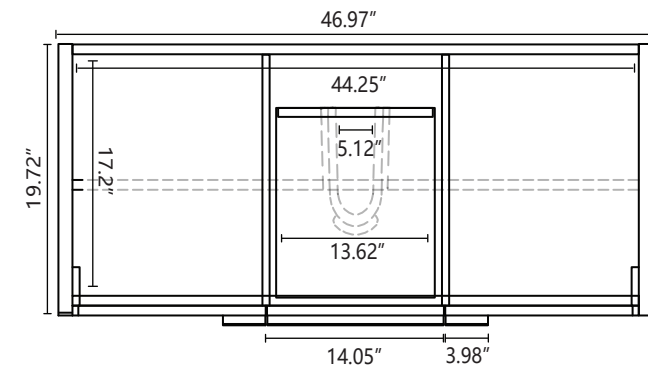

Dimensions	Width	Depth	Height
Inches	46.97"	19.72"	34.45"

Front Elevation

Side Elevation

Top Elevation

Drawer Board Thickness 0.67"