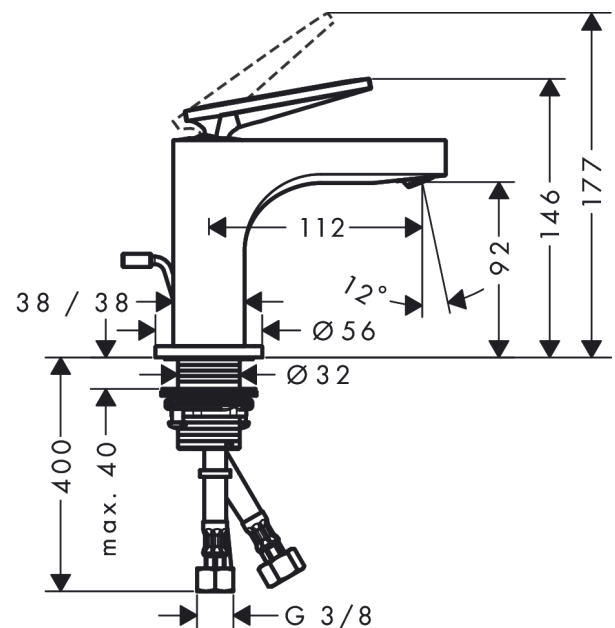

### product features

- consists of: single lever basin mixer, waste set
- ComfortZone 90
- projection: 112 mm
- spout height: 92 mm
- spray type: laminar spray
- swiveling spray former
- maximum flow rate at 3 bar: 5 l/min
- ceramic cartridge
- suitable for continuous flow water heaters
- pop-up waste set G 1¼
- connection type: G ¾ connections
- connection dimension: DN15

### Scale drawing

**AXOR Citterio**  
**Single lever basin mixer 90 with lever handle for hand washbasins with pop-up waste set - rhombic cut**  
Surfaces: Article Number: **39001820**