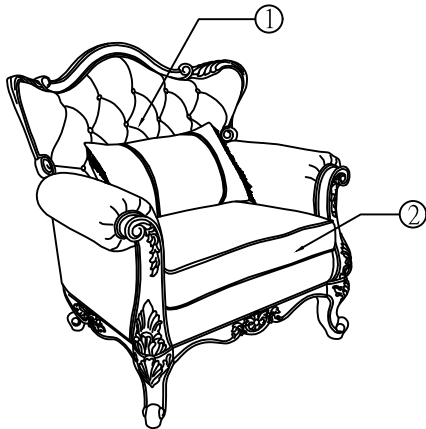

ASSEMBLY INSTRUCTIONS

SOFA

Thank you for purchasing this quality product!

HARDWARE LIST :

A		$\phi 22\text{mm} \times \phi 5/16''$	8PCS
B		$\phi 5/16''$	8PCS
C		$\phi 5/16'' \times 3''$	8PCS
D		Legs	2 PCS
E		Legs	2 PCS

1. Remove Support Legs,
2. Attach Legs(D&E) With A,B&C

ASSEMBLY INSTRUCTIONS

SOFA

Thank you for purchasing this quality product!

HARDWARE LIST :

A		φ5/16"*22mm	6PCS
B		φ5/16"	4PCS
C		φ5/16"*4"	2PCS
D		φ5/16"*3 1/2"	2PCS
E		φ5/16"	2PCS