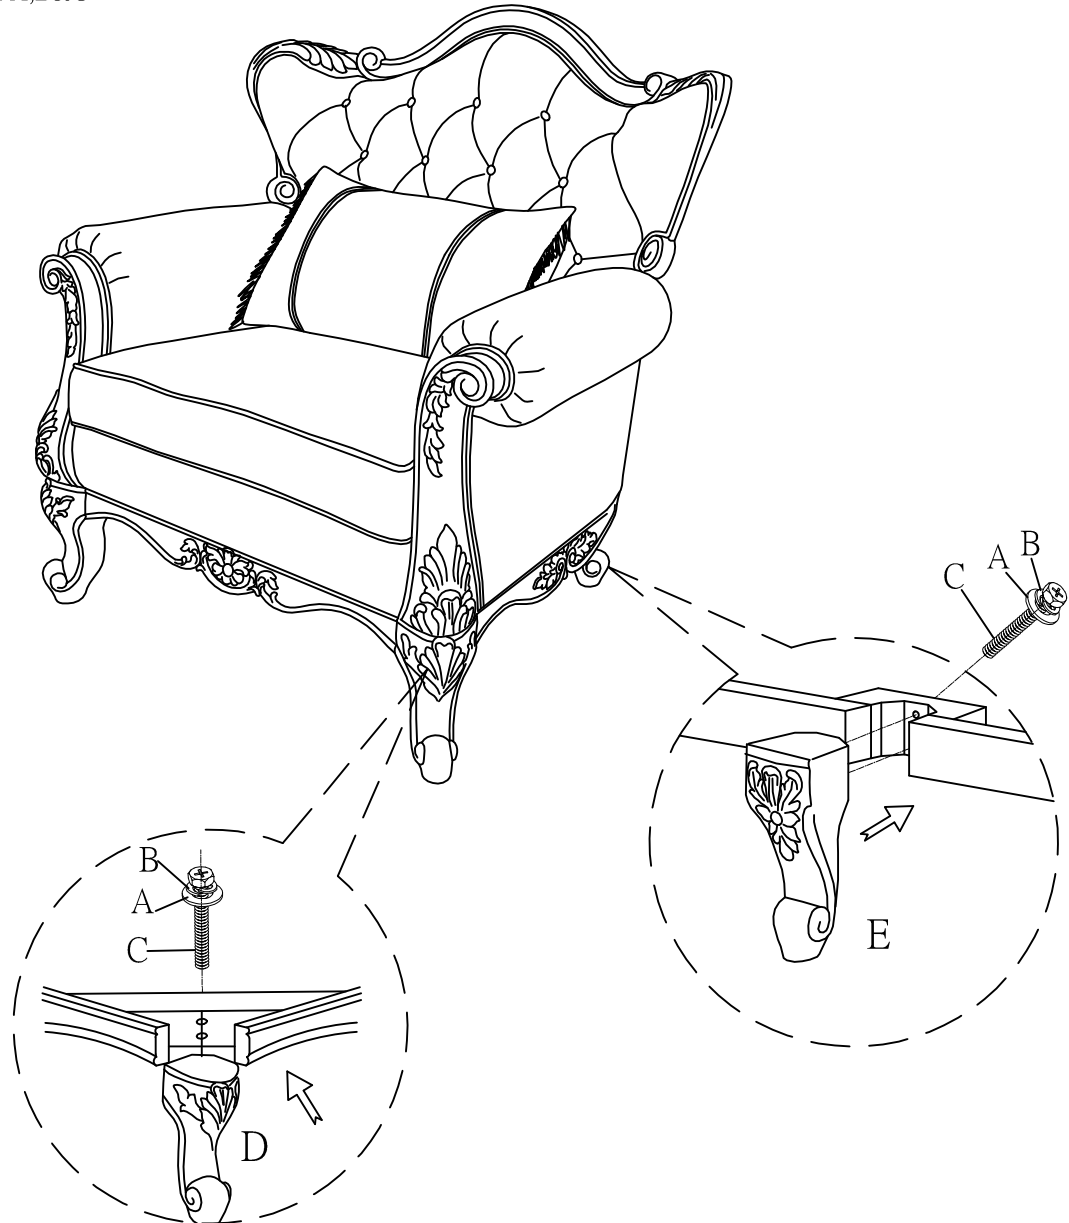

ASSEMBLY INSTRUCTIONS

SOFA

Thank you for purchasing this quality product!

HARDWARE LIST :

A		$\phi 22\text{mm} \times \phi 5/16''$	8PCS
B		$\phi 5/16''$	8PCS
C		$\phi 5/16'' \times 3''$	8PCS
D		Legs	2 PCS
E		Legs	2 PCS

1. Remove Support Legs,
2. Attach Legs(D&E) With A,B&C

ASSEMBLY INSTRUCTIONS

SOFA

Thank you for purchasing this quality product!

HARDWARE LIST :

A		φ5/16"*22mm	6PCS
B		φ5/16"	4PCS
C		φ5/16"*4"	2PCS
D		φ5/16"*3 1/2"	2PCS
E		φ5/16"	2PCS

F	① Sofa Back	1PC
G	② Sofa Arm&seat frame	1PC