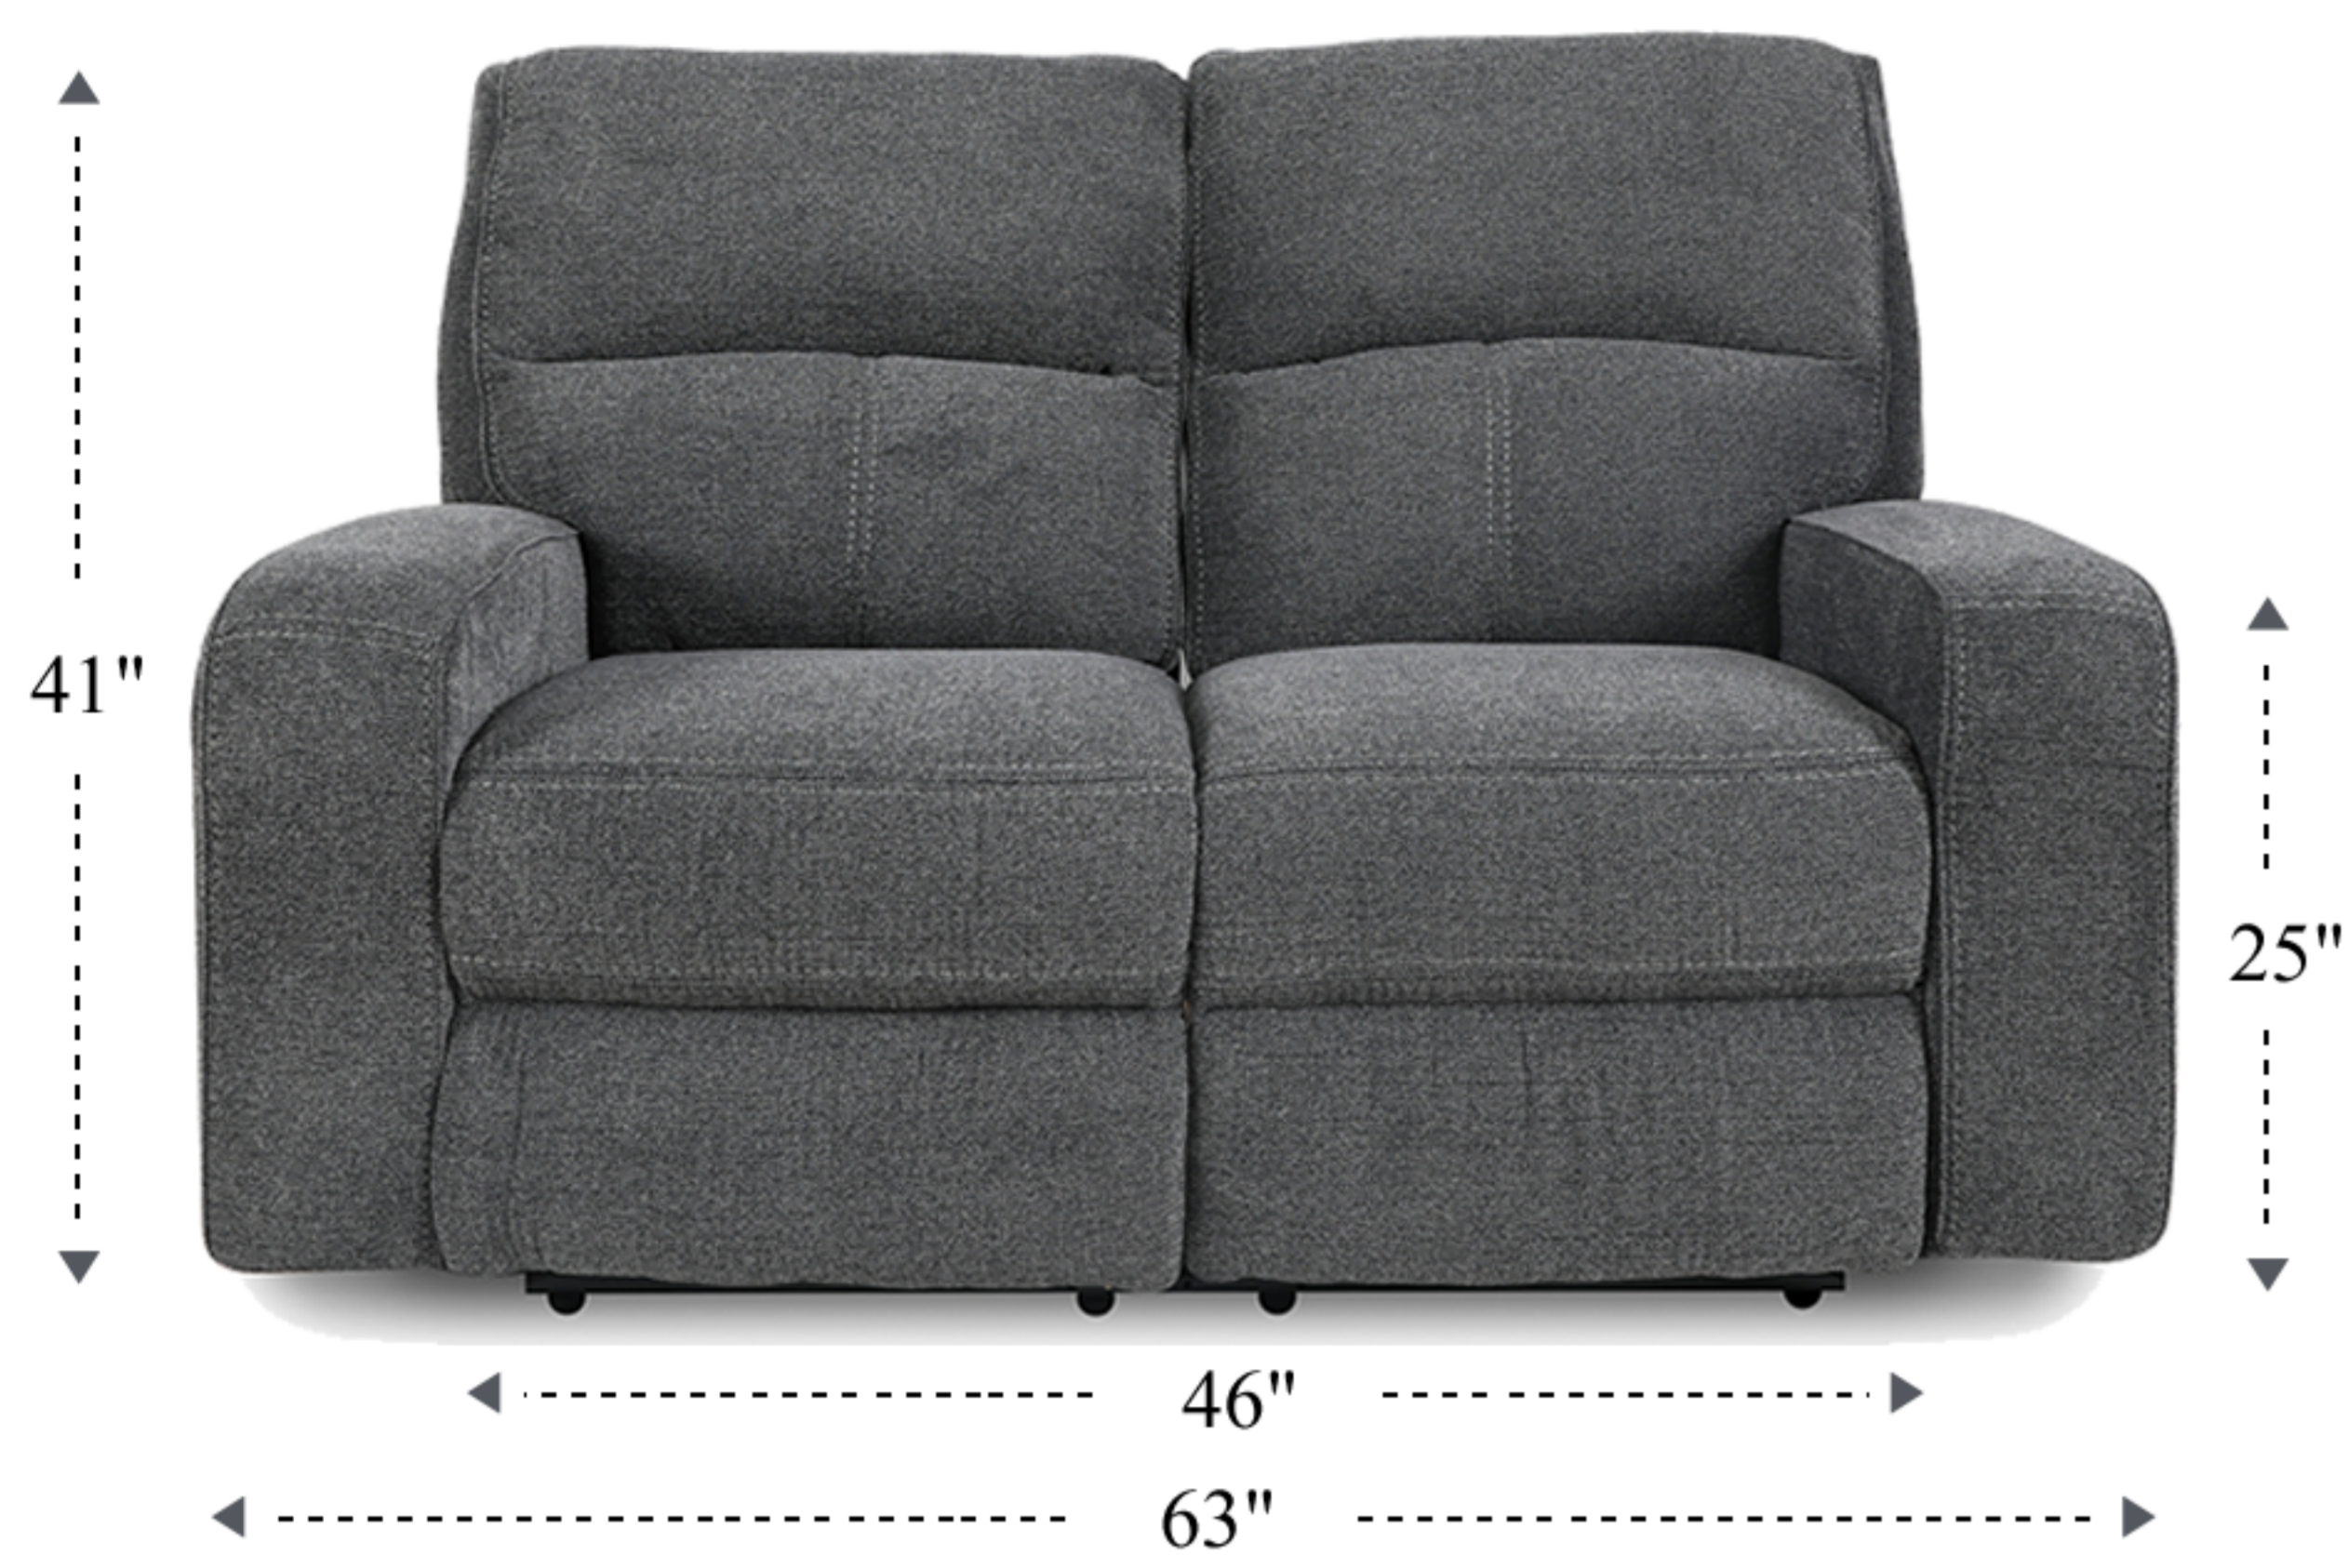

# Power Reclining Loveseat

Overall Dimensions	63" x 42" x 41"
Overall Width	63"
Overall Depth	42"
Overall Height	41"
Overall Weight	211.5 lbs.
Fully Reclined	68"
Distance from Wall	5"
Back of Seat to end of Chaise	41"
Leg Height (Distance from Foot Rest to Floor in Full Recline)	22.5"
Head Height (Distance from Headrest to Floor in Full Recline)	34"

Seat Width	22"
Seat Depth	22"
Seat Height	20.5"
Arm Width	8"
Arm Depth	24.5"
Arm Height	25"
Back Width	37"
Back Height	24"
Headrest Extended from Back	6"