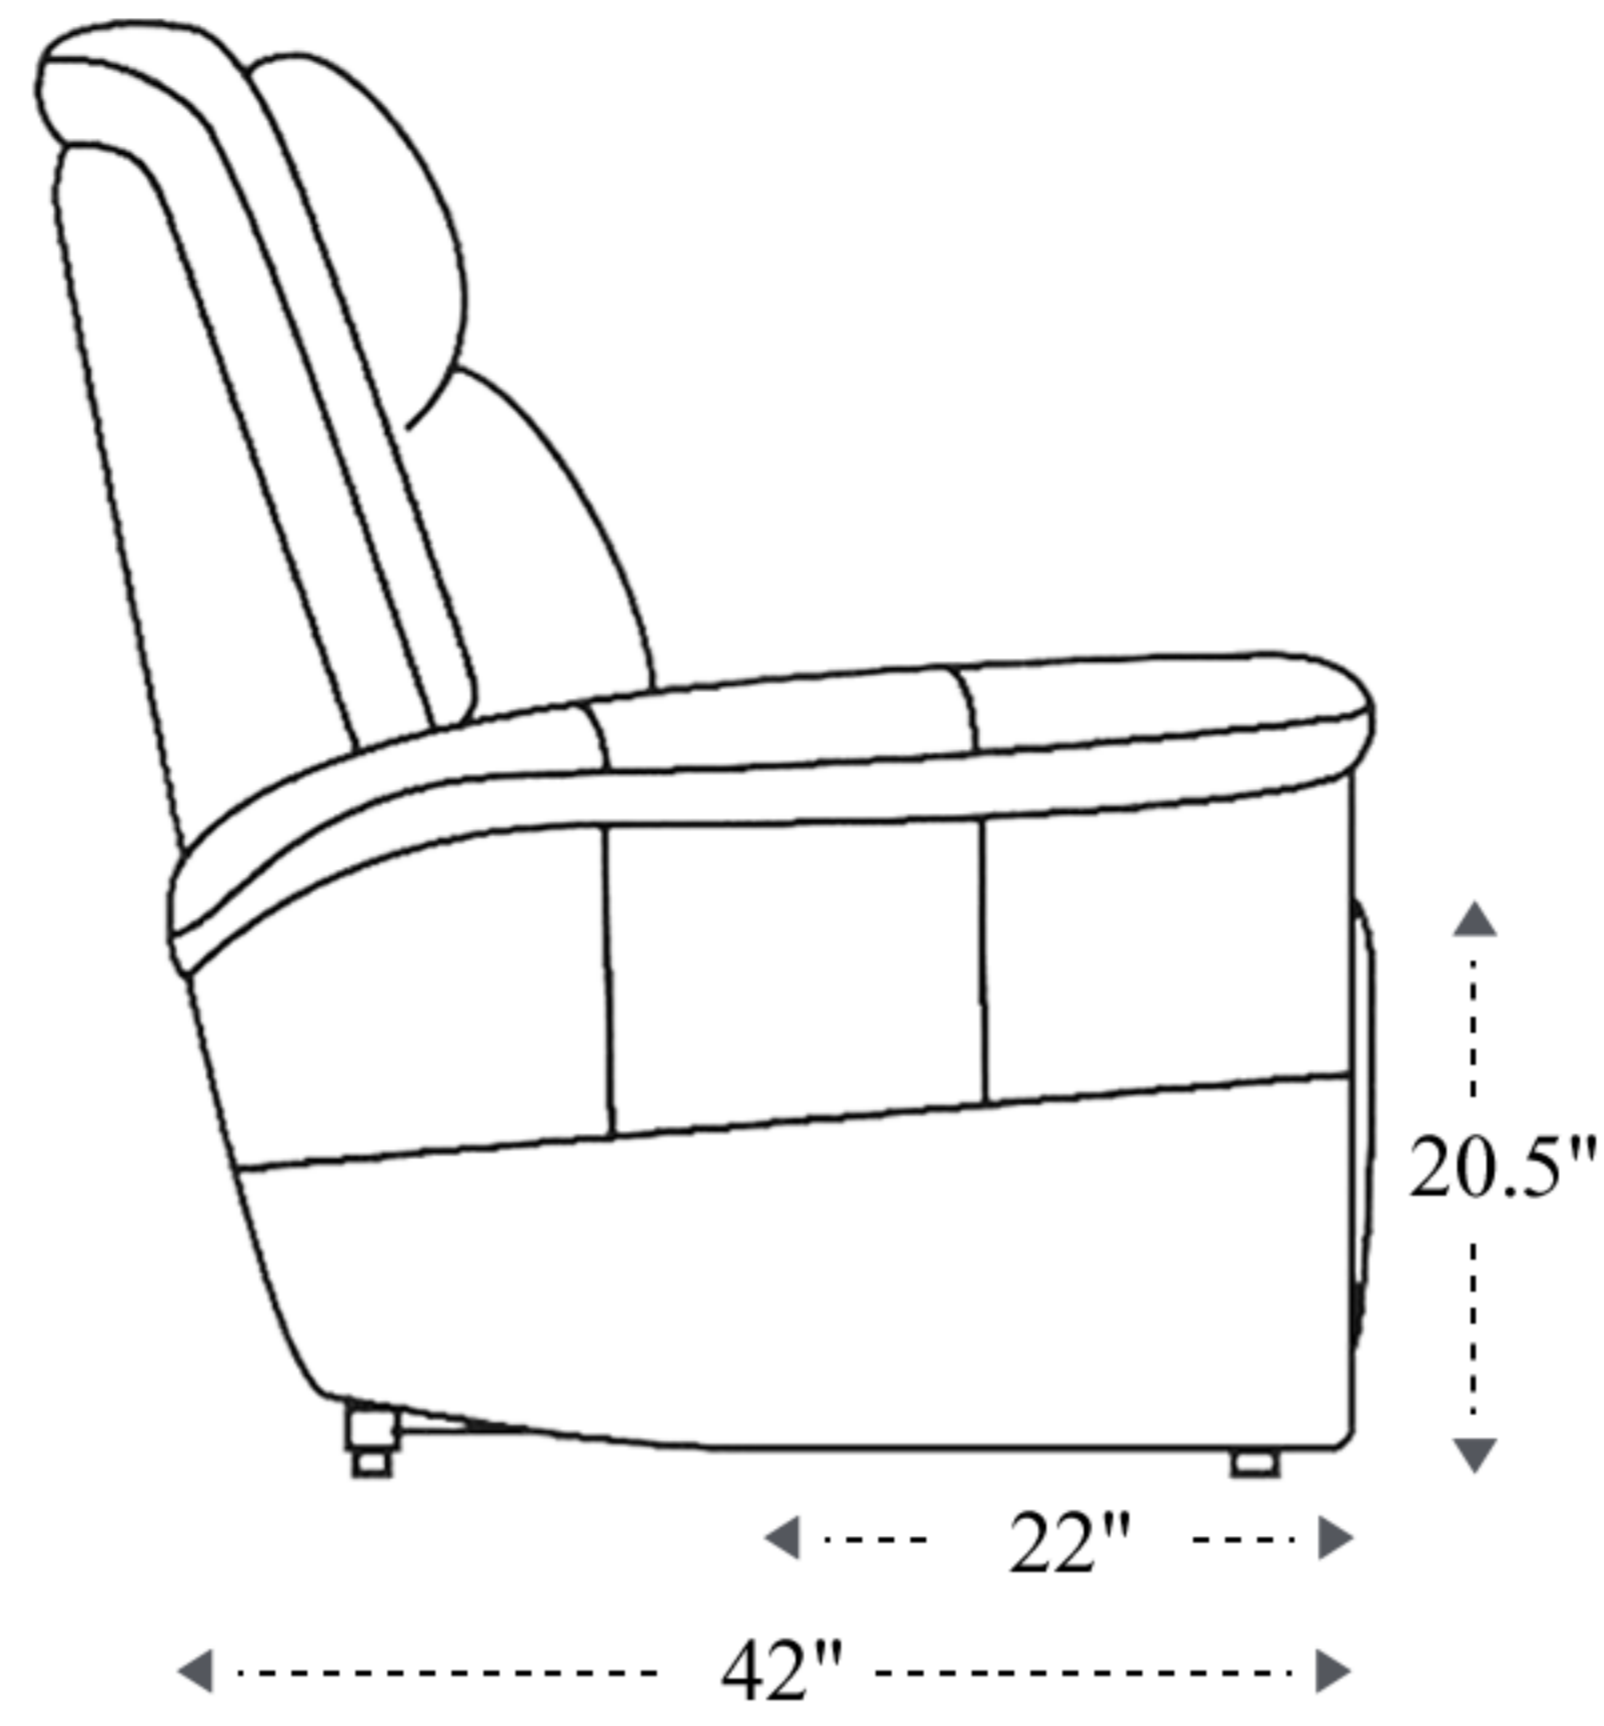

# Power Reclining Loveseat

Overall Dimensions	63" x 42" x 41"
Overall Width	63"
Overall Depth	42"
Overall Height	41"
Overall Weight	211.5 lbs.
Fully Reclined	68"
Distance from Wall	5"
Back of Seat to end of Chaise	41"
Leg Height (Distance from Foot Rest to Floor in Full Recline)	22.5"
Head Height (Distance from Headrest to Floor in Full Recline)	34"

Seat Width	22"
Seat Depth	22"
Seat Height	20.5"
Arm Width	8"
Arm Depth	24.5"
Arm Height	25"
Back Width	37"
Back Height	24"
Headrest Extended from Back	6"