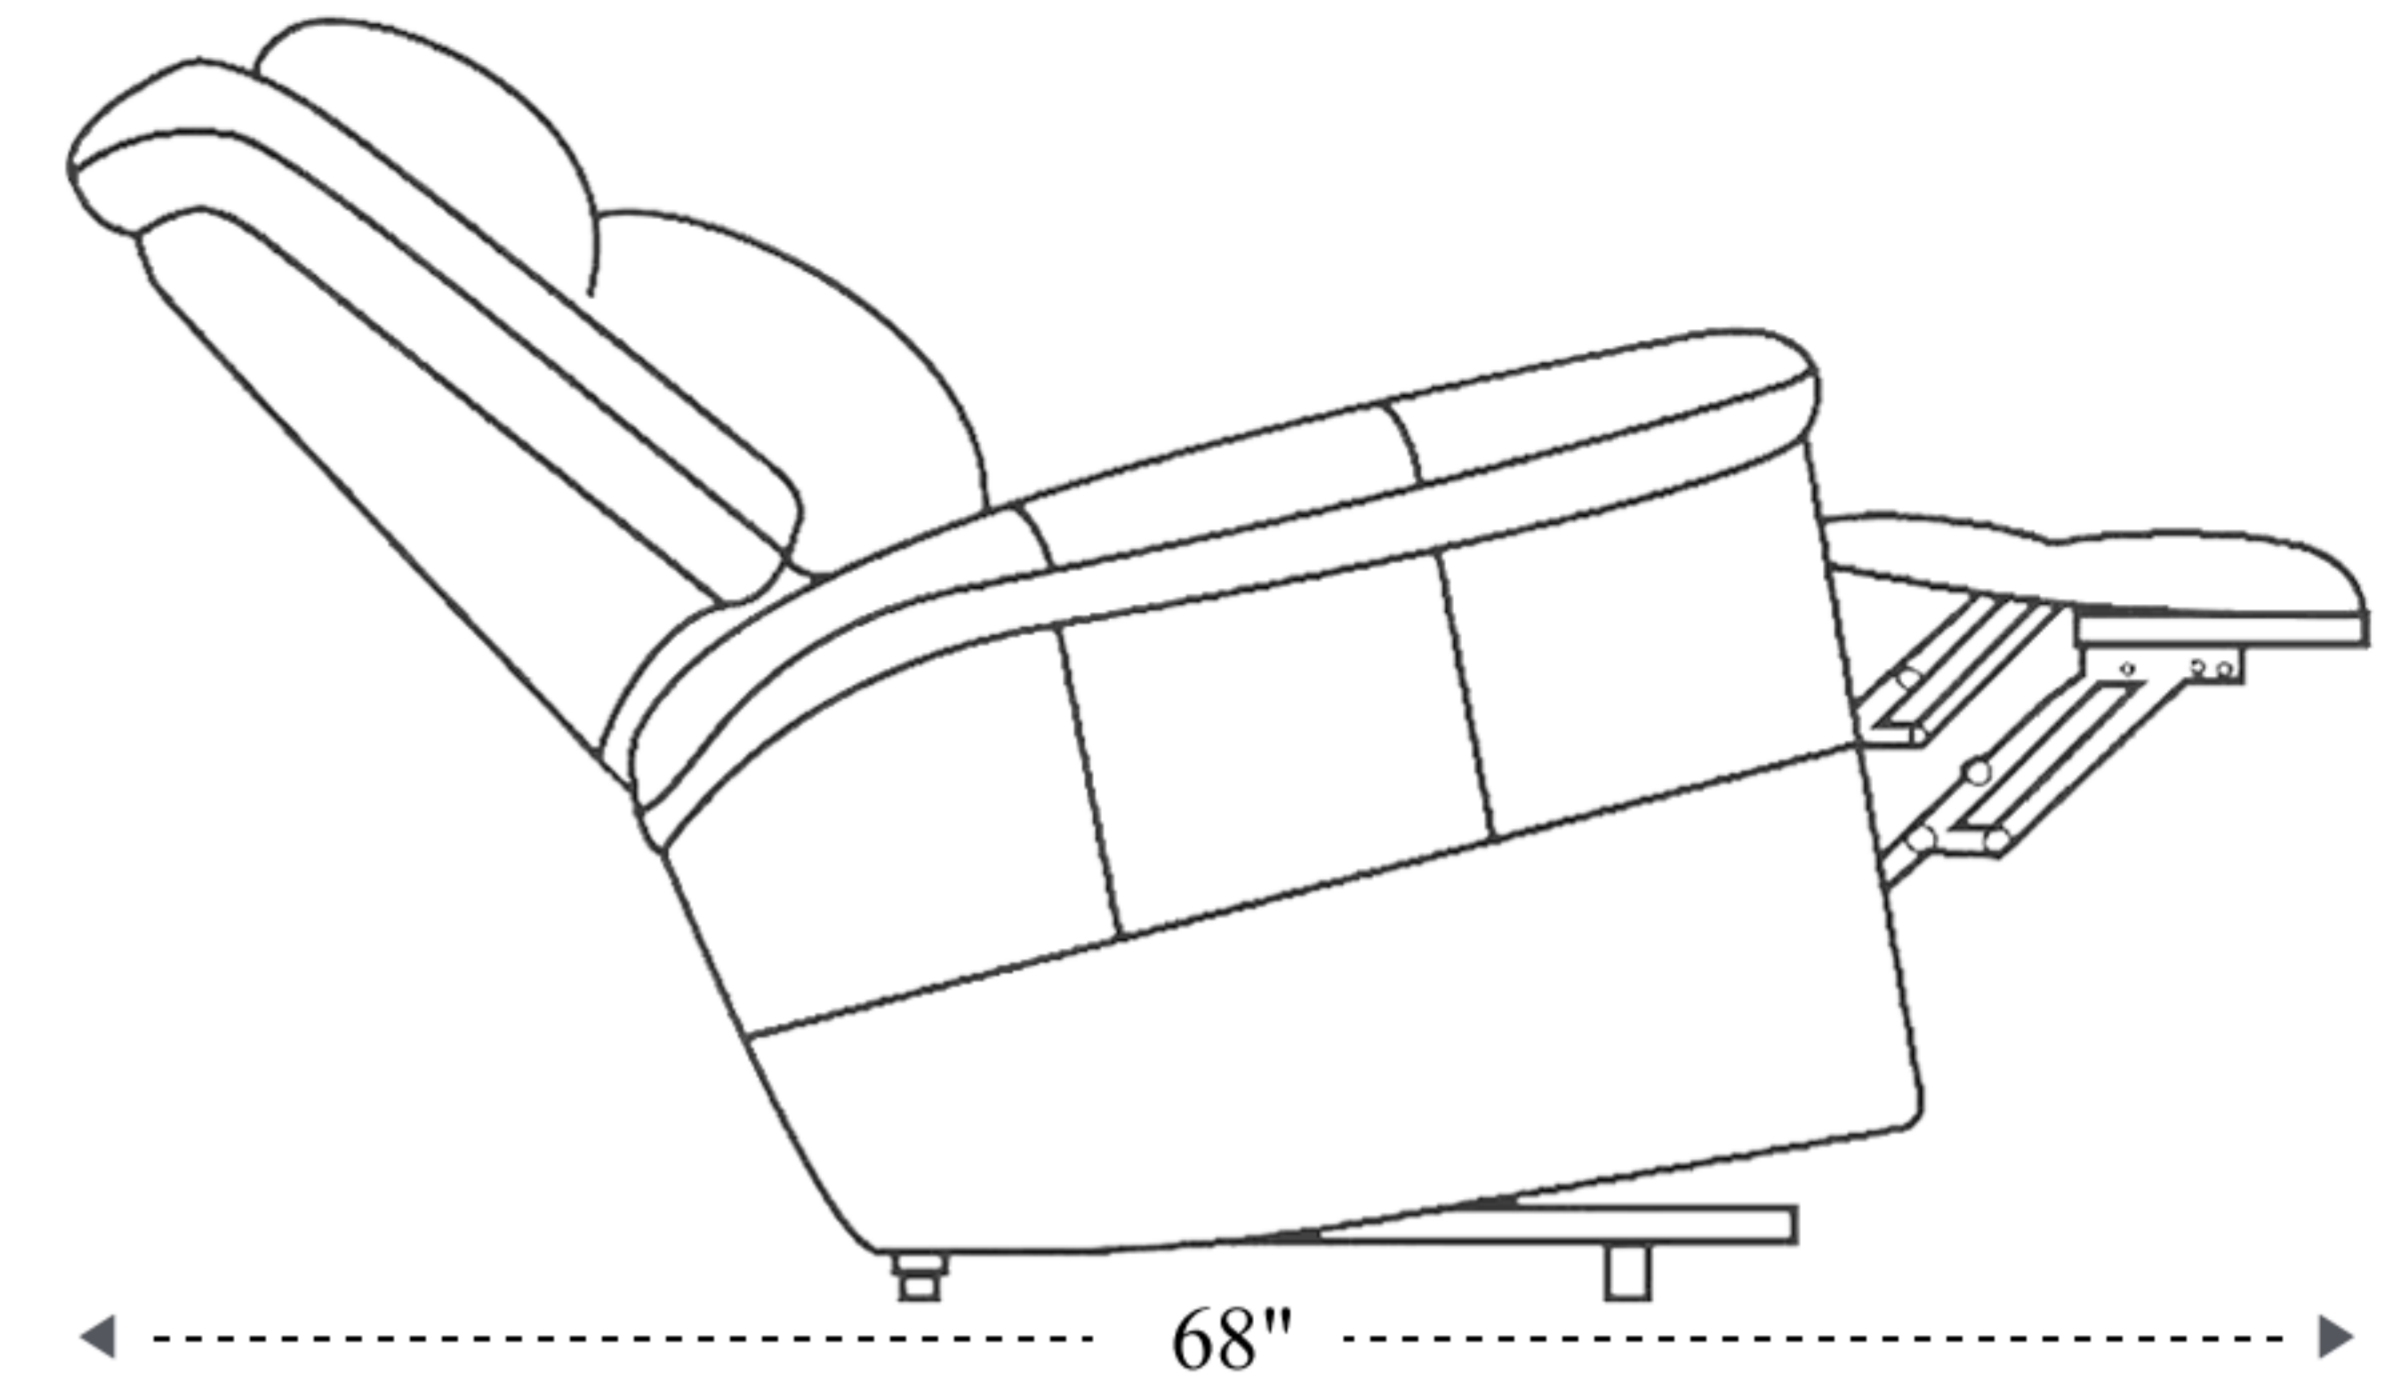

# Power Reclining Loveseat

Overall Dimensions	63" x 42" x 41"
Overall Width	63"
Overall Depth	42"
Overall Height	41"
Overall Weight	211.5 lbs.
Fully Reclined	68"
Distance from Wall	5"
Back of Seat to end of Chaise	41"
Leg Height (Distance from Foot Rest to Floor in Full Recline)	22.5"
Head Height (Distance from Headrest to Floor in Full Recline)	34"

Seat Width	22"
Seat Depth	22"
Seat Height	20.5"
Arm Width	8"
Arm Depth	24.5"
Arm Height	25"
Back Width	37"
Back Height	24"
Headrest Extended from Back	6"