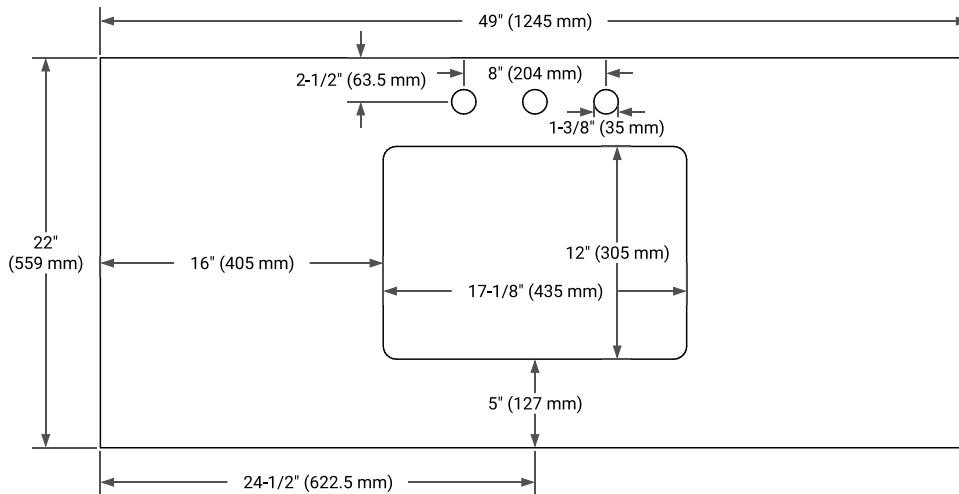

49" SINGLE RECTANGLE SINK COUNTERTOP WITH 0.75 IN. THICKNESS

OVERALL DIMENSIONS

49" W x 22" D x 0.75" H

COUNTERTOP OPTIONS

Carrara Marble

FEATURES

- Solid countertop with mitered edges & seams
- Undermount white rectangular sink
- Pre-drilled for 8" widespread faucet

INCLUDED

- Countertop
- Matching Backsplash
- Rectangle Sink

COUNTERTOP PLAN VIEW

EDGE SIDE VIEW

THREE DIMENSIONAL COUNTERTOP VIEW