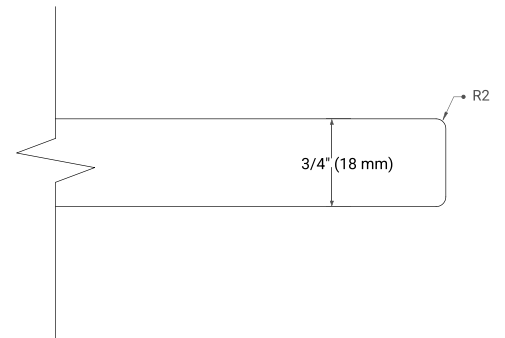

49" SINGLE RECTANGLE SINK COUNTERTOP WITH 0.75 IN. THICKNESS

OVERALL DIMENSIONS

49" W x 22" D x 0.75" H

COUNTERTOP OPTIONS

Carrara Marble

FEATURES

- Solid countertop with mitered edges & seams
- Undermount white rectangular sink
- Pre-drilled for 8" widespread faucet

INCLUDED

- Countertop
- Matching Backsplash
- Rectangle Sink

COUNTERTOP PLAN VIEW

EDGE SIDE VIEW

THREE DIMENSIONAL COUNTERTOP VIEW