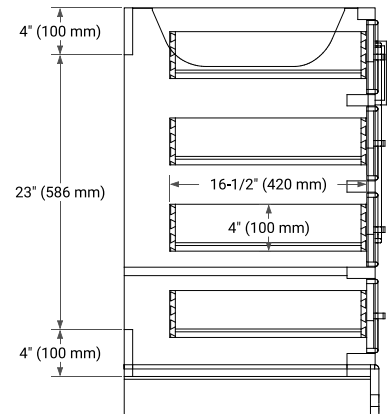

48" SINGLE SINK BASE CABINET

BASE CABINET DIMENSIONS

48" W x 21.5" D x 34.5" H

FEATURES

- Solid wood frame & plywood panels
- Dovetail drawers and joints
- Soft closing doors & drawers

HARDWARE FINISHES*

Brushed Nickel Satin Brass Matte Black Polished Chrome

49" SINGLE RECTANGLE SINK COUNTERTOP WITH 0.75 IN. THICKNESS

OVERALL DIMENSIONS

49" W x 22" D x 0.75" H

COUNTERTOP OPTIONS

Carrara Marble

FEATURES

- Solid countertop with mitered edges & seams
- Undermount white rectangular sink
- Pre-drilled for 8" widespread faucet

INCLUDED

- Countertop
- Matching Backsplash
- Rectangle Sink

COUNTERTOP PLAN VIEW

EDGE SIDE VIEW

THREE DIMENSIONAL COUNTERTOP VIEW