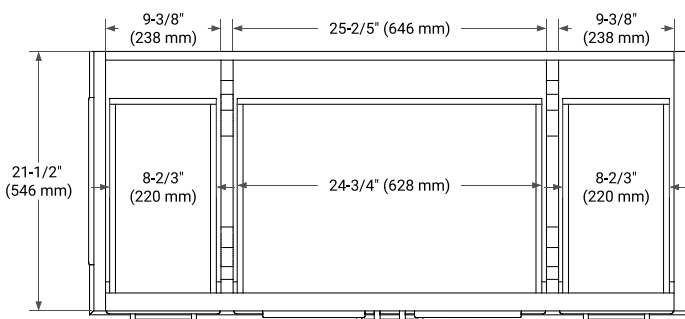

48" SINGLE SINK BASE CABINET

BASE CABINET DIMENSIONS

48" W x 21.5" D x 34.5" H

FEATURES

- Solid wood frame & plywood panels
- Dovetail drawers and joints
- Soft closing doors & drawers

HARDWARE FINISHES*

Brushed Nickel Satin Brass Matte Black Polished Chrome

49" SINGLE RECTANGLE SINK COUNTERTOP WITH 0.75 IN. THICKNESS

OVERALL DIMENSIONS

49" W x 22" D x 0.75" H

COUNTERTOP OPTIONS

Carrara Marble

FEATURES

- Solid countertop with mitered edges & seams
- Undermount white rectangular sink
- Pre-drilled for 8" widespread faucet

INCLUDED

- Countertop
- Matching Backsplash
- Rectangle Sink

COUNTERTOP PLAN VIEW

EDGE SIDE VIEW

THREE DIMENSIONAL COUNTERTOP VIEW