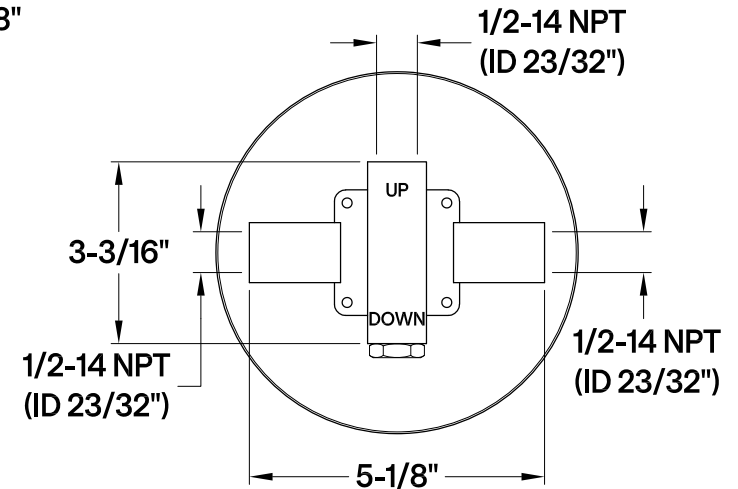

## KB6330,1,2,3,6,7,8PLE

Single Handle Pressure Balanced Tub & Shower Faucet, Valve Trim Only

### Bracket