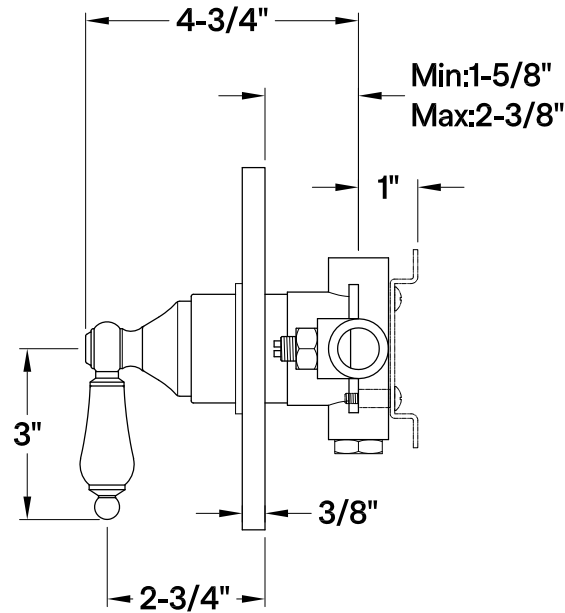

## KB6330,1,2,3,6,7,8PLE

Single Handle Pressure Balanced Tub & Shower Faucet, Valve Trim Only

### Bracket