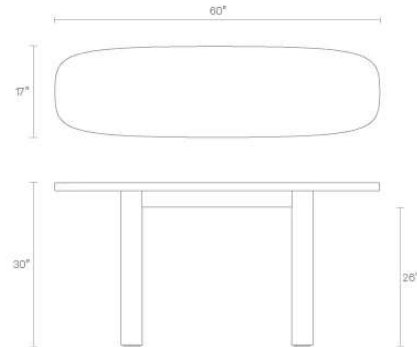

### Good Times Console Table

Adorably stout and simple, Good Times Console Table flexes a capsule-shaped, thick wood top. Ready to shoulder a mighty load and charm you with its good nature.

BLACK ON ASH