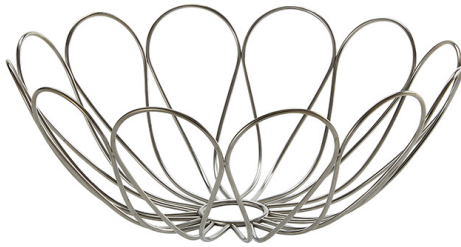

Bloom Baskets

BLM11

BASKET, SS, BLOOM, ROUND, 11" DIA.
11" DIA. X 4-1/4" H

List Price: \$40.00 EA

Pack: 12

Cu. Ft.: 0.68

Weight: 7 lbs

Bringing together modern aesthetic of the scalloped rim with timeless floral beauty, these baskets are sure to impress. With a range of sizes small enough for a table for two or large enough to put on the buffet line, you have versatility, too!

Measuring at 11" in diameter, this basket is way more than just good looks. You can be sure you have room to serve up bread, fruit, muffins, bagels and so much more. Whether it's on a buffet line or just serving a hungry table, this basket is a necessary addition to your establishment.

- Stainless Steel
- Silver
- Dishwasher Safe
- Modern Twist on a Classic Design