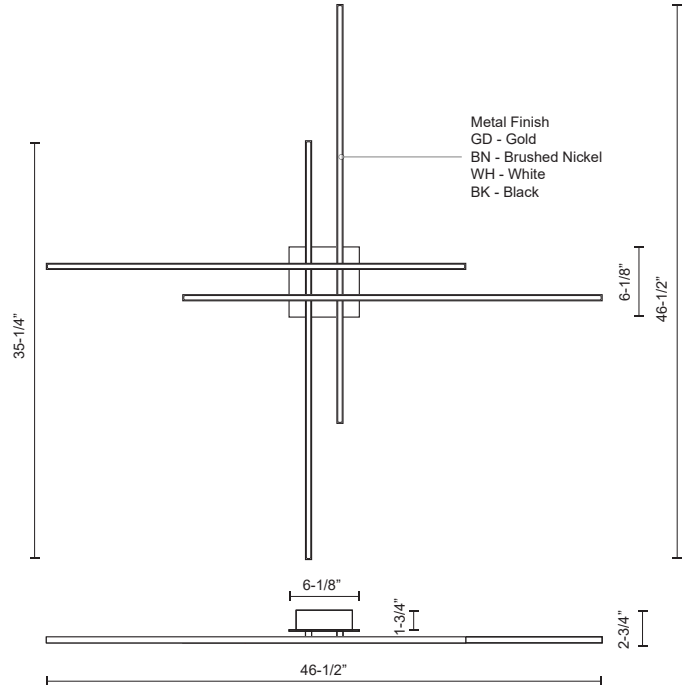

VEGA MINOR FM18247

FLUSH MOUNT

PROJECT

DESCRIPTION

Following the success of the Vega family is the next evolution of the line, Vega Minor. The diminutive square linear profile envelops and radiates a soft uniform light in a diverse spectrum of lengths and unique configurations. Refined details with crafted finishes augment the reductive silhouette of the expanded collection.

FM18247-BK
Black

FM18247-WH
White

FM18247-BN
Brushed Nickel

FM18247-GD
Gold

SPECIFICATION DETAILS

* For custom options, consult factory for details.

Fixture Dimensions	L46 1/2" x W46 1/2" x H2 3/4"
Light Source	LED with DC Driver
Wattage	58W
Total Lumens	5040lm
Delivered Lumens	BK-1333lm; BN-2240lm; GD-1898lm; WH-2652lm;
Voltage	120V
Color Temperature	3000K
CRI (Ra)	90CRI
Optional Color Temps	2700K - 5000K Available, Minimum Order Quantities Apply
LED Rated Life	50,000 hours
Dimming	100% - 10%, TRIAC or ELV Dimmer (Not Included)
Diffuser Details	White Acrylic Diffuser
Location	Dry
Warranty	5 Years
Illumination Direction	Fontlight Illumination
Mounting Style	All Orientation; Ceiling and Wall;
Canopy Dimensions	L5-7/8" x W5-7/8" x H1-3/4"