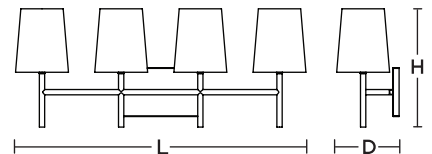

ROSE vanity

BK

SB

SN

LOCATION		DATE
PREPARED BY		QUANTITY
COMMENTS		FIXTURE TYPE
CATALOG NUMBER		

Features

White linen fabric diffuser with tubular steel construction. Ideal use in hallways, entrances or anywhere general lighting is needed. Provides lighting in residential, commercial and hospitality applications. Fixture mounts to standard junction box (not included).

Construction

Metal frame. The canopy fits over a standard junction box. Power supply connections must be made inside a junction box (not included).

Finish

Black, Satin Brass or Satin Nickel finish.

Diffuser

White linen fabric diffuser.

Lamping

For use with (3) or (4) 40W Max candelabra base bulb (lamp not included). 120V medium base socket. Sockets can be labeled for reduced wattage upon request.

Certification

ORDERING INFORMATION

Black	Satin Brass	Satin Nickel	Qty.	Lamp	L	D	H
			3	40W (MAX)	22"	5-7/5"	11"
			4	40W (MAX)	27"	5-7/5"	11"