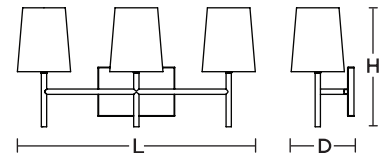

ORDERING INFORMATION

Black	Satin Brass	Satin Nickel	Qty.	Lamp	L	D	H
			3	40W (MAX)	22"	5-7/5"	11"
			4	40W (MAX)	27"	5-7/5"	11"