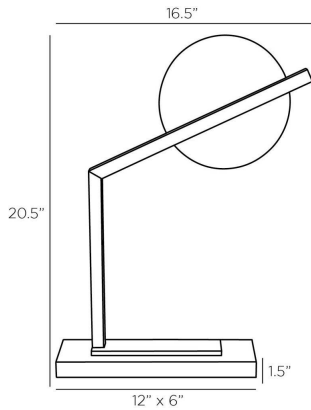

ARTERIOR S

ZAHAR DESK LAMP

PDC11
H: 20.5 IN, W: 16 IN, D: 6 IN,
Bronze, Iron

Influenced by the playful shapes and angles inspired by the Memphis movement, the sculptural Zahar adds an artistic accent to any decor. Suspended by supports of polished antique brass, an Onyx LED disc defies gravity to diffuse light across any surface. Secured with a bronze base and black cloth cord with on/off rocker switch. Finish will vary.

APPEARANCE

Material	Iron, Onyx
Finish	Bronze, Antique Brass, White
Finish Will Vary	Yes
Top Coat/Sealant	Yes

DIMENSIONS

Base	H: 1.5 IN, W: 12 IN, D: 6 IN
Foot Print	W: 12 IN, D: 6 IN
Shade	Dia: 8.00 IN
Harp Size	N/A IN

WIRING

Rating	Indoor Only
Tilt Test	10 Degrees - AU
Cord	8 FT, Back of Lamp Base, Black Cloth,
Socket	1, Integrated LED
Switch	On Line, On/Off Rocker
Maximum Watt	5
Voltage	110-120 V
LED Color Temp	2700K
LED Compatible Dimmer	TRIAC Dimmer
LED CRI	90+
LED Lifespan	30,000
LED Lumens	1,080