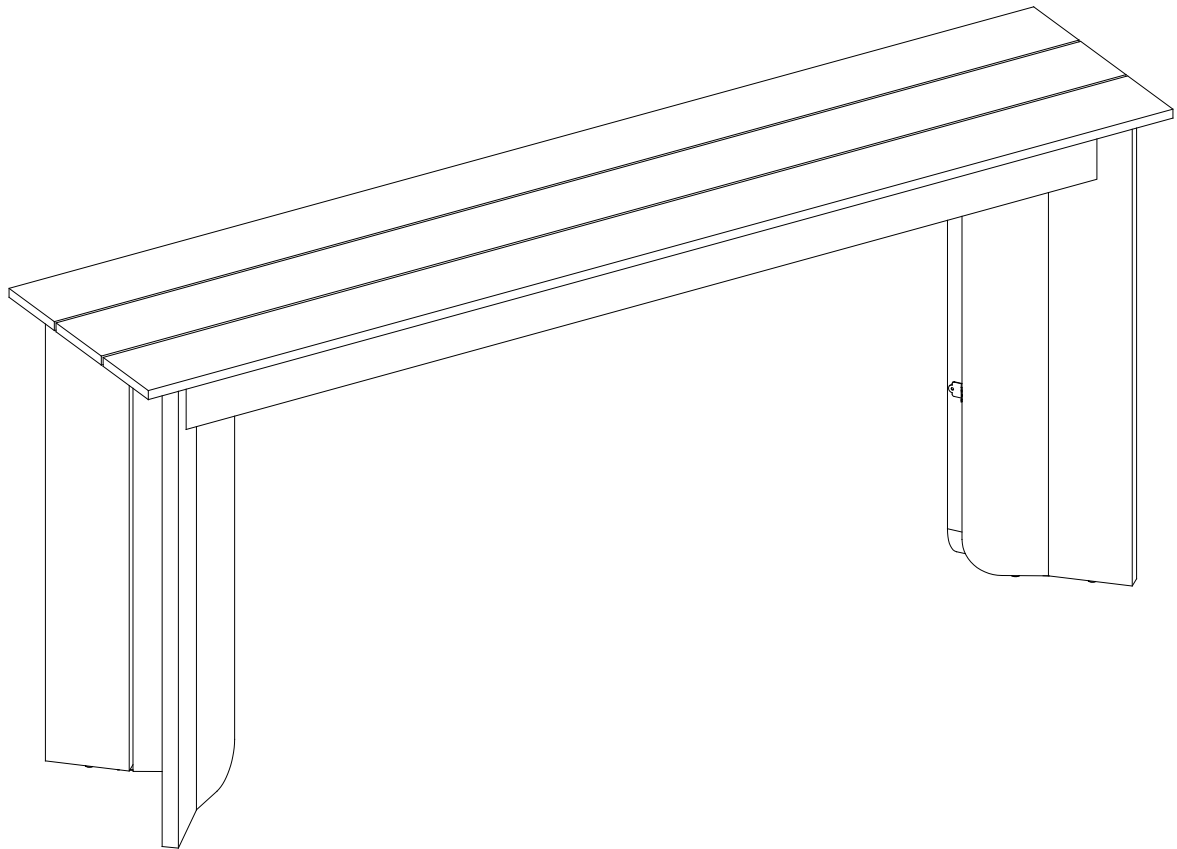

Tribesigns

DESIGNED FOR LIFE

Assembly Instructions

Console Table

Model No.
HOGA-JW0986

LITTLE TREE
Little Tree by Tribesigns

www.tribesigns.com

Contact Us