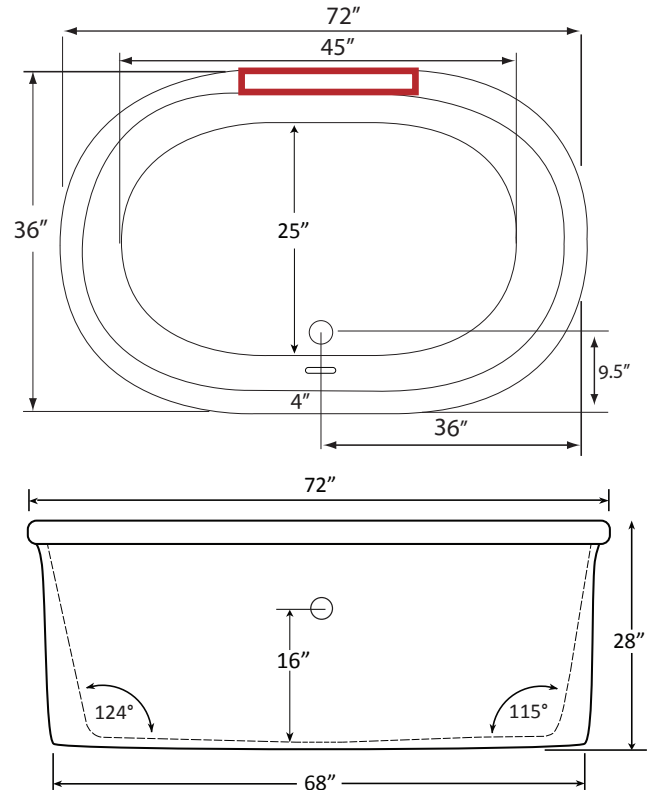

Oval 7236SD | Bathtub Only

Product Number: WFBUDROT07236SDFS 72" x 36" x 28"

STANDARD & OPTIONAL ACCESSORIES

DRAINS OPTIONAL

- Bath Drain: Pop up: White
- In Floor Drain EZ Fast Connect

FAUCET INFORMATION

- Tub Deck Mount Faucet Location
- Floor mount (not included)
- Floor mount verify spout distance

TECHNICAL SPECIFICATIONS

Side drain

Deck Mount Faucet Location

Specifications and features are subject to change without notice and are + .25". All final measurements should be taken from tub on site.

HydroMassage Products LLC • 303-341-1845 • Fax: 303-341-1850 • www.hydromassageproducts.com