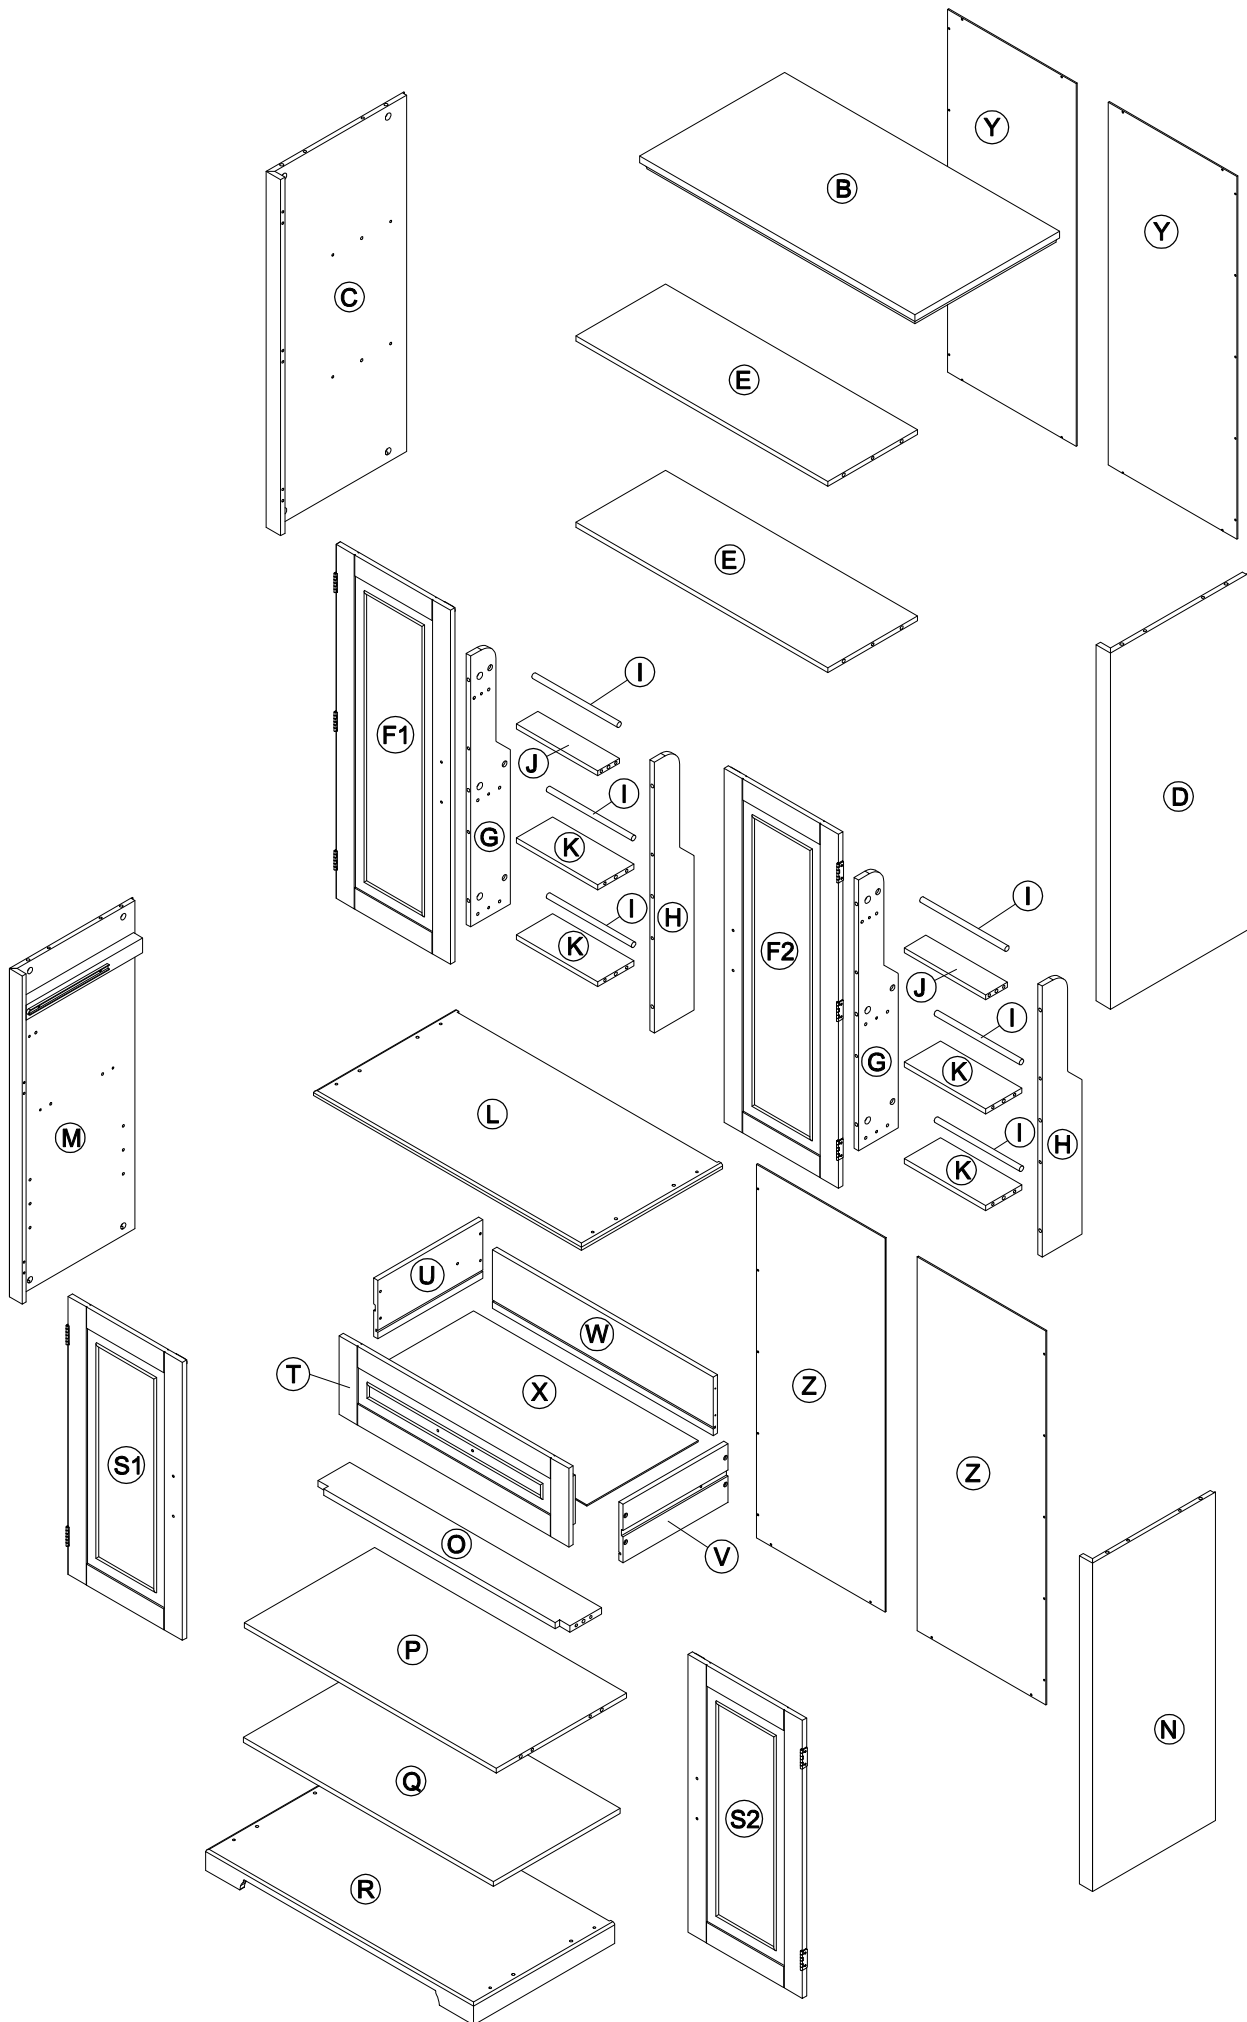

Installation & Assembly

PACKAGE CONTENTS

PART	DESCRIPTION	QTY	PART	DESCRIPTION	QTY
B	Top Panel	X1	O	Front Bar	X1
C	Upper Left Side Board	X1	P	Bottom Fix Shelf	X1
D	Upper Right Side Board	X1	Q	Adjustable Shelf	X1
E	Upper Fix Shelf	X2	R	Bottom Panel	X1
F1	Upper Left Door	X1	S1	Bottom Left Door	X1
F2	Upper Right Door	X1	S2	Bottom Right Door	X1
G	Left Side Panel Of Door Shelf	X2	T	Drawer Front Panel	X1
H	Right Side Panel Of Door Shelf	X2	U	Drawer Left Side Panel	X1
I	Bar Of Door Shelf	X6	V	Drawer Right Side Panel	X1
J	Upper Shelf Of Door Shelf	X2	W	Drawer Back Panel	X1
K	Bottom Shelf Of Door Shelf	X4	X	Drawer Bottom Panel	X1
L	Middle Panel	X1	Y	Upper Back Panel	X2
M	Bottom Left Side Board	X1	Z	Bottom Back Panel	X2
N	Bottom Right Side Board	X1			

HARDWARE CONTENTS

1	2	3	4
 Ø6*33mm 54PCS	 Ø15*9mm 54PCS	 Ø6*30mm 60PCS	 4PCS
5	6	7	8
 5/32"*12mm 10PCS	 5PCS	 Ø3*12mm 32PCS	 Ø3*12mm 20PCS
9	10	11	12
 Ø4*25mm 8PCS	 849*12*6.5mm 1PC	 874*12*6.5mm 1PC	 2PCS
13	14	15	16
 Ø4*35mm 1PC	 Ø4*20mm 1PC	 1PC	 1PC
17			
 2PCS			