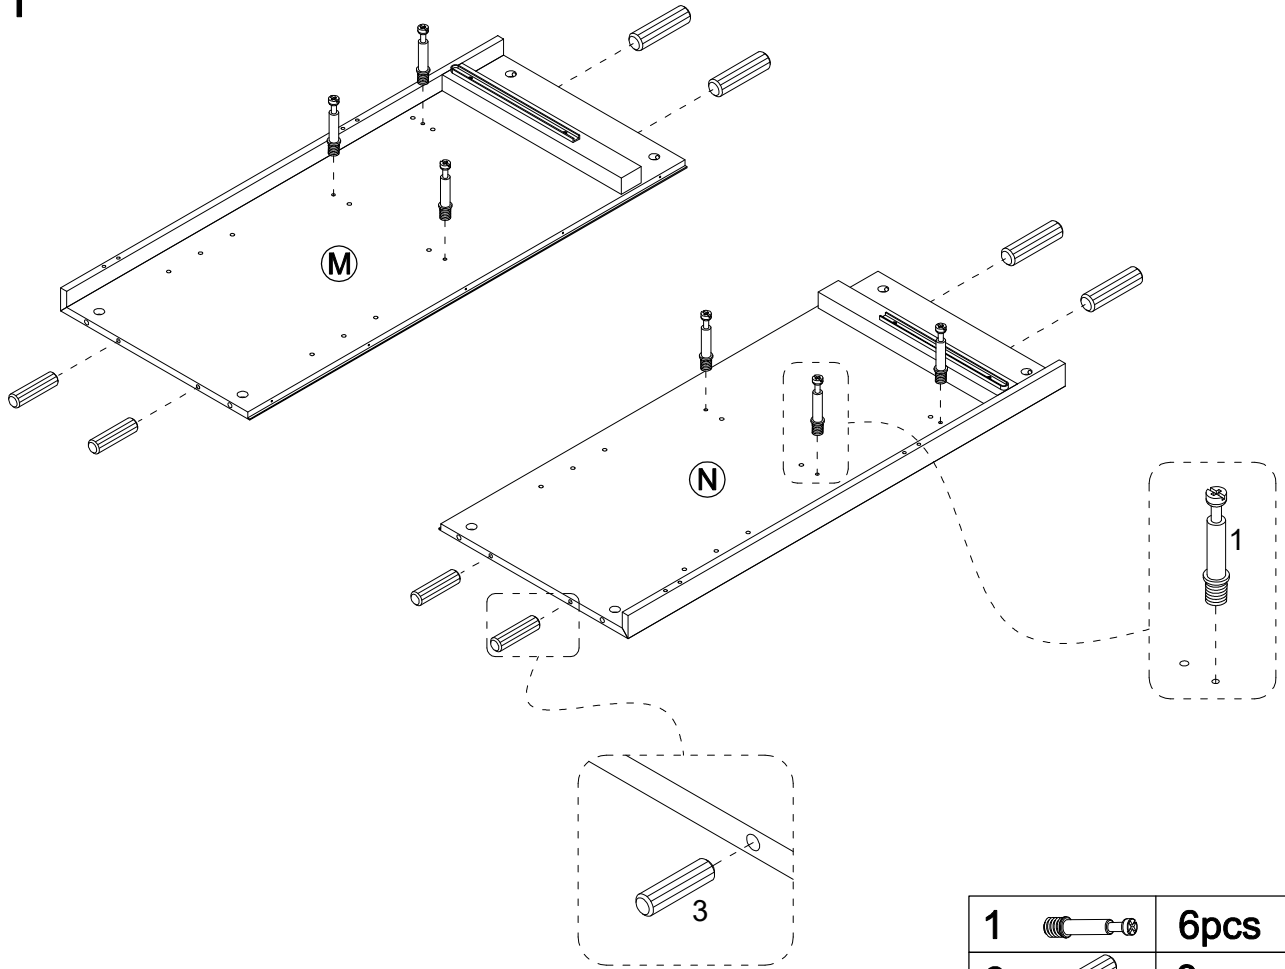

Installation & Assembly

PACKAGE CONTENTS

PART	DESCRIPTION	QTY	PART	DESCRIPTION	QTY
B	Top Panel	X1	O	Front Bar	X1
C	Upper Left Side Board	X1	P	Bottom Fix Shelf	X1
D	Upper Right Side Board	X1	Q	Adjustable Shelf	X1
E	Upper Fix Shelf	X2	R	Bottom Panel	X1
F1	Upper Left Door	X1	S1	Bottom Left Door	X1
F2	Upper Right Door	X1	S2	Bottom Right Door	X1
G	Left Side Panel Of Door Shelf	X2	T	Drawer Front Panel	X1
H	Right Side Panel Of Door Shelf	X2	U	Drawer Left Side Panel	X1
I	Bar Of Door Shelf	X6	V	Drawer Right Side Panel	X1
J	Upper Shelf Of Door Shelf	X2	W	Drawer Back Panel	X1
K	Bottom Shelf Of Door Shelf	X4	X	Drawer Bottom Panel	X1
L	Middle Panel	X1	Y	Upper Back Panel	X2
M	Bottom Left Side Board	X1	Z	Bottom Back Panel	X2
N	Bottom Right Side Board	X1			

HARDWARE CONTENTS

1	2	3	4
 Ø6*33mm 54PCS	 Ø15*9mm 54PCS	 Ø6*30mm 60PCS	 4PCS
5	6	7	8
 5/32"*12mm 10PCS	 5PCS	 Ø3*12mm 32PCS	 Ø3*12mm 20PCS
9	10	11	12
 Ø4*25mm 8PCS	 849*12*6.5mm 1PC	 874*12*6.5mm 1PC	 2PCS
13	14	15	16
 Ø4*35mm 1PC	 Ø4*20mm 1PC	 1PC	 1PC
17			
 2PCS			

STEP 1

STEP 2

3		8pcs
---	---	------

STEP 3

2 	6pcs
---	------

STEP 4

1 	4pcs
---	------

STEP 5

2  4pcs

STEP 6

1  4pcs

STEP 7

2		4pcs
---	---	------

STEP 8

1		8pcs
3		8pcs

STEP 9