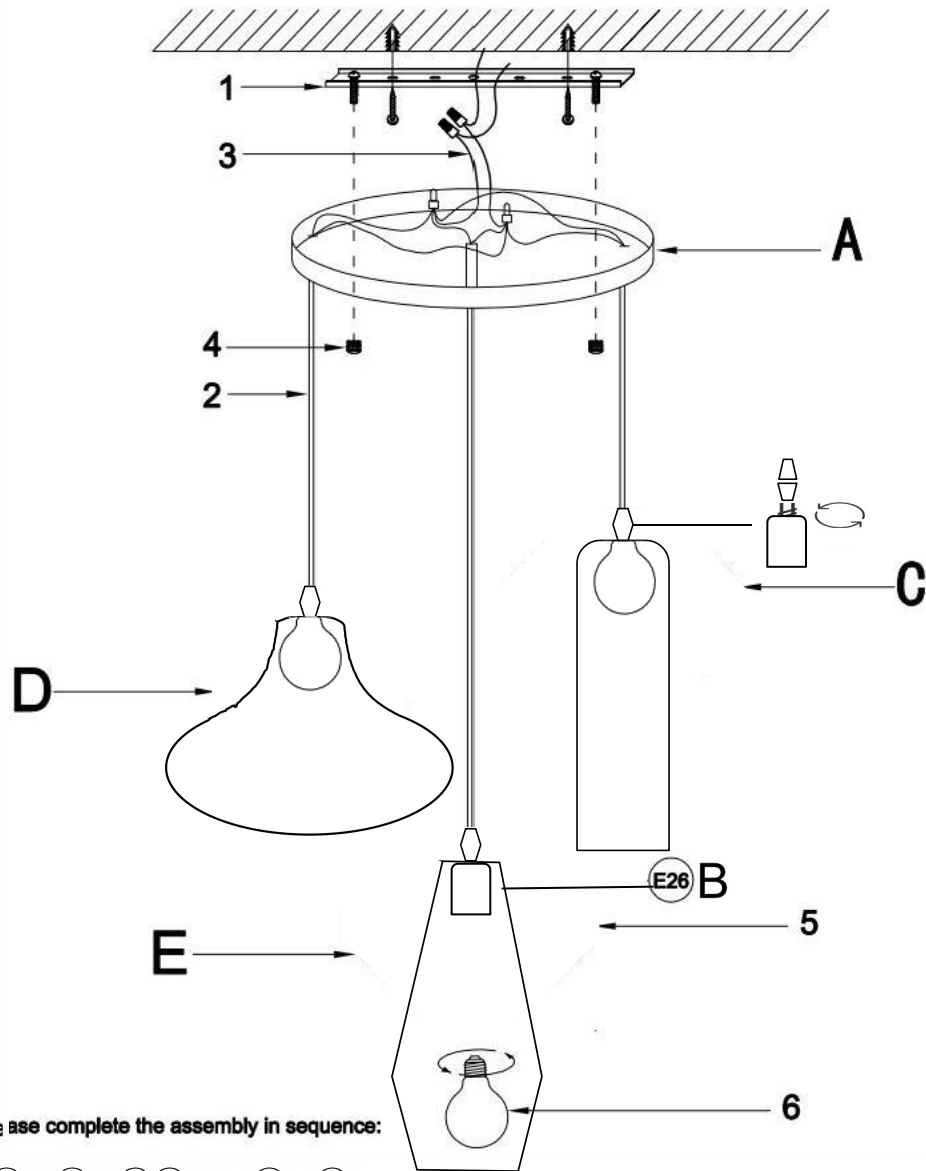

## Installation sequence diagram

- ① ② ③④ ⑤ ⑥

## assembly parts list

Serial Number	picture	Accessory Name	quantity
A		canopy	1 PCS
B		Lamp cap wire	3 PCS
C		Glass	1 PCS
D		Glass	1 PCS
E		Glass	1 PCS
F			
G			
H			
I			

**Please install and test the lighting fixtures before installing the glass**