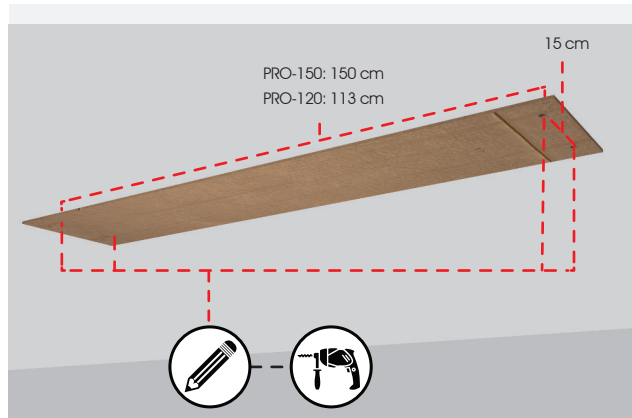

FOXYDRY PRO

DATA SHEET

foxydry®

DIMENSIONS	PRO 150	PRO 120
Space occupied when closed	160L. x 52,5P. x30H. cm	122L. x 52,5P. x30H. cm
Total length of the rails	15,5 mt 7x 150 cm rails 2x 160-240 cm rails	12 mt 7x 112cm rails 2x 122-202 cm rails
Drop from ceiling	1,8 mt	1,8 mt
Capacity	35 kg	35 kg
ENERGY CONSUMPTION		
Lighting	16 W	12 W
Cold air ventilation	44 W	44 W
Hot air ventilation	750 W	750 W
Motor	130 W	130 W

INSTALLATION

- 4 wall plugs in the ceiling
- 1 connection to a 220V electricity supply

The Foxydry Air ceiling-mounted clothes drying rack can be installed in countless locations, including in almost any room, above a bath tub, in a laundry room, under a portico and on a terrace. It can be put alongside a light or used instead of one because it is fitted with LEDs that offer both savings and outstanding illumination. Foxydry Air can also be installed on a wall using special brackets that can be supplied on request or on a sloping ceiling using special cables that can be supplied on request.