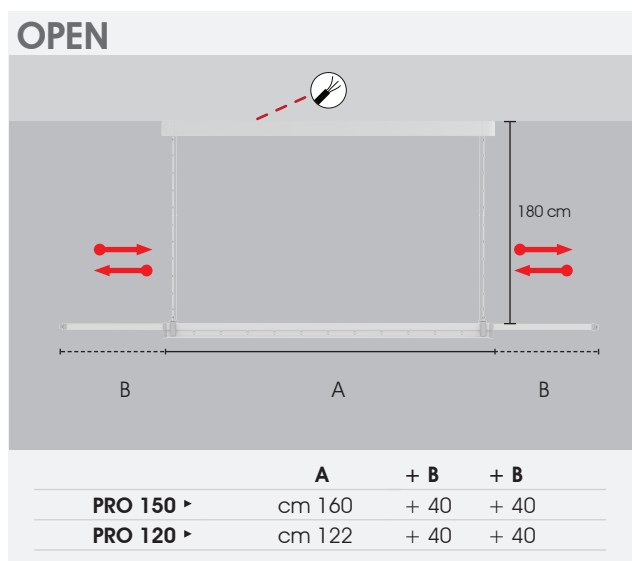

FOXYDRY PRO

DATA SHEET

foxydry®

DIMENSIONS	PRO 150	PRO 120
Space occupied when closed	160L. x 52,5P. x30H. cm	122L. x 52,5P. x30H. cm
Total length of the rails	15,5 mt 7x 150 cm rails 2x 160-240 cm rails	12 mt 7x 112cm rails 2x 122-202 cm rails
Drop from ceiling	1,8 mt	1,8 mt
Capacity	35 kg	35 kg
ENERGY CONSUMPTION		
Lighting	16 W	12 W
Cold air ventilation	44 W	44 W
Hot air ventilation	750 W	750 W
Motor	130 W	130 W