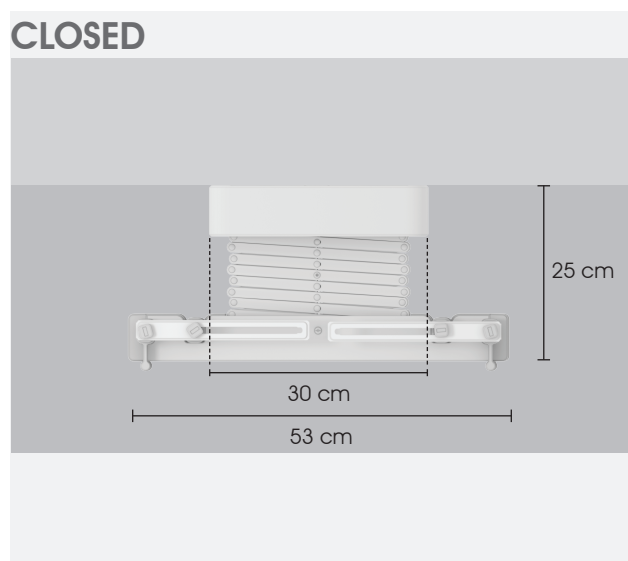

FOXYDRY PRO

DATA SHEET

foxydry®

DIMENSIONS	PRO 150	PRO 120
Space occupied when closed	160L. x 52,5P. x30H. cm	122L. x 52,5P. x30H. cm
Total length of the rails	15,5 mt 7x 150 cm rails 2x 160-240 cm rails	12 mt 7x 112cm rails 2x 122-202 cm rails
Drop from ceiling	1,8 mt	1,8 mt
Capacity	35 kg	35 kg
ENERGY CONSUMPTION		
Lighting	16 W	12 W
Cold air ventilation	44 W	44 W
Hot air ventilation	750 W	750 W
Motor	130 W	130 W

INSTALLATION

- 4 wall plugs in the ceiling
- 1 connection to a 220V electricity supply

The Foxydry Air ceiling-mounted clothes drying rack can be installed in countless locations, including in almost any room, above a bath tub, in a laundry room, under a portico and on a terrace. It can be put alongside a light or used instead of one because it is fitted with LEDs that offer both savings and outstanding illumination. Foxydry Air can also be installed on a wall using special brackets that can be supplied on request or on a sloping ceiling using special cables that can be supplied on request.