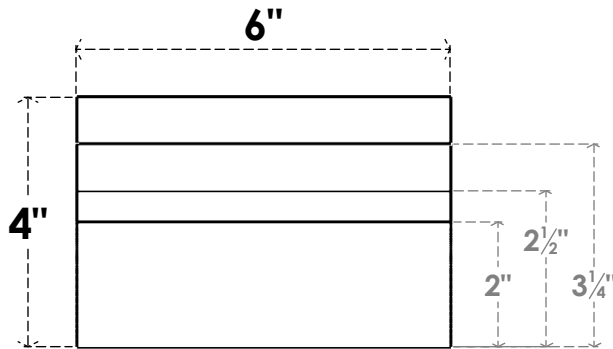

ITEM NUMBER: RFTURO060X04000X32000X004MON00RCPR

6"W X 4"H X 32"L TIMBERTHANE ROUGH CEDAR MONTEREY FAUX WOOD OPEN RAFTER TAIL, 4"L END, PRIMED TAN

SIDE PROFILE

FRONT PROFILE

ISOMETRIC

GENERATED DATE : 03/02/2023