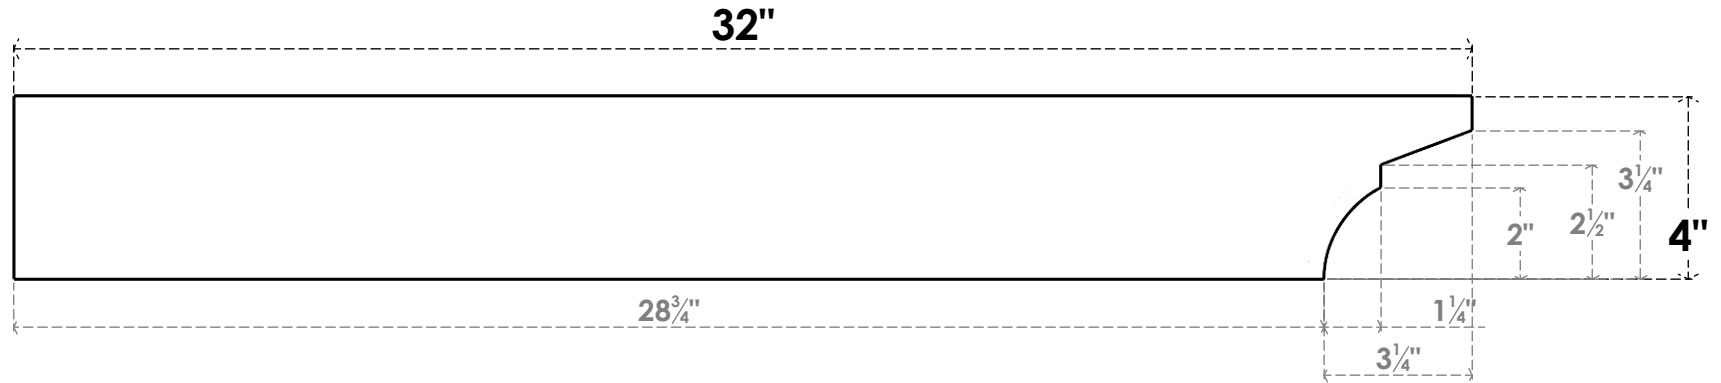

ITEM NUMBER: RFTURO060X04000X32000X004MON00RCPR

6"W X 4"H X 32"L TIMBERTHANE ROUGH CEDAR MONTEREY FAUX WOOD OPEN RAFTER TAIL, 4"L END, PRIMED TAN

SIDE PROFILE

FRONT PROFILE

ISOMETRIC

GENERATED DATE : 03/02/2023