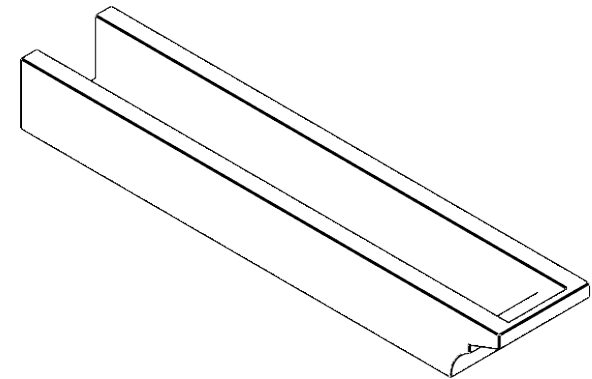

ITEM NUMBER: RFTURO060X04000X32000X004MON00RCPR

6"W X 4"H X 32"L TIMBERTHANE ROUGH CEDAR MONTEREY FAUX WOOD OPEN RAFTER TAIL, 4"L END, PRIMED TAN

SIDE PROFILE

FRONT PROFILE

ISOMETRIC

GENERATED DATE : 03/02/2023

EKENA MILLWORK
2300 WEST MAIN ST.
CLARKSVILLE, TX 75426
TOLL FREE: 866-607-0453
WWW.EKENAMILLWORK.COM

NOTES

1. INSTALLATION TO BE COMPLETED IN ACCORDANCE WITH MANUFACTURER'S SPECIFICATIONS.
2. DRAWING MAY NOT BE TO SCALE
3. THIS DRAWING IS INTENDED FOR DESIGN AND PLANNING PURPOSES ONLY.
4. ALL INFORMATION CONTAINED HEREIN WAS CURRENT AT THE TIME OF DEVELOPMENT BUT MUST BE REVIEWED AND APPROVED BY THE PRODUCT MANUFACTURER TO BE CONSIDERED ACCURATE.
5. TIMBERTHANE ARCHITECTURAL PRODUCTS ARE MADE FROM HIGH DENSITY URETHANE AND COME FACTORY PRIMED