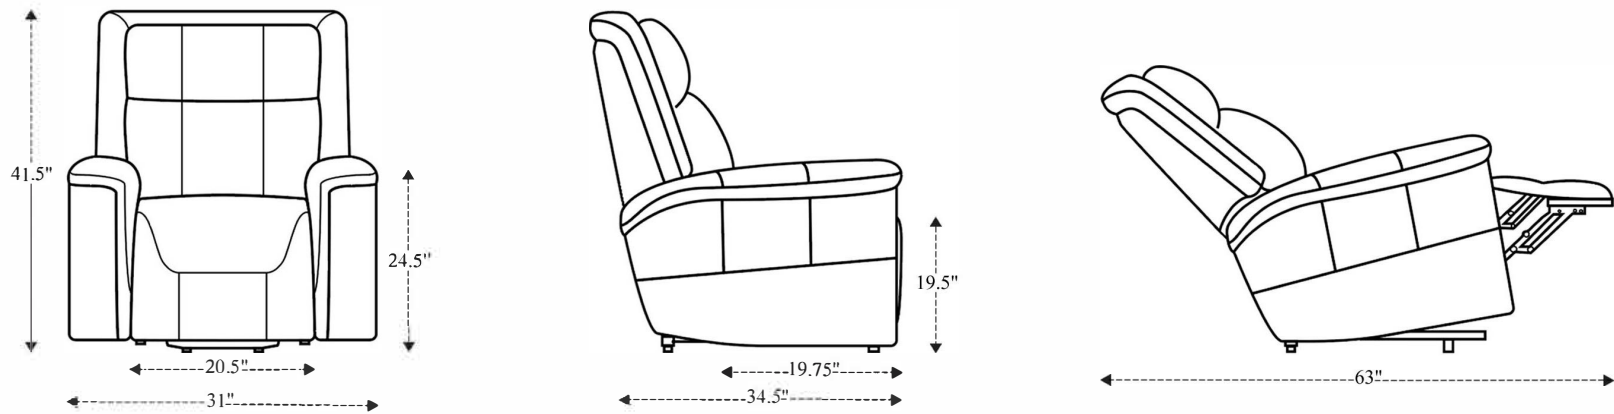

Power Swivel Glider Recliner

Overall Dimensions	31" x 34.5" x 41.5"
Overall Width	31"
Overall Depth	34.5"
Overall Height	41.5"
Overall Weight	112.1 lbs.
Fully Reclined	63"
Distance from Wall	14"
Back of Seat to end of Chaise	39.5"
Leg Height <small>(Distance from Foot Rest to Floor in Full Recline)</small>	21.25"
Head Height <small>(Distance from Headrest to Floor in Full Recline)</small>	34"

Seat Width	20.5"
Seat Depth	19.75"
Seat Height	19.5"
Arm Width	5"
Arm Depth	21"
Arm Height	24.5"
Back Width	21.5"
Back Height	26"
Headrest Extended from Back	--