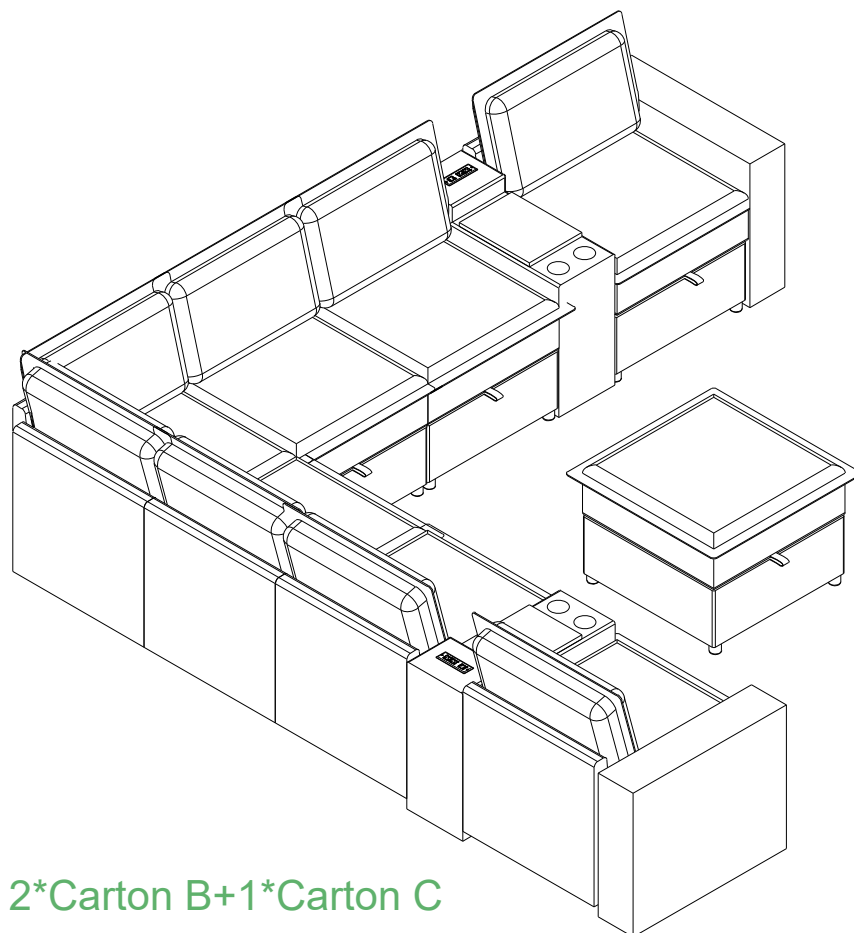

4*Carton A + 2*Carton B+1*Carton C