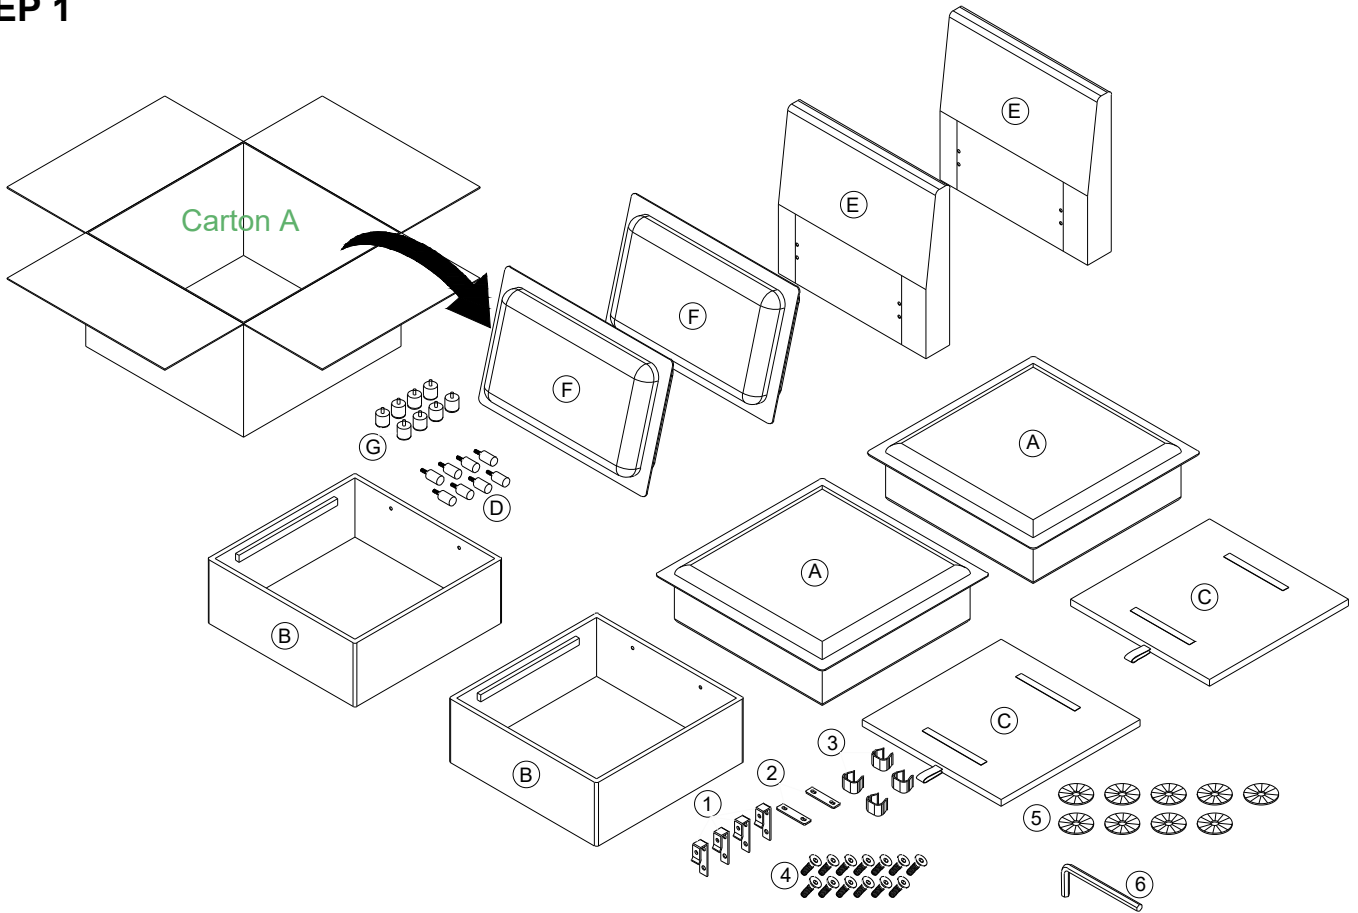

PARTS LIST (Carton A)

A  x 2 Seat Cushion	B  x 2 Seat Frame	C  x 2 Seat Panel
D  x 8 Support Bar	E  x 2 Back Frame	F  x 2 Back Cushion
G  x 8 Wood Leg		

HARDWARE LIST (Carton A)

1  x 4 Metal Hook	2  x 2 Connecting Plate	3  x 4 Plastic Clip	4  x 12+1 Bolt M6*20mm
5  x 8+1 Plastic Washer	6  x 1 Allen Key		

PARTS LIST (Carton B)

<p>J  x 1</p> <p>Console</p>		
--	--	--

HARDWARE LIST (Carton B)

<p>1  x 4</p> <p>Metal Hook</p>	<p>4  x 8+1</p> <p>Bolt M6*20mm</p>	<p>6  x 1</p> <p>Allen Key</p>	
---	---	---	--

PARTS LIST (Carton C)

<p>H  x 1</p> <p>Left Armrest</p>	<p>I  x 1</p> <p>Right Armrest</p>	
---	--	--

HARDWARE LIST (Carton C)

<p>1  x 4</p> <p>Metal Hook</p>	<p>4  x 8+1</p> <p>Bolt M6*20mm</p>	<p>6  x 1</p> <p>Allen Key</p>	
---	---	---	--

STEP 1

STEP 2

STEP 3

5		x 8
---	---	-----

STEP 4

D		x 8
---	---	-----

STEP 5

1		x 4
4		x 8