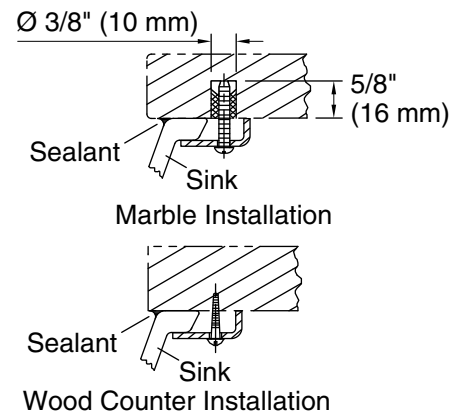

## Technical Information

All product dimensions are nominal.

Bowl configuration:	Single
Installation:	Undermount
Bowl area (Only):	Length: 17" (432 mm) Width: 14" (356 mm) Water depth: 6-3/8" (162 mm)
Drain hole:	1-3/4" (44 mm)
Template:	1151011-7, required, included