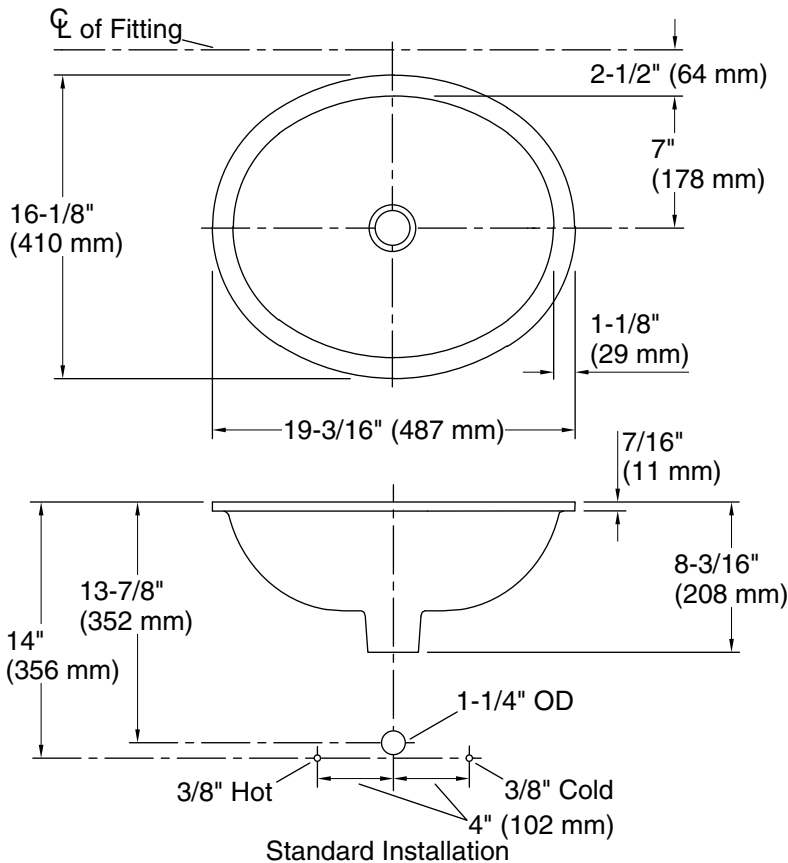

## Technical Information

All product dimensions are nominal.

Bowl configuration:	Single
Installation:	Undermount
Bowl area (Only):	Length: 17" (432 mm) Width: 14" (356 mm) Water depth: 6-3/8" (162 mm)
Drain hole:	1-3/4" (44 mm)
Template:	1151011-7, required, included