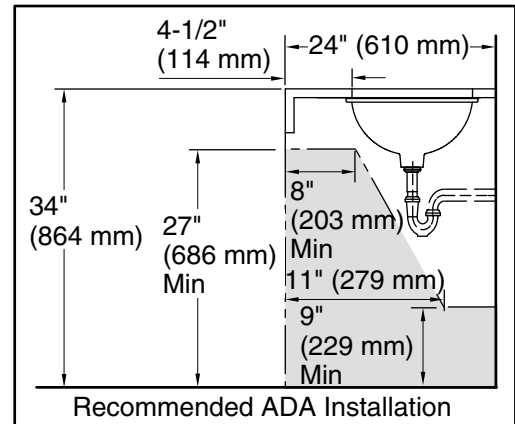

## Technical Information

All product dimensions are nominal.

Bowl configuration:	Single
Installation:	Undermount
Bowl area (Only):	Length: 17" (432 mm) Width: 14" (356 mm) Water depth: 6-3/8" (162 mm)
Drain hole:	1-3/4" (44 mm)
Template:	1151011-7, required, included