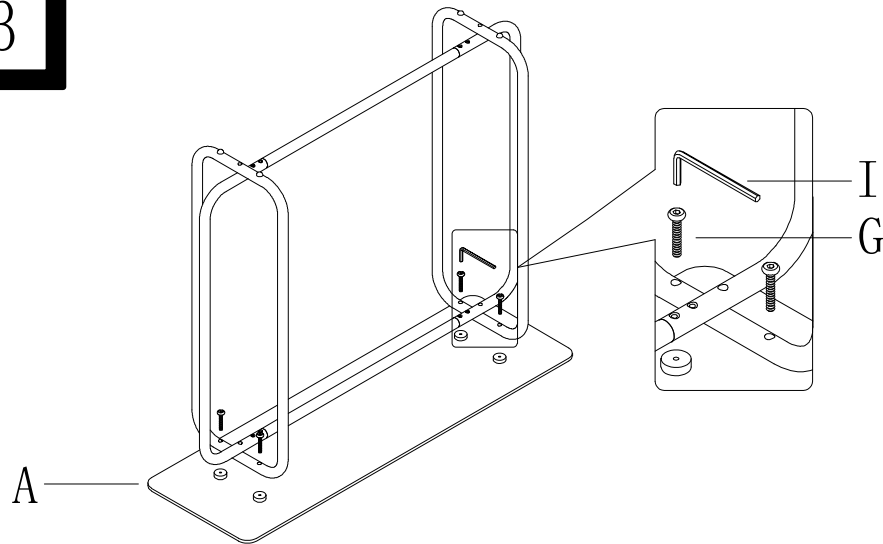

1

F	Screws#1	M6*13mm		x8	I	Allen Key		x1
B	Frame#1			x2	C	Frame#2		x2
			E	Washers				x8

2

			I	Allen Key		x1		
D	Frame#3			x2	E	Washers		x4
			H	Screws#3	M6*35mm		x4	

3

A	Top Glass			x1	G	Screws#2	M6*30mm		x4
			I	Allen Key				x1	

4

The product is recommended to be used against the wall !