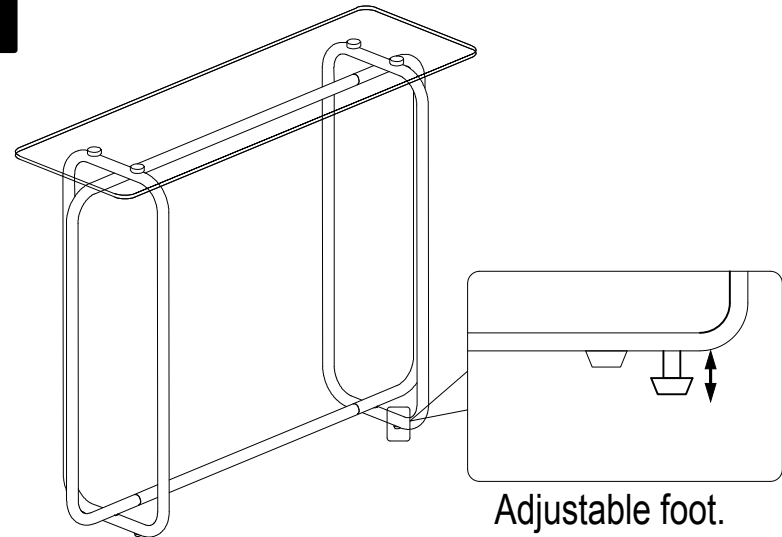

1

F	Screws#1	M6*13mm		x8	I	Allen Key		x1
B	Frame#1			x2	C	Frame#2		x2
			E	Washers				x8

2

			I	Allen Key		x1		
D	Frame#3			x2	E	Washers		x4
			H	Screws#3	M6*35mm		x4	

3

A	Top Glass			x1	G	Screws#2	M6*30mm		x4
			I	Allen Key				x1	

4

The product is recommended to be used against the wall !