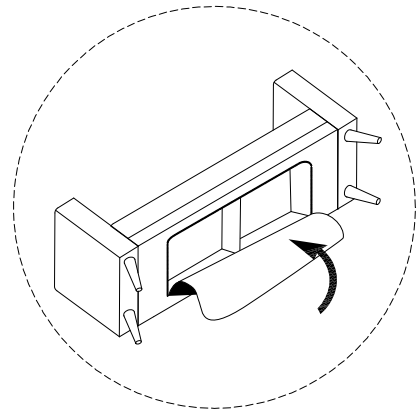

Assembly instructions for the sofa, including tool requirements, time, and personnel.

Tools: A circle containing an Allen key and a wrench, and a crossed-out power drill icon, with a warning triangle above.

Time: A clock icon with the text **30'** below it.

Personnel: A stick figure icon with the number **1** below it.

Warnings: A second warning triangle is located below the first one, with a line connecting it to the second warning triangle.

L

x 1

2

3

4

5

6

7