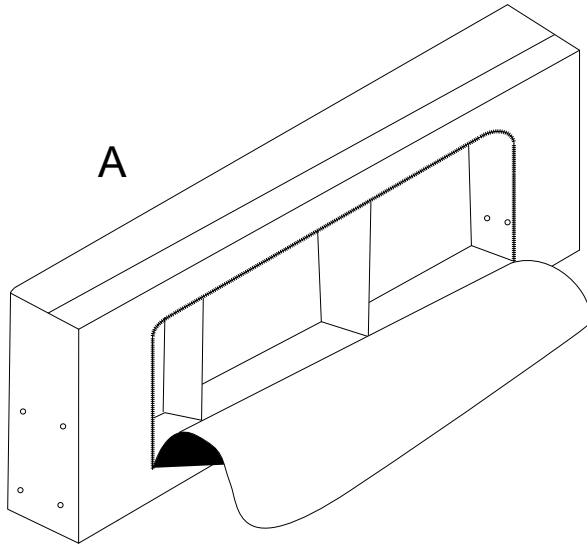

Assembly instructions for the sofa, including tool requirements, time, and personnel.

Tools: A circle containing an Allen key and a wrench, and a crossed-out power drill icon, with a warning triangle above.

Time: A clock icon with the text **30'** below it.

Personnel: A stick figure icon with the number **1** below it.

Warnings: A second warning triangle is located below the first one, with a line connecting it to the second warning triangle.

A	B	C	D	E	F
					
x 1	x 1	x 1	x 2	x 2	x 4

D x 2

E x 2

A

G x 4

G	H	I	J	K	L
					
x 4	x 8	x 12	x 8	x 1	x 1

!

1