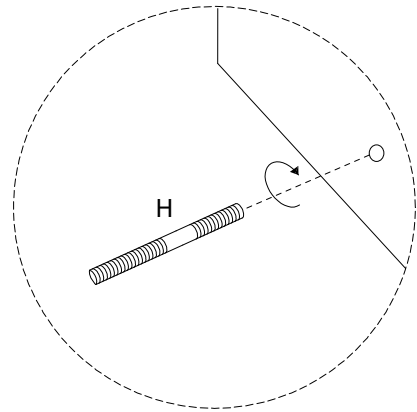

Assembly instructions for the sofa, including tool requirements, time, and personnel.

Tools: A circle containing an Allen key and a wrench, and a crossed-out power drill icon, with a warning triangle above.

Time: A clock icon with the text **30'** below it.

Personnel: A stick figure icon with the number **1** below it.

Warnings: A second warning triangle is located below the first one, with a line connecting it to the second warning triangle.

L

x 1

2

3

4

5

6

7