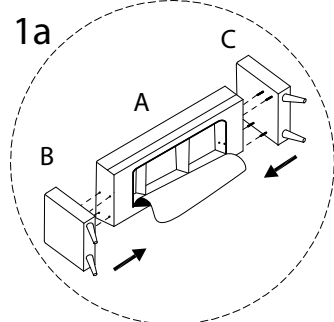

Assembly instructions for the sofa, including tool requirements, time, and personnel.

Tools: A circle containing an Allen key and a wrench, and a crossed-out power drill icon, with a warning triangle above.

Time: A clock icon with the text **30'** below it.

Personnel: A stick figure icon with the number **1** below it.

Warnings: A second warning triangle is located below the first one, with a line connecting it to the second warning triangle.

L

x 1

2

3

4

5

6

7