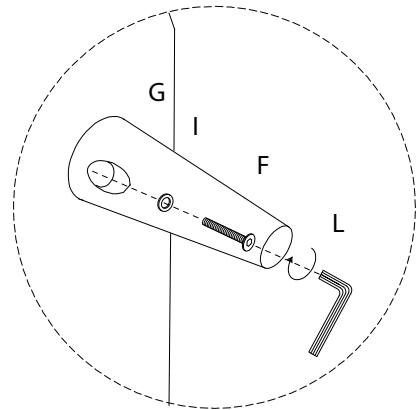

1

C

x 1

F

x 2

G

x 2

I

x 2

L

x 1