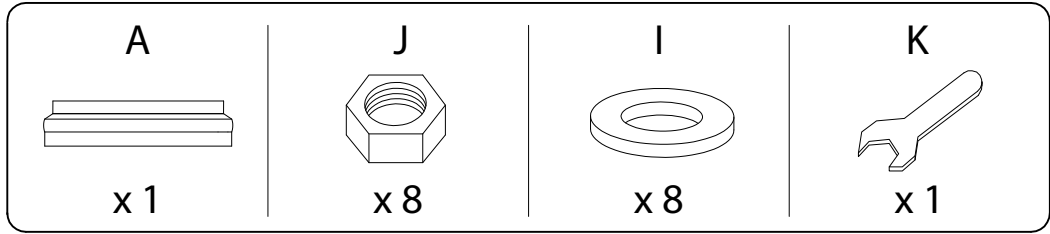

Assembly instructions for the sofa, including tool requirements, time, and personnel.

Tools: A circle containing an Allen key and a wrench, and a crossed-out power drill icon, with a warning triangle above.

Time: A clock icon with the text **30'** below it.

Personnel: A stick figure icon with the number **1** below it.

Warnings: A second warning triangle is located below the first one, with a line connecting it to the second warning triangle.

L

x 1

2

3

4

5

6

7