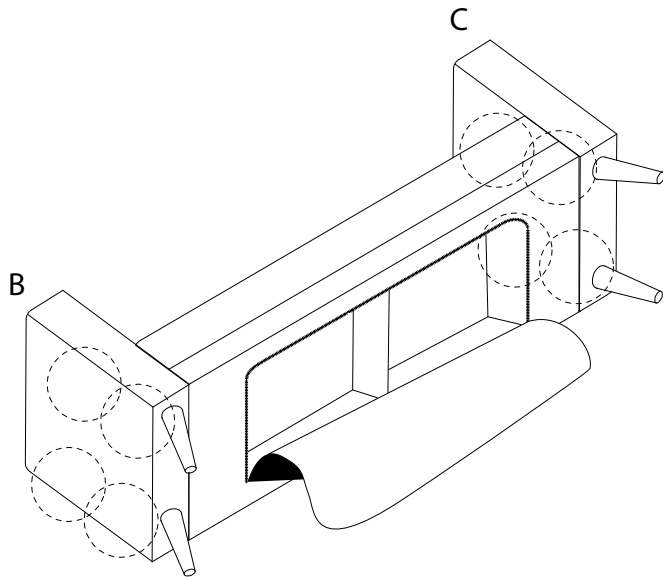

Assembly instructions for the sofa, including tool requirements, time, and personnel.

Tools: A circle containing an Allen key and a wrench, and a crossed-out power drill icon, with a warning triangle above.

Time: A clock icon with the text **30'** below it.

Personnel: A stick figure icon with the number **1** below it.

Warnings: A second warning triangle is located below the first one, with a line connecting it to the second warning triangle.

L

x 1

2

3

4

5

6

7