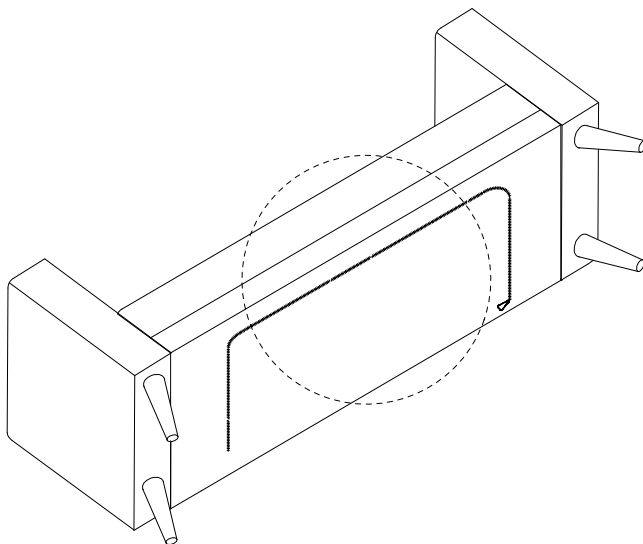

Assembly instructions for the sofa, including tool requirements, time, and personnel.

Tools: A circle containing an Allen key and a wrench, and a crossed-out power drill icon, with a warning triangle above.

Time: A clock icon with the text **30'** below it.

Personnel: A stick figure icon with the number **1** below it.

Warnings: A second warning triangle is located below the first one, with a line connecting it to the second warning triangle.

L

x 1

2

3

4

5

6

7