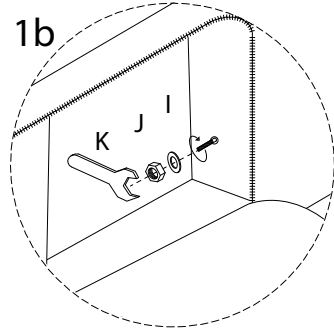

Assembly instructions for the sofa, including tool requirements, time, and personnel.

Tools: A circle containing an Allen key and a wrench, and a crossed-out power drill icon, with a warning triangle above.

Time: A clock icon with the text **30'** below it.

Personnel: A stick figure icon with the number **1** below it.

Warnings: A second warning triangle is located below the first one, with a line connecting it to the second warning triangle.

L

x 1

2

3

4

5

6

7