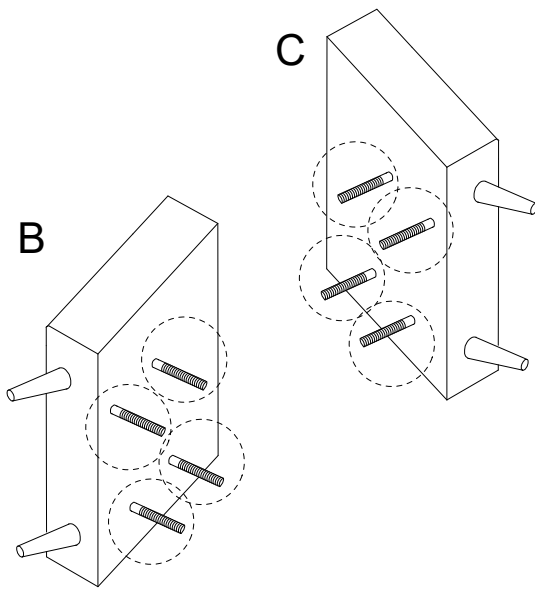

Assembly instructions for the sofa, including tool requirements, time, and personnel.

Tools: A circle containing an Allen key and a wrench, and a crossed-out power drill icon, with a warning triangle above.

Time: A clock icon with the text **30'** below it.

Personnel: A stick figure icon with the number **1** below it.

Warnings: A second warning triangle is located below the first one, with a line connecting it to the second warning triangle.

L

x 1

2

3

4

5

6

7