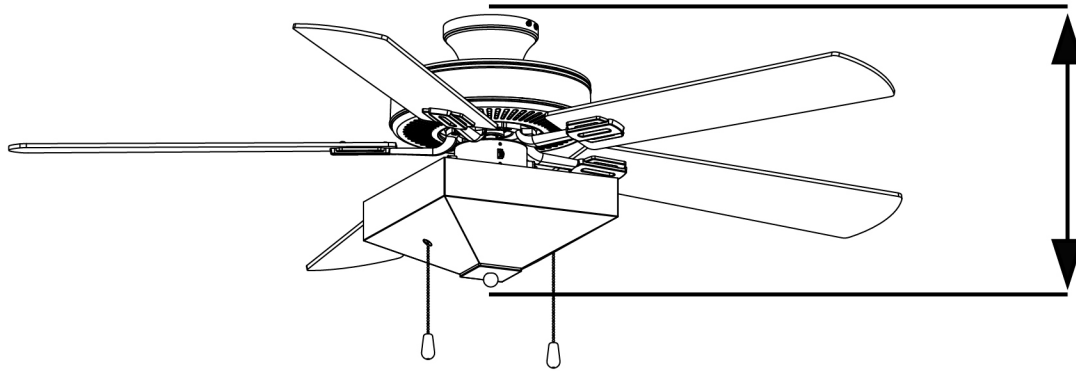

# Hanging Options Included

Flushmount  
15"H

6" Downrod  
20"H