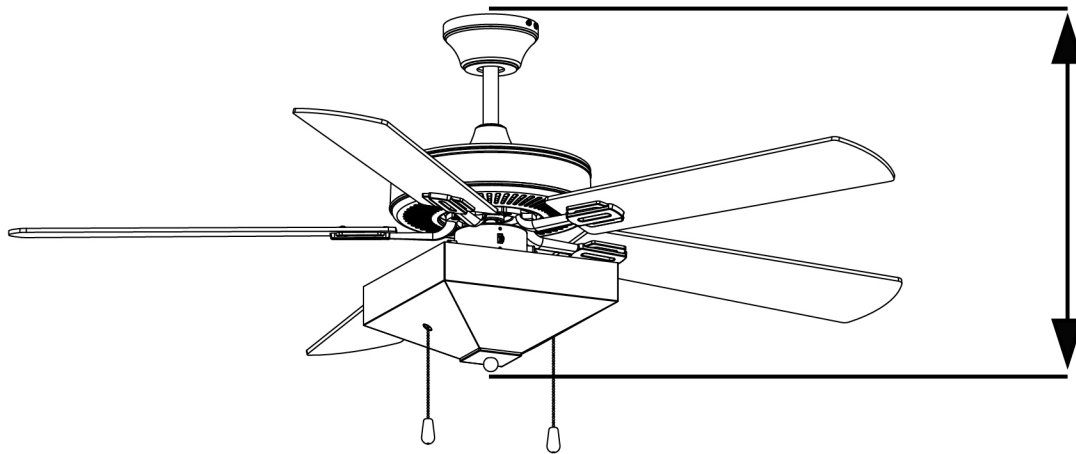

# Hanging Options Included

Flushmount  
15"H

6" Downrod  
20"H