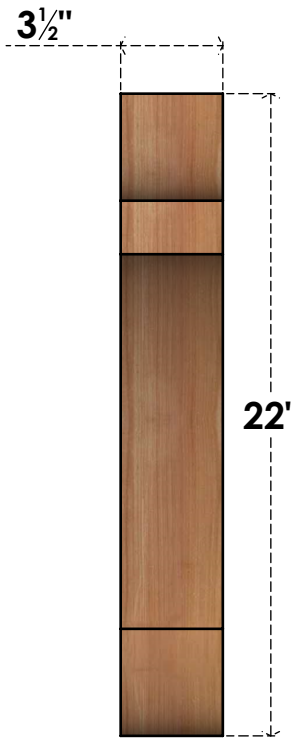

BRC04X18X22OLY00SWR

3 1/2"W X 18"D X 22"H OLYMPIC SMOOTH BRACE, WESTERN RED CEDAR

SIDE

FRONT

EKENA MILLWORK
 2300 WEST MAIN ST.
 CLARKSVILLE, TX 75426
 TOLL FREE: 866-607-0453
 WWW.EKENAMILLWORK.COM

NOTES

1. INSTALLATION TO BE COMPLETED IN ACCORDANCE WITH MANUFACTURER'S SPECIFICATIONS.
2. DRAWING MAY NOT BE TO SCALE
3. THIS DRAWING IS INTENDED FOR DESIGN AND PLANNING PURPOSES ONLY.
4. ALL INFORMATION CONTAINED HEREIN WAS CURRENT AT THE TIME OF DEVELOPMENT BUT MUST BE REVIEWED AND APPROVED BY THE PRODUCT MANUFACTURER TO BE CONSIDERED ACCURATE.
5. PRODUCTS ARE NOT KILN DRIED. THIS ITEM IS UNIQUE AND WILL CONTAIN THE NATURAL VARIATIONS THAT THE WOOD SPECIES OFFERS. THIS MAY RESULT IN VARIATIONS UP TO 1/4"