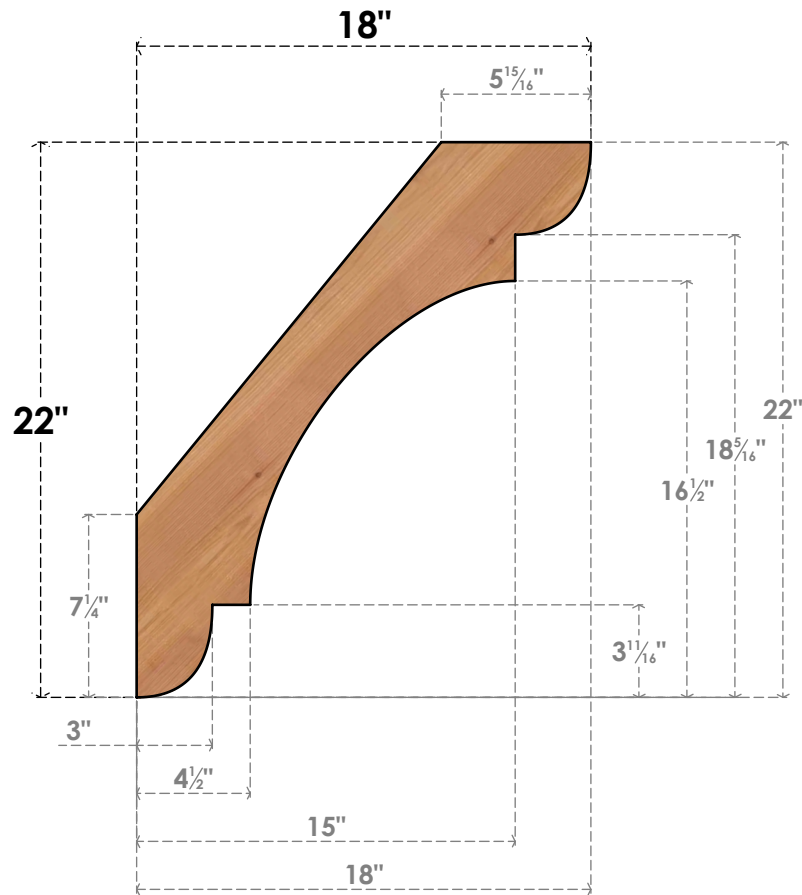

BRC04X18X22OLY00SWR

3 1/2"W X 18"D X 22"H OLYMPIC SMOOTH BRACE, WESTERN RED CEDAR

SIDE

FRONT

EKENA MILLWORK
 2300 WEST MAIN ST.
 CLARKSVILLE, TX 75426
 TOLL FREE: 866-607-0453
 WWW.EKENAMILLWORK.COM

NOTES

1. INSTALLATION TO BE COMPLETED IN ACCORDANCE WITH MANUFACTURER'S SPECIFICATIONS.
2. DRAWING MAY NOT BE TO SCALE
3. THIS DRAWING IS INTENDED FOR DESIGN AND PLANNING PURPOSES ONLY.
4. ALL INFORMATION CONTAINED HEREIN WAS CURRENT AT THE TIME OF DEVELOPMENT BUT MUST BE REVIEWED AND APPROVED BY THE PRODUCT MANUFACTURER TO BE CONSIDERED ACCURATE.
5. PRODUCTS ARE NOT KILN DRIED. THIS ITEM IS UNIQUE AND WILL CONTAIN THE NATURAL VARIATIONS THAT THE WOOD SPECIES OFFERS. THIS MAY RESULT IN VARIATIONS UP TO 1/4"