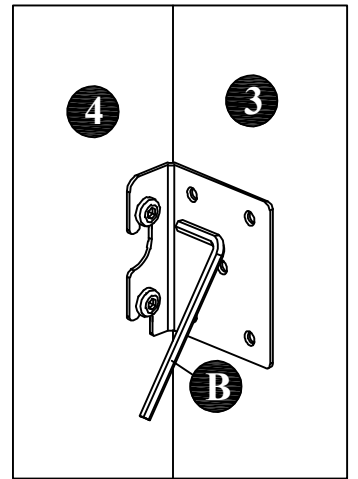

ASSEMBLY INSTRUCTIONS

MODEL : BD817-FS

COMPONENT

Headboard - 1 pc.  ①	Footboard - 1 pc.  ②	Side Rail - 2 pcs.  ③	Center Rail - 1 pc.  ④	Center Leg - 3 pcs.  ⑤	Slats - 13 pcs.(1set)  ⑥
--	---	--	---	---	--

HARDWARE

Allen Key M4 - 1 pc.  A	Allen Key M5 - 1 pc.  B	JCBC Bolt M6 x 40mm - 6 pcs.  C	Wood Screw M4 x 20mm -2 pcs.  D	Wood Screw M4 x 25mm - 9 pcs.  E
--	---	--	--	---

ASSEMBLY INSTRUCTIONS

STEP 1 :

STEP 2 :