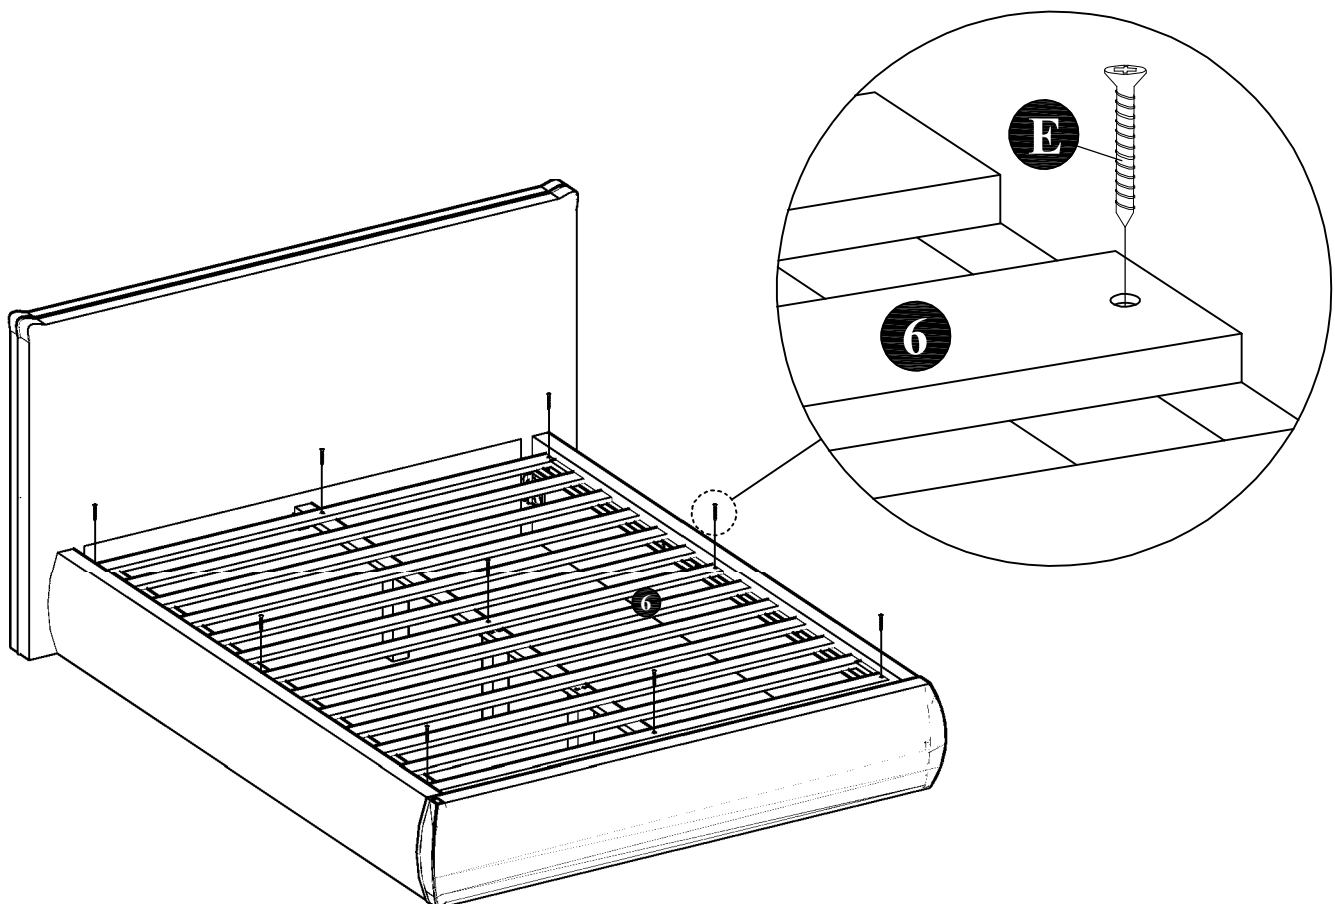

ASSEMBLY INSTRUCTIONS

STEP 3 :

STEP 4 :