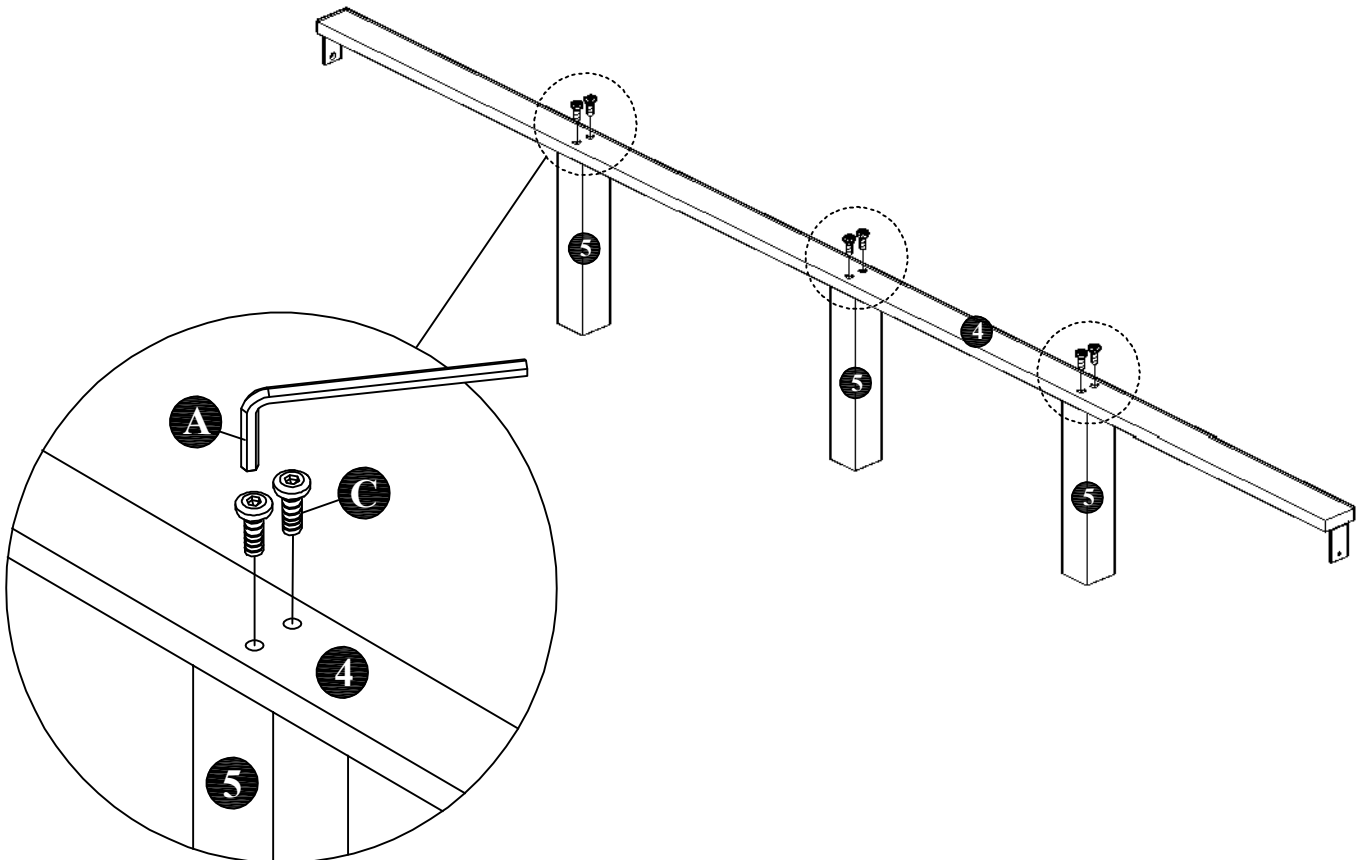

ASSEMBLY INSTRUCTIONS

MODEL : BD817-FS

COMPONENT

Headboard - 1 pc.  ①	Footboard - 1 pc.  ②	Side Rail - 2 pcs.  ③	Center Rail - 1 pc.  ④	Center Leg - 3 pcs.  ⑤	Slats - 13 pcs.(1set)  ⑥
--	---	--	---	---	--

HARDWARE

Allen Key M4 - 1 pc.  A	Allen Key M5 - 1 pc.  B	JCBC Bolt M6 x 40mm - 6 pcs.  C	Wood Screw M4 x 20mm -2 pcs.  D	Wood Screw M4 x 25mm - 9 pcs.  E
--	---	--	--	---

ASSEMBLY INSTRUCTIONS

STEP 1 :

STEP 2 :

ASSEMBLY INSTRUCTIONS

STEP 3 :

STEP 4 :

ASSEMBLY INSTRUCTIONS

COMPLETE VIEW

IMPORTANT

Please lift up the bed to move
with 2 or more people.

DO NOT DRAG THE BED!