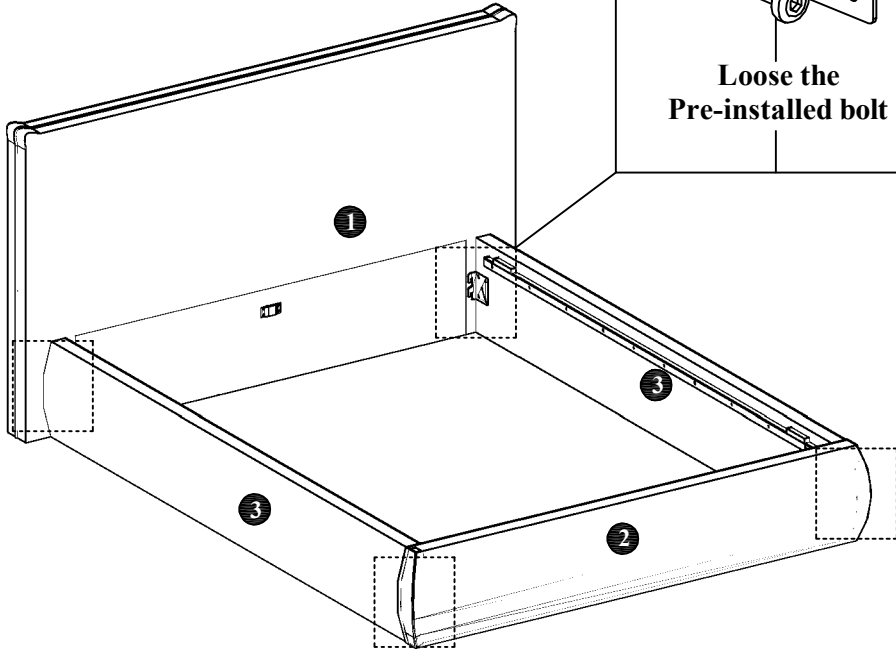

ASSEMBLY INSTRUCTIONS

MODEL : BD817-FS

COMPONENT

Headboard - 1 pc.  ①	Footboard - 1 pc.  ②	Side Rail - 2 pcs.  ③	Center Rail - 1 pc.  ④	Center Leg - 3 pcs.  ⑤	Slats - 13 pcs.(1set)  ⑥
--	---	--	---	---	--

HARDWARE

Allen Key M4 - 1 pc.  A	Allen Key M5 - 1 pc.  B	JCBC Bolt M6 x 40mm - 6 pcs.  C	Wood Screw M4 x 20mm -2 pcs.  D	Wood Screw M4 x 25mm - 9 pcs.  E
--	---	--	--	---

ASSEMBLY INSTRUCTIONS

STEP 1 :

STEP 2 :