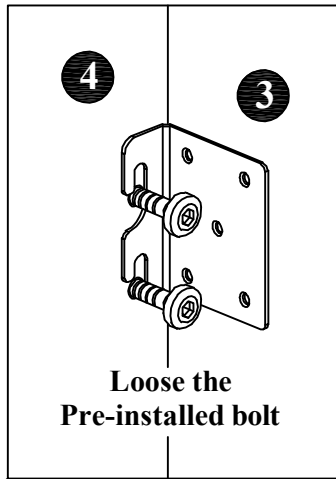

ASSEMBLY INSTRUCTIONS

MODEL : BD817-FS

COMPONENT

Headboard - 1 pc.  ①	Footboard - 1 pc.  ②	Side Rail - 2 pcs.  ③	Center Rail - 1 pc.  ④	Center Leg - 3 pcs.  ⑤	Slats - 13 pcs.(1set)  ⑥
--	---	--	---	---	--

HARDWARE

Allen Key M4 - 1 pc.  A	Allen Key M5 - 1 pc.  B	JCBC Bolt M6 x 40mm - 6 pcs.  C	Wood Screw M4 x 20mm -2 pcs.  D	Wood Screw M4 x 25mm - 9 pcs.  E
--	---	--	--	---

ASSEMBLY INSTRUCTIONS

STEP 1 :

STEP 2 :