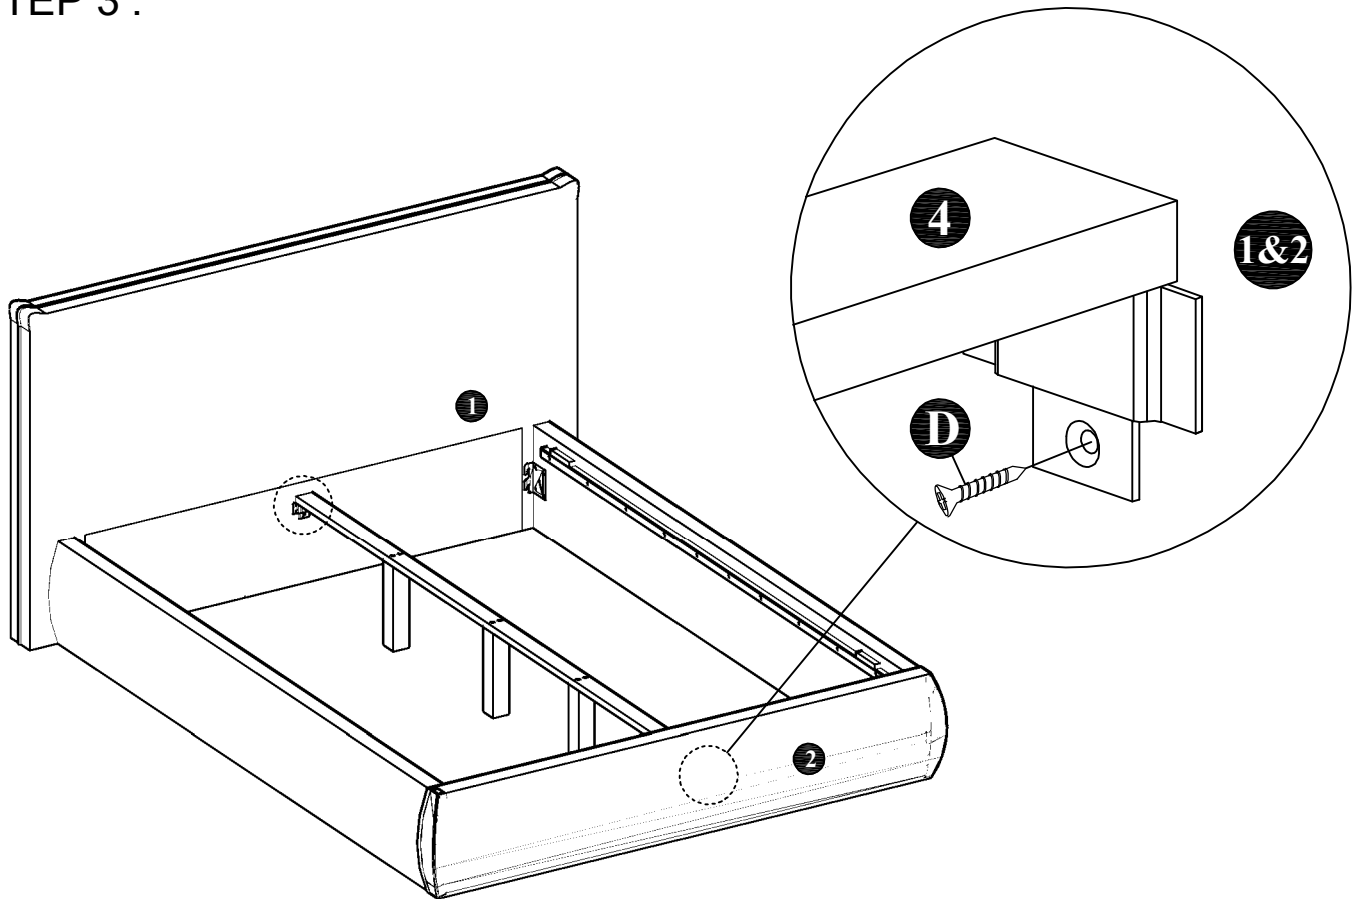

ASSEMBLY INSTRUCTIONS

STEP 3 :