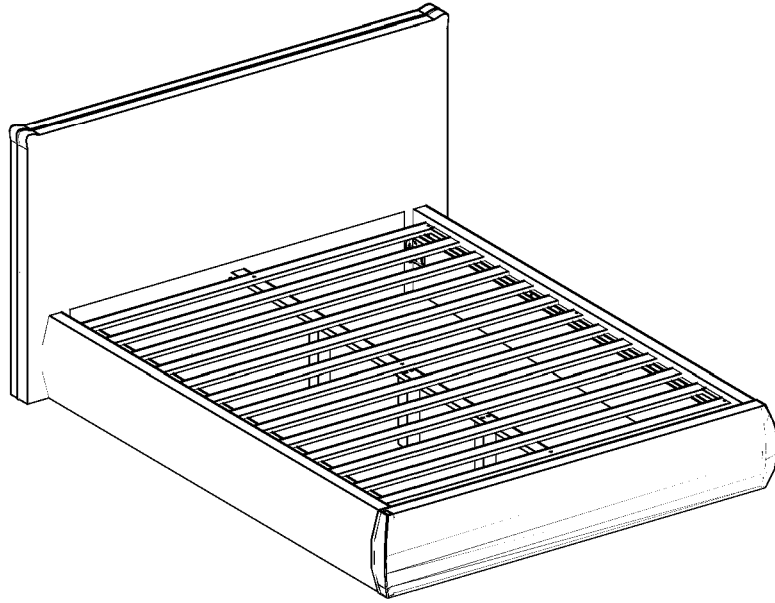

ASSEMBLY INSTRUCTIONS

MODEL : BD817-FS

COMPONENT

Headboard - 1 pc.  ①	Footboard - 1 pc.  ②	Side Rail - 2 pcs.  ③	Center Rail - 1 pc.  ④	Center Leg - 3 pcs.  ⑤	Slats - 13 pcs.(1set)  ⑥
--	---	--	---	---	--

HARDWARE

Allen Key M4 - 1 pc.  A	Allen Key M5 - 1 pc.  B	JCBC Bolt M6 x 40mm - 6 pcs.  C	Wood Screw M4 x 20mm -2 pcs.  D	Wood Screw M4 x 25mm - 9 pcs.  E
--	---	--	--	---

ASSEMBLY INSTRUCTIONS

STEP 1 :

STEP 2 :