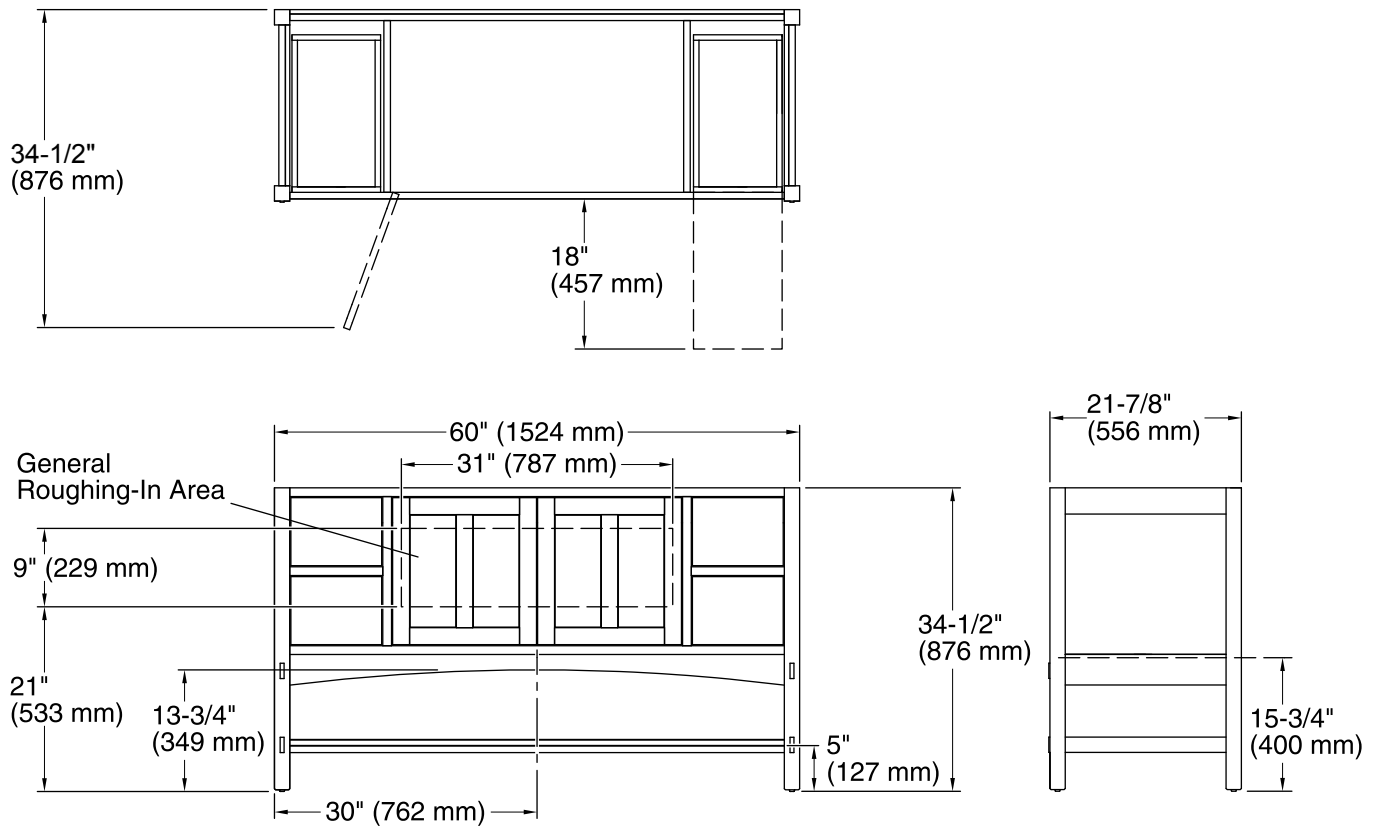

Technical Information

All product dimensions are nominal.

Vanity type: Standard

Notes

Install this product according to the installation guide.

Decorative cabinet hardware is not supplied. Refer to the KOHLER bath accessories line for recommended cabinet hardware to complement your vanity.

Select the type of fastener based upon the wall material. Two 250 lb (113.4 kg) minimum load bearing fasteners are recommended.