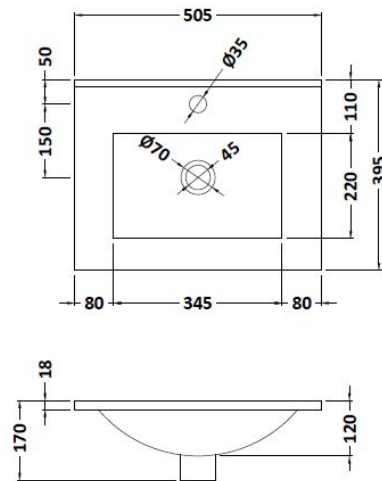

CUSTOMER DATA SHEET

DESCRIPTION: 500 Wall Hung 2-Door & Basin 2

CUSTOMER DATA SHEET - FURNITURE

DESCRIPTION: 500 Wall Hung 2-Door Basin Unit

PRODUCT DIMENSIONS

Height (mm)	Width (mm)	Depth (mm)	Nett Wgt Kg
540	500	383	10

PACKAGING DIMENSIONS

Height (mm)	Width (mm)	Depth (mm)	Gross Wgt Kg
405	520	560	10

PACKAGING DATA

Box Colour	Brown Cardboard Box		
Box Qty	1	Label Colour	White Label
Label Size	100 x 50	Label Qty	2

OUTER BOX DIMENSIONS (If Applicable)

CUSTOMER DATA SHEET - CERAMICS

DESCRIPTION: 500mm Minimalist Basin 1Th

PRODUCT DIMENSIONS

Height (mm)	Width (mm)	Depth (mm)	Nett Wgt Kg
170	500	390	9

PACKAGING DIMENSIONS

Height (mm)	Width (mm)	Depth (mm)	Gross Wgt Kg
400	520	200	9

PACKAGING DATA

Box Colour	Brown Cardboard Box		
Box Qty	1	Label Colour	White Label
Label Size	105 x 50	Label Qty	1

OUTER BOX DIMENSIONS (If Applicable)

Height (mm)	Width (mm)	Depth (mm)	Gross Wgt Kg

PRODUCT DETAILS