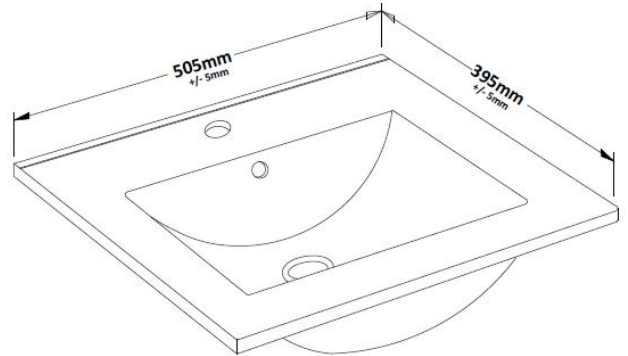

CUSTOMER DATA SHEET

DESCRIPTION: 500 Wall Hung 2-Door & Basin 2

CUSTOMER DATA SHEET - FURNITURE

DESCRIPTION: 500 Wall Hung 2-Door Basin Unit

PRODUCT DIMENSIONS

Height (mm)	Width (mm)	Depth (mm)	Nett Wgt Kg
540	500	383	10

PACKAGING DIMENSIONS

Height (mm)	Width (mm)	Depth (mm)	Gross Wgt Kg
405	520	560	10

PACKAGING DATA

Box Colour	Brown Cardboard Box		
Box Qty	1	Label Colour	White Label
Label Size	100 x 50	Label Qty	2

OUTER BOX DIMENSIONS (If Applicable)

Height (mm)	Width (mm)	Depth (mm)	Gross Wgt Kg

PRODUCT DETAILS

Country of Origin	United Kingdom			
Fitting Instruction	No			
Constr' Method	Cam & Wood Dowel			
Cabinet Finish	MFC Gloss			
Cab Thickness (mm)	18			
Drawer Included	No			
No of Shelves	0			
Hinge Inc'	Yes, Supplied			
Fixings Inc'	Yes			
Handle Inc'	Yes, Supplied			
Handle Type	Strap			
Certification	FSC	Yes	CE	N/A
Colour	Gloss Grey			
Constr' Type	Rigid			
Fascia Finish	MFC Gloss			
Fas Thickness (mm)	18			
Drawer Type	Not Applicable			
Hinge Type	95 Degree Clip-On Soft Close			
Adjustable Legs	No, Not Required			
Handle Style	Contemporary			
Waste Shroud	No			

CUSTOMER DATA SHEET - CERAMICS

DESCRIPTION: 500mm Minimalist Basin 1Th

PRODUCT DIMENSIONS

Height (mm)	Width (mm)	Depth (mm)	Nett Wgt Kg
170	500	390	9

PACKAGING DIMENSIONS

Height (mm)	Width (mm)	Depth (mm)	Gross Wgt Kg
400	520	200	9