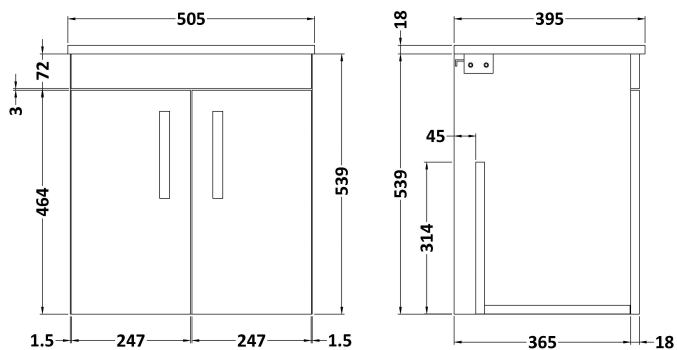

CUSTOMER DATA SHEET

DESCRIPTION: 500 Wall Hung 2-Door & Basin 2

CUSTOMER DATA SHEET - FURNITURE

DESCRIPTION: 500 Wall Hung 2-Door Basin Unit

PRODUCT DIMENSIONS

Height (mm)	Width (mm)	Depth (mm)	Nett Wgt Kg
540	500	383	10

PACKAGING DIMENSIONS

Height (mm)	Width (mm)	Depth (mm)	Gross Wgt Kg
405	520	560	10

PACKAGING DATA

Box Colour	Brown Cardboard Box		
Box Qty	1	Label Colour	White Label
Label Size	100 x 50	Label Qty	2

OUTER BOX DIMENSIONS (If Applicable)

CUSTOMER DATA SHEET - CERAMICS

DESCRIPTION: 500mm Minimalist Basin 1Th

PRODUCT DIMENSIONS

Height (mm)	Width (mm)	Depth (mm)	Nett Wgt Kg
170	500	390	9

PACKAGING DIMENSIONS

Height (mm)	Width (mm)	Depth (mm)	Gross Wgt Kg
400	520	200	9

PACKAGING DATA

Box Colour	Brown Cardboard Box		
Box Qty	1	Label Colour	White Label
Label Size	105 x 50	Label Qty	1

OUTER BOX DIMENSIONS (If Applicable)

Height (mm)	Width (mm)	Depth (mm)	Gross Wgt Kg

PRODUCT DETAILS