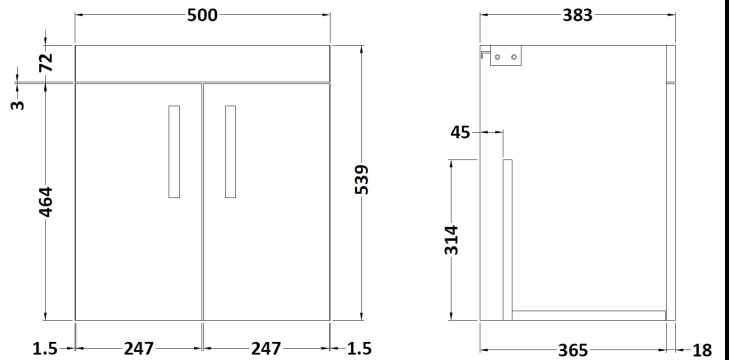

CUSTOMER DATA SHEET

DESCRIPTION: 500 Wall Hung 2-Door & Basin 2

CUSTOMER DATA SHEET - FURNITURE

DESCRIPTION: 500 Wall Hung 2-Door Basin Unit

PRODUCT DIMENSIONS

Height (mm)	Width (mm)	Depth (mm)	Nett Wgt Kg
540	500	383	10

PACKAGING DIMENSIONS

Height (mm)	Width (mm)	Depth (mm)	Gross Wgt Kg
405	520	560	10

PACKAGING DATA

Box Colour	Brown Cardboard Box		
Box Qty	1	Label Colour	White Label
Label Size	100 x 50	Label Qty	2

OUTER BOX DIMENSIONS (If Applicable)

CUSTOMER DATA SHEET - CERAMICS

DESCRIPTION: 500mm Minimalist Basin 1Th

PRODUCT DIMENSIONS

Height (mm)	Width (mm)	Depth (mm)	Nett Wgt Kg
170	500	390	9

PACKAGING DIMENSIONS

Height (mm)	Width (mm)	Depth (mm)	Gross Wgt Kg
400	520	200	9

PACKAGING DATA

Box Colour	Brown Cardboard Box		
Box Qty	1	Label Colour	White Label
Label Size	105 x 50	Label Qty	1

OUTER BOX DIMENSIONS (If Applicable)

Height (mm)	Width (mm)	Depth (mm)	Gross Wgt Kg

PRODUCT DETAILS