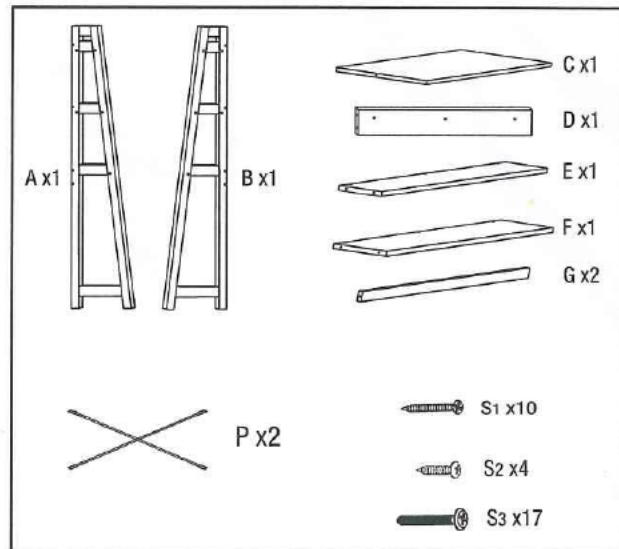

INSTRUCTION

1.

2.

• Finished Product

• Item Parts

Care Instruction

1. When opening the carton, please ensure no damage occurs to the product.
2. It's recommended that two people assemble this product.
3. Avoid directly the sunlight or water on it.
Avoid directly placing the items with mixed colour on its surface.
4. Use neutral detergent to clean the product.
5. This product not for climbing.