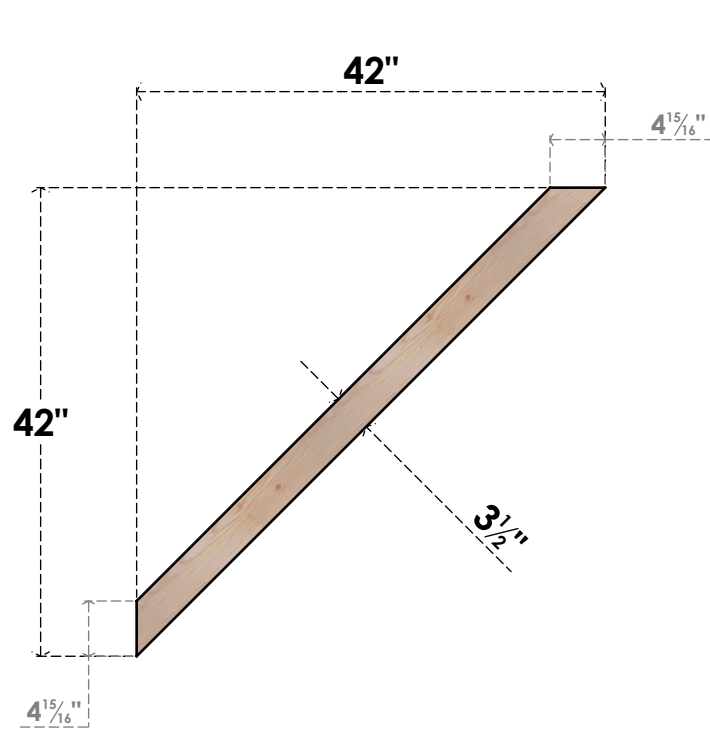

# BRC04X42X42TRA00SDF

3 1/2"W X 42"D X 42"H TRADITIONAL SMOOTH BRACE, DOUGLAS FIR

**SIDE**

**FRONT**

EKENA MILLWORK  
 2300 WEST MAIN ST.  
 CLARKSVILLE, TX 75426  
 TOLL FREE: 866-607-0453  
 WWW.EKENAMILLWORK.COM