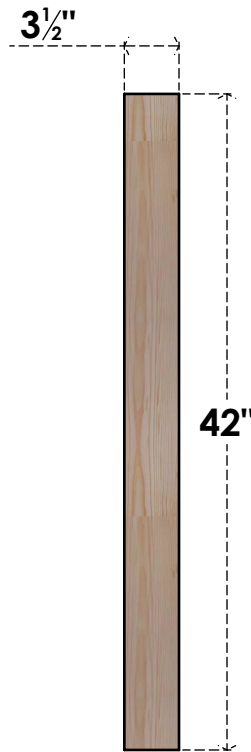

# BRC04X42X42TRA00SDF

3 1/2"W X 42"D X 42"H TRADITIONAL SMOOTH BRACE, DOUGLAS FIR

**SIDE**

**FRONT**

EKENA MILLWORK  
 2300 WEST MAIN ST.  
 CLARKSVILLE, TX 75426  
 TOLL FREE: 866-607-0453  
 WWW.EKENAMILLWORK.COM

**NOTES**

1. INSTALLATION TO BE COMPLETED IN ACCORDANCE WITH MANUFACTURER'S SPECIFICATIONS.
2. DRAWING MAY NOT BE TO SCALE
3. THIS DRAWING IS INTENDED FOR DESIGN AND PLANNING PURPOSES ONLY.
4. ALL INFORMATION CONTAINED HEREIN WAS CURRENT AT THE TIME OF DEVELOPMENT BUT MUST BE REVIEWED AND APPROVED BY THE PRODUCT MANUFACTURER TO BE CONSIDERED ACCURATE.
5. PRODUCTS ARE NOT KILN DRIED. THIS ITEM IS UNIQUE AND WILL CONTAIN THE NATURAL VARIATIONS THAT THE WOOD SPECIES OFFERS. THIS MAY RESULT IN VARIATIONS UP TO 1/4"