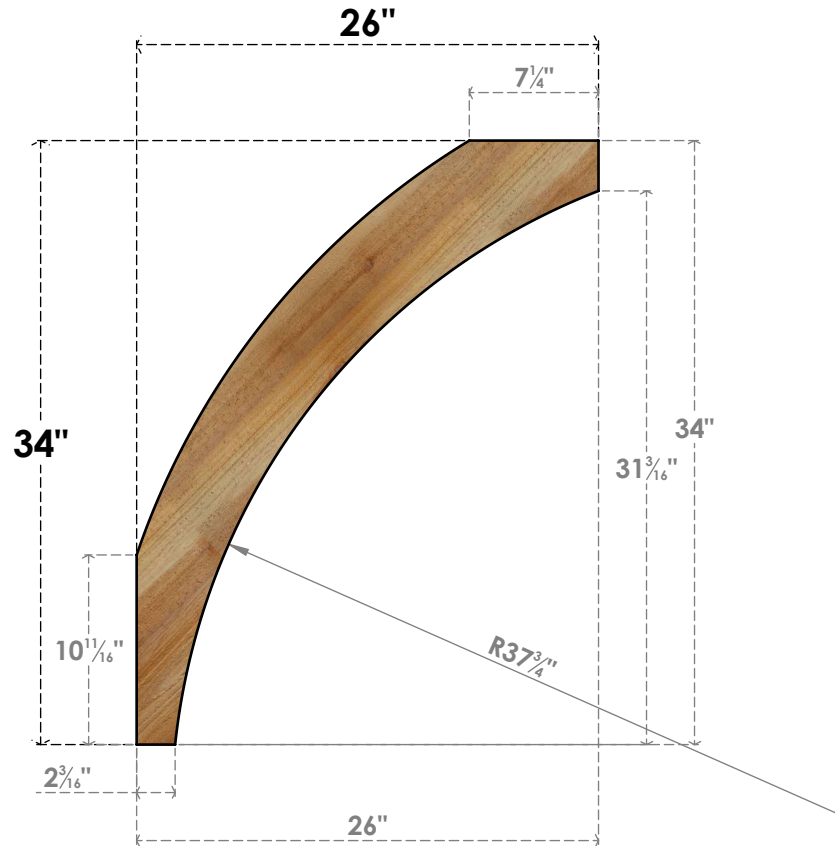

BRC06X26X34THR00RWR

6"W X 26"D X 34"H THORTON ROUGH SAWN BRACE, WESTERN RED CEDAR

SIDE

FRONT

EKENA MILLWORK
 2300 WEST MAIN ST.
 CLARKSVILLE, TX 75426
 TOLL FREE: 866-607-0453
 WWW.EKENAMILLWORK.COM

NOTES

1. INSTALLATION TO BE COMPLETED IN ACCORDANCE WITH MANUFACTURER'S SPECIFICATIONS.
2. DRAWING MAY NOT BE TO SCALE
3. THIS DRAWING IS INTENDED FOR DESIGN AND PLANNING PURPOSES ONLY.
4. ALL INFORMATION CONTAINED HEREIN WAS CURRENT AT THE TIME OF DEVELOPMENT BUT MUST BE REVIEWED AND APPROVED BY THE PRODUCT MANUFACTURER TO BE CONSIDERED ACCURATE.
5. PRODUCTS ARE NOT KILN DRIED. THIS ITEM IS UNIQUE AND WILL CONTAIN THE NATURAL VARIATIONS THAT THE WOOD SPECIES OFFERS. THIS MAY RESULT IN VARIATIONS UP TO 1/4"