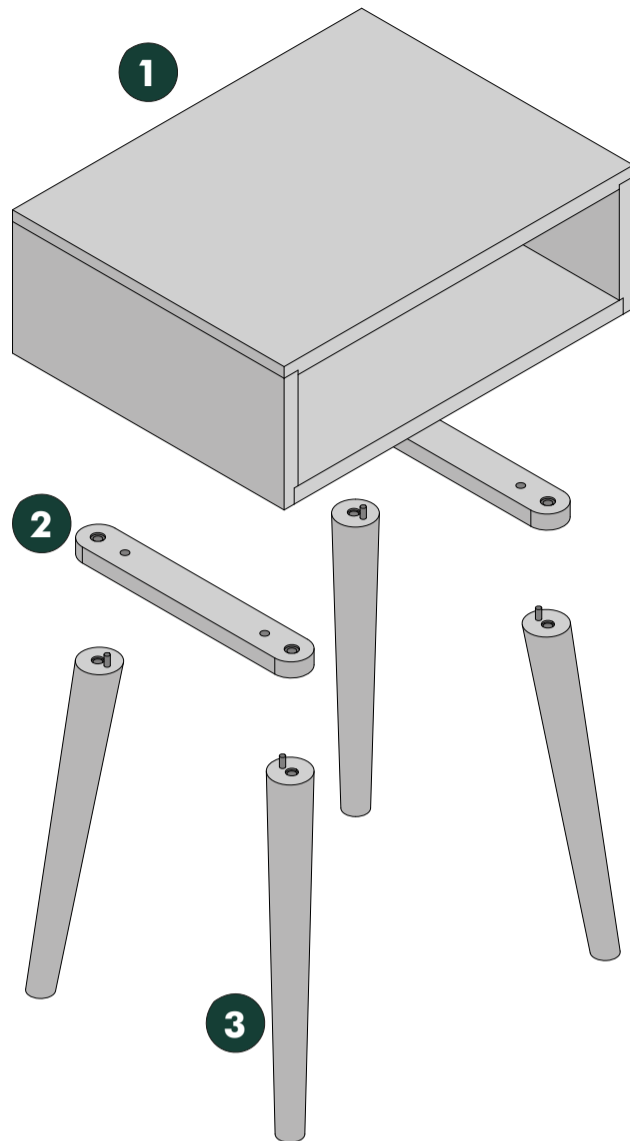

ASSEMBLY INSTRUCTION

**TEAM ASSEMBLY
RECOMMENDED**

ZOE NIGHTSTAND

Components

A		M6*30 Bolt	8
B		M4 Allen Key	1

<https://sqr.co/ntczoe>

Return Policy

Thank you for choosing NTC. We are committed to providing high-quality products that are designed to withstand heavy daily use by the most demanding users. When you purchase NTC products, you can be assured that you are receiving authentic products that meet our rigorous standards.