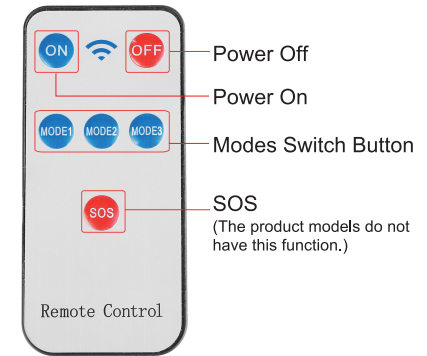

Remote Control Distance: 3m-5m/9.84-16.40ft

Remote Control Angle: 120°

Friendly Reminder

1. For the first time, please install the product and put it in the sun for several hours before using it.
2. Please install it in the south direction to ensure that the cell panel can get good sunlight directly without any shelter or glass. Usually, in the ideal bright sunlight, panels can be fully charged in a day.

Welcome

Thanks for purchasing this **Motion Sensor Wall Lights Outdoor**, Please read this user manual carefully before use.

Packing Lists

Upon opening the package, please check for the following items:

- * 1 × Motion Sensor Wall Light Outdoor
- * 1 × Extension Bar
- * 1 Bag × Screw
- * 1 × User Manual

3 Lighting Modes

Sensitive PIR Motion Sensor

<p>① Motion Sensor Mode</p>	<p>Motion Detected</p>  <p>Turn Off after 30s</p>
<p>② Dim Light Motion Sensor Mode</p>	<p>Dim Light</p>  <p>Motion Detected</p>  <p>Dim Light after 30s</p>
<p>③ Constant Medium Light Mode</p>	 <p>Auto Turn On Medium Light Mode</p>  <p>Auto Turn Off At Dawn</p> 