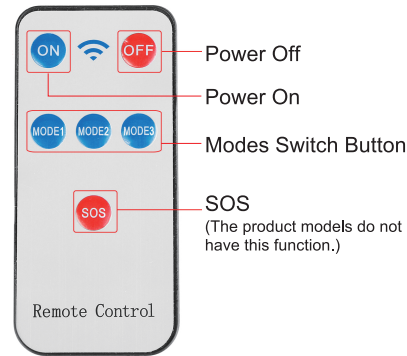

Specifications

- * Motion Sensing Distance: 5-8m/ 16.40-26.25ft (Influenced by temperature & humidity)
- * Motion Sensing Angle: 120 degree
- * Remote Control: CR2025 Button Battery; 3V
- * Battery: Built-in 3.7V/2400MA Lithium Battery
- * Fully Charged Time: 8 Hours
- * Runtime Time When Fully Charged: 8-12Hours
- * Waterproof Grade: IP65

3 Lighting Modes

Sensitive PIR Motion Sensor

<p>① Motion Sensor Mode</p>	<p>Motion Detected</p>  <p>Turn Off after 30s</p>
<p>② Dim Light Motion Sensor Mode</p>	<p>Dim Light</p>  <p>Motion Detected</p>  <p>Dim Light after 30s</p>
<p>③ Constant Medium Light Mode</p>	 <p>Auto Turn On Medium Light Mode</p>  <p>Auto Turn Off At Dawn</p> 

Remote Control Distance: 3m-5m/9.84-16.40ft

Remote Control Angle: 120°

Friendly Reminder

1. For the first time, please install the product and put it in the sun for several hours before using it.
2. Please install it in the south direction to ensure that the cell panel can get good sunlight directly without any shelter or glass. Usually, in the ideal bright sunlight, panels can be fully charged in a day.