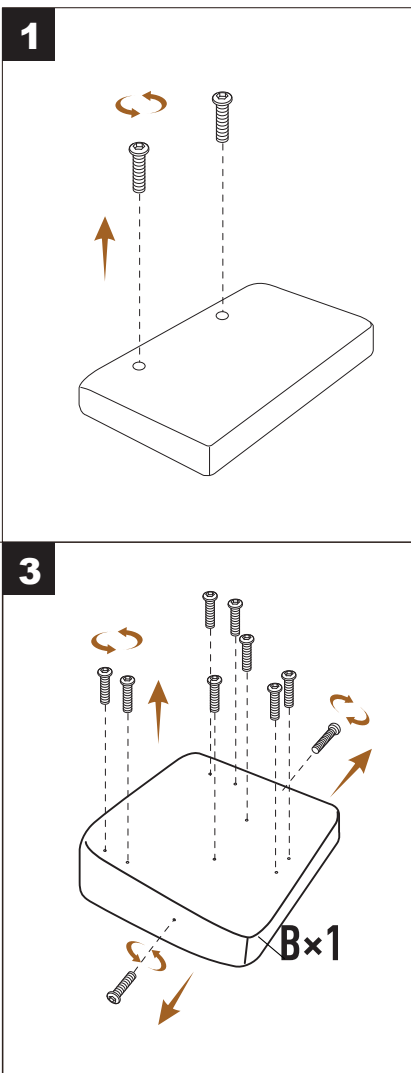

Gaming Chair

User Manual

PACKING LIST

A*1 	B*1 	D*1 	E*1 	F*1 
G*5 	R*1 	Y*2 	T*1 	C-R*1 
C-L* 1 	H*4  6*20mm	P*3  6*40mm	J*4  8*40mm	X*4  6*25mm
S*2  6*25mm	W*1  5x10mm	L*1 	K*1 	M*1 
N*1 	Q*4 	V*1 	Z*1 	

! ATTENTION

Some screws are pre-installed on the chair and are NOT included in the hardware pack.

Please remove the pre-installed screws before installation

Note: All screws have been pre-assembled to the accessories. Please remove them from the accessories before assembling.

INSTALLATION

The four screws marked as "J" in the screw pack are an additional set of special anti loosening screws that can prevent the armrest from loosening, but the screws are not easy to unscrew after installation.