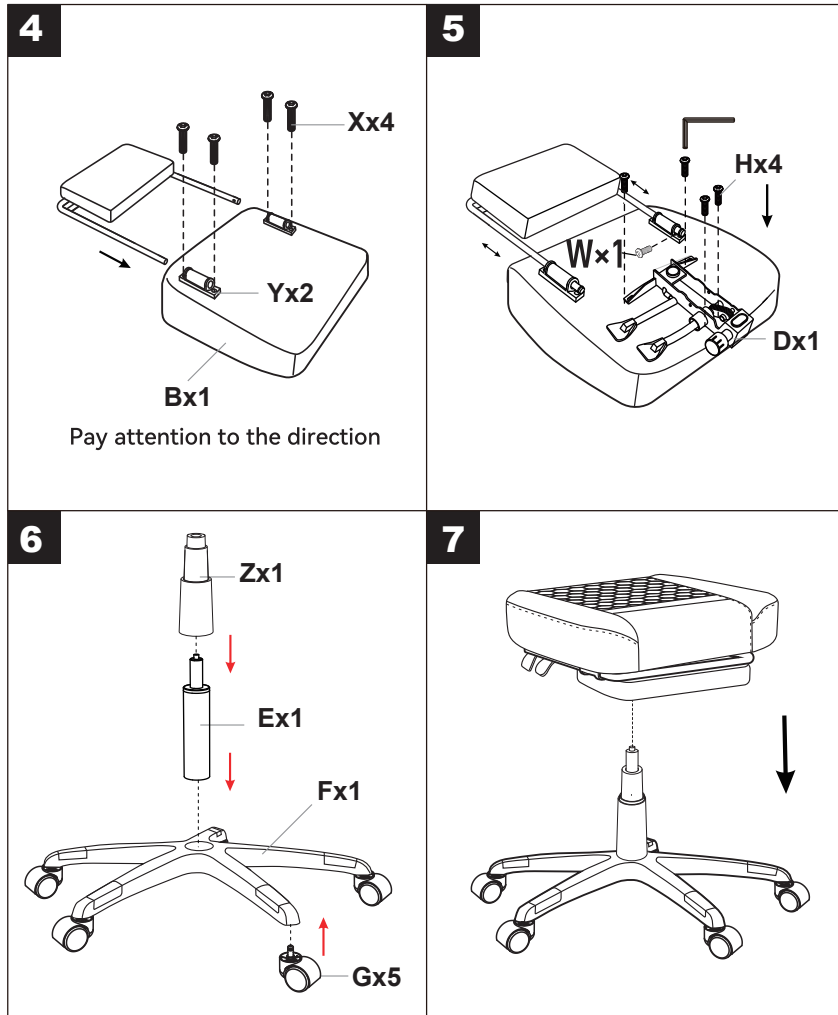

! ATTENTION

Some screws are pre-installed on the chair and are NOT included in the hardware pack.

Please remove the pre-installed screws before installation

Note: All screws have been pre-assembled to the accessories. Please remove them from the accessories before assembling.

INSTALLATION

The four screws marked as "J" in the screw pack are an additional set of special anti loosening screws that can prevent the armrest from loosening, but the screws are not easy to unscrew after installation.