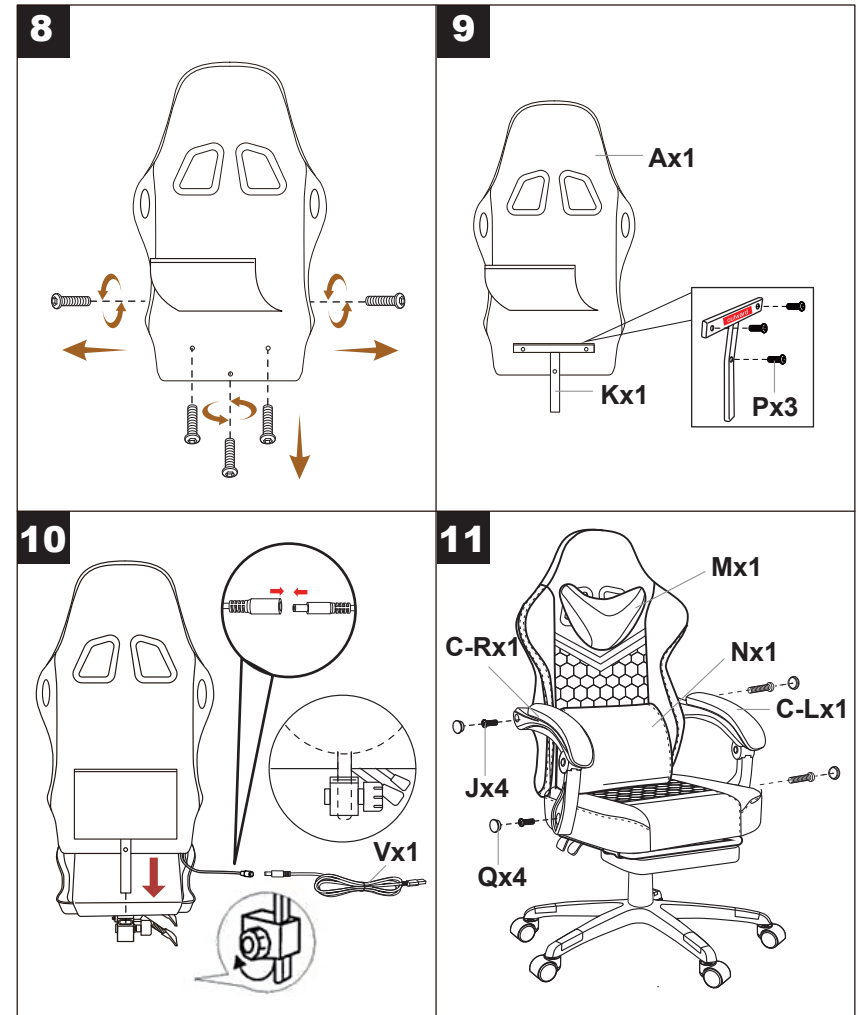

! ATTENTION

Some screws are pre-installed on the chair and are NOT included in the hardware pack.

Please remove the pre-installed screws before installation

Note: All screws have been pre-assembled to the accessories. Please remove them from the accessories before assembling.

INSTALLATION

The four screws marked as "J" in the screw pack are an additional set of special anti loosening screws that can prevent the armrest from loosening, but the screws are not easy to unscrew after installation.

MASSAGE FUNCTION

Please press to start the waist pillow massage function.

BLUETOOTH CONNECTION