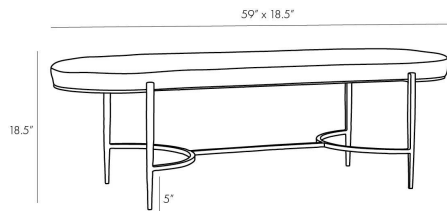

ARTERIOS

HANSON BENCH

4890

Natural Linen

The Hanson balances an aesthetic that is both contemporary and cavalier. Crafted with equestrian inspiration, the textured natural iron base is stirrup-like in structure and perfectly seats a natural linen pill-shaped cushion. A simple seating solution for an entryway or as a transitional piece at the end of a hallway. Finish will vary.

APPEARANCE

Materials	Linen, Linen, Iron
Finishes	Natural, Natural, Natural Iron
Finish Will Vary	Yes
Top Coat/Sealant	No

DIMENSIONS

Overall	W: 59 in x D: 20 in x H: 18.5 in
Foot Print	W: 40 in x D: 20 in
Clearance	H: 5 in
Seat	W: 59 in x D: 18.5 in x H: 18.5 in