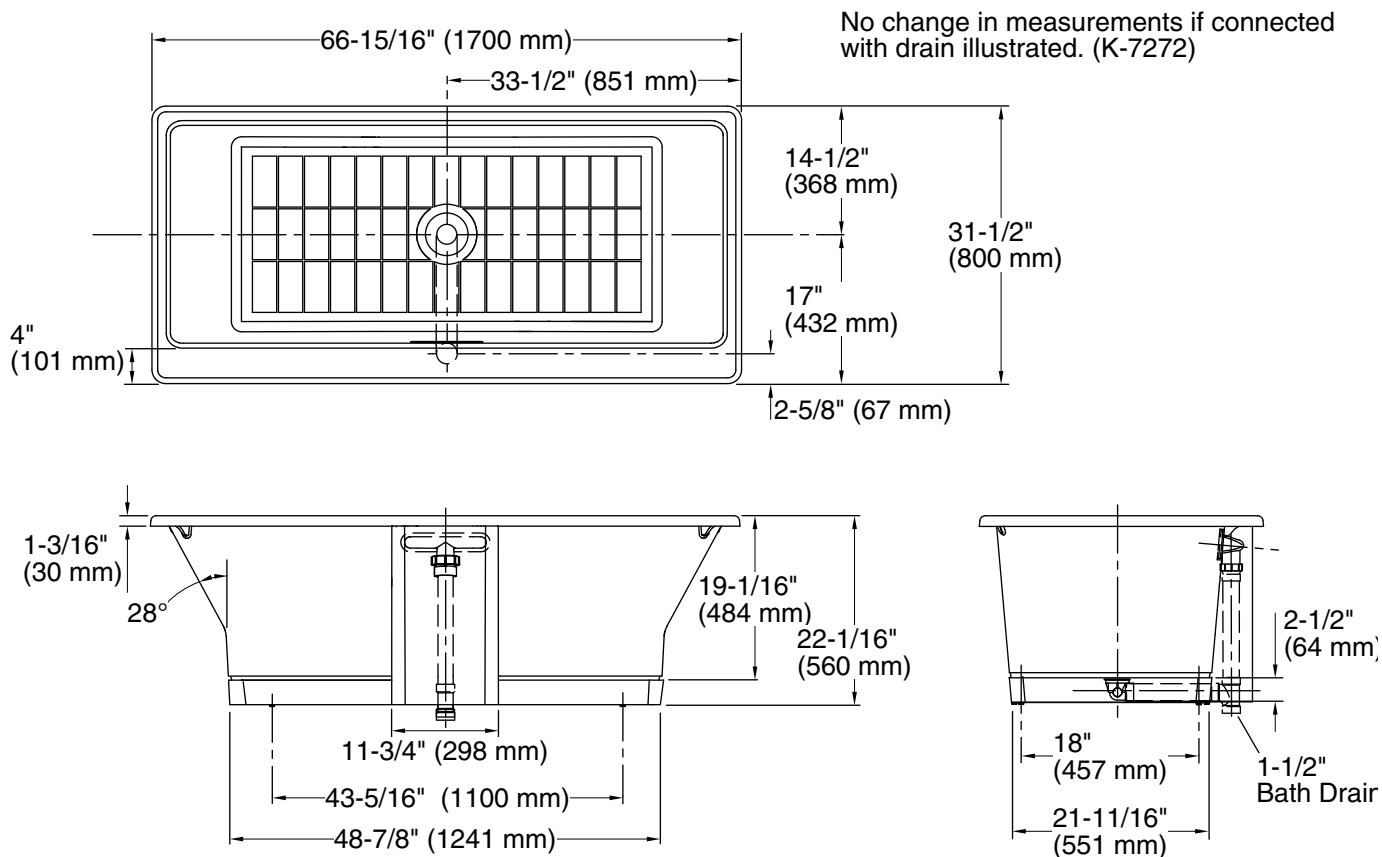

Technical Information

All product dimensions are nominal.

Installation:	Freestanding
Drain location:	Center
Basin area, bottom:	49" x 22" (1245 mm x 559 mm)
Basin area, top:	62-1/2" x 24-3/4" (1588 mm x 629 mm)
Weight:	365 lbs (165.6 kg)
Minimum floor load:	70 lbs/ft² (341.8 kg/m²)
Water depth:	15-1/4" (387 mm)
Water capacity:	75 gal (283.9 L)

Notes

Measure your actual product for rough-in details.

Install this product according to the installation instructions.

The hot water supply should be 70% of the capacity of the bath or greater. Installations will vary.