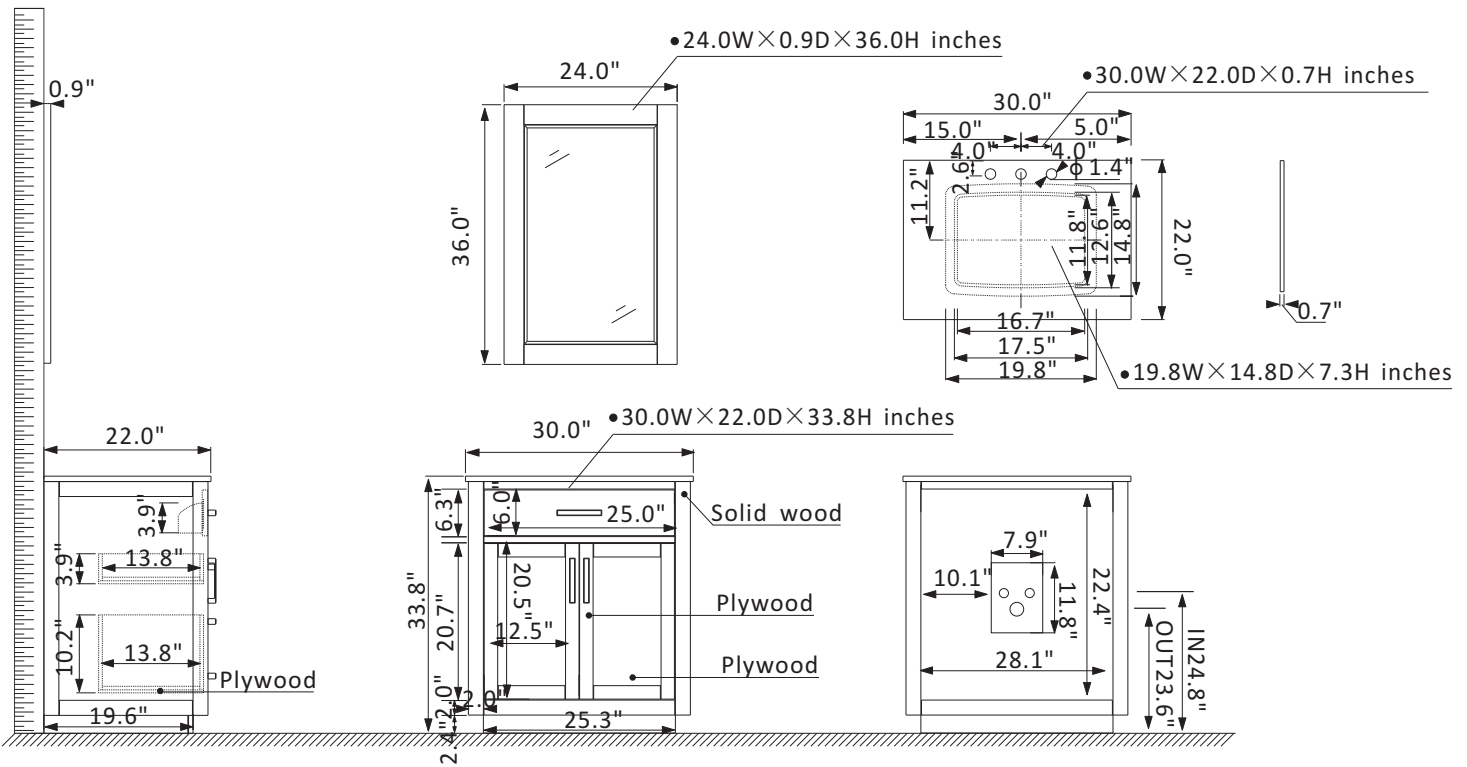

## Features

Construction: Solid wood / plywood

Finish: White, Gray or Royal Blue Finish

Countertop: Natural Carrara white marble

Sink: Rectangular, undermount ceramic basin with overflow included

Faucet: Countertop pre-drilled for 8" wide faucet hole