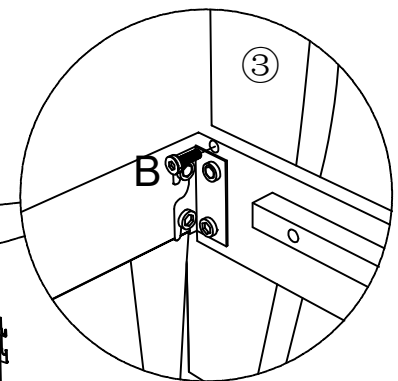

M8×45mm

C × 2 pcs

Pre-installed screws up to 50%

6

Loosen but don't remove the pre-installed bolts on side panel (5)(6), then tighten side panel (5)(6) to side leg (10) with the pre-installed bolts.

7

M8×35mm

B × 8pcs

8

M8×35mm

B × 2pcs

9

10

11

12

Please pre-install the screws to 50% first.

M8×18mm

A × 8pcs

13

14

▲ WARNINGS:

For safety reasons and to prevent injuries:

This bed is not intended for use by children under 4 years old.