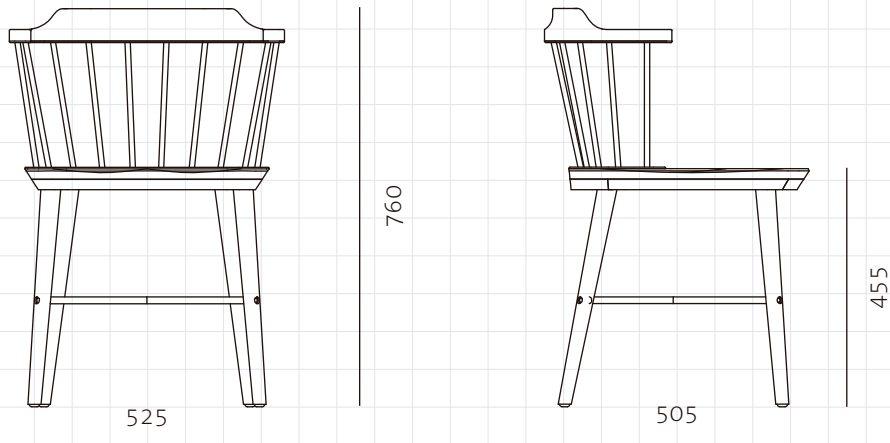

## Exchange Dining Chair

### CODE DIMENSIONS

EX-S211  
W525 x D505 x H760mm  
Seating height: 455mm