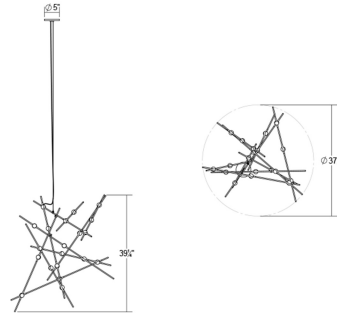

Project:

Constellation Aquila Major Pendant Spec Sheet

SKU: 2152.13W-27 Learn more at:
<https://sonnemanlight.com/constellation-aquila>

Description:

Type #:

Dimensions

Height:	39.25"
Diameter:	37.25"
Canopy/Backplate/Base:	4.5"
Size:	Major
Canopy/Backplate/Base Height:	0.5

Installation

Installation:	Licensed electrician required, multi-step installation
Sloped Ceiling Compatible?:	Not Compatible
Maximum Hanging Height:	39.25"

Shipping

Carton 1 L x W x H:	23" X 15" X 6"
Carton 1 Gross Weight:	15 LBS