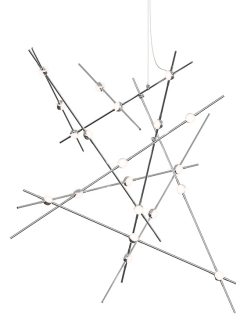

Project:

Constellation Aquila Major Pendant Spec Sheet

SKU: 2152.13W-27 Learn more at:
<https://sonnemanlight.com/constellation-aquila>

Description:

Type #:

Dimensions

Height:	39.25"
Diameter:	37.25"
Canopy/Backplate/Base:	4.5"
Size:	Major
Canopy/Backplate/Base Height:	0.5

Shade

Lens Type:	White Optical Acrylic Lens
Shade 1 Material:	White Optical Acrylic

Available Finishes

Available Finishes: Satin Nickel w/Clear Faceted Acrylic Lens, Satin Nickel w/White Optical Acrylic Lens