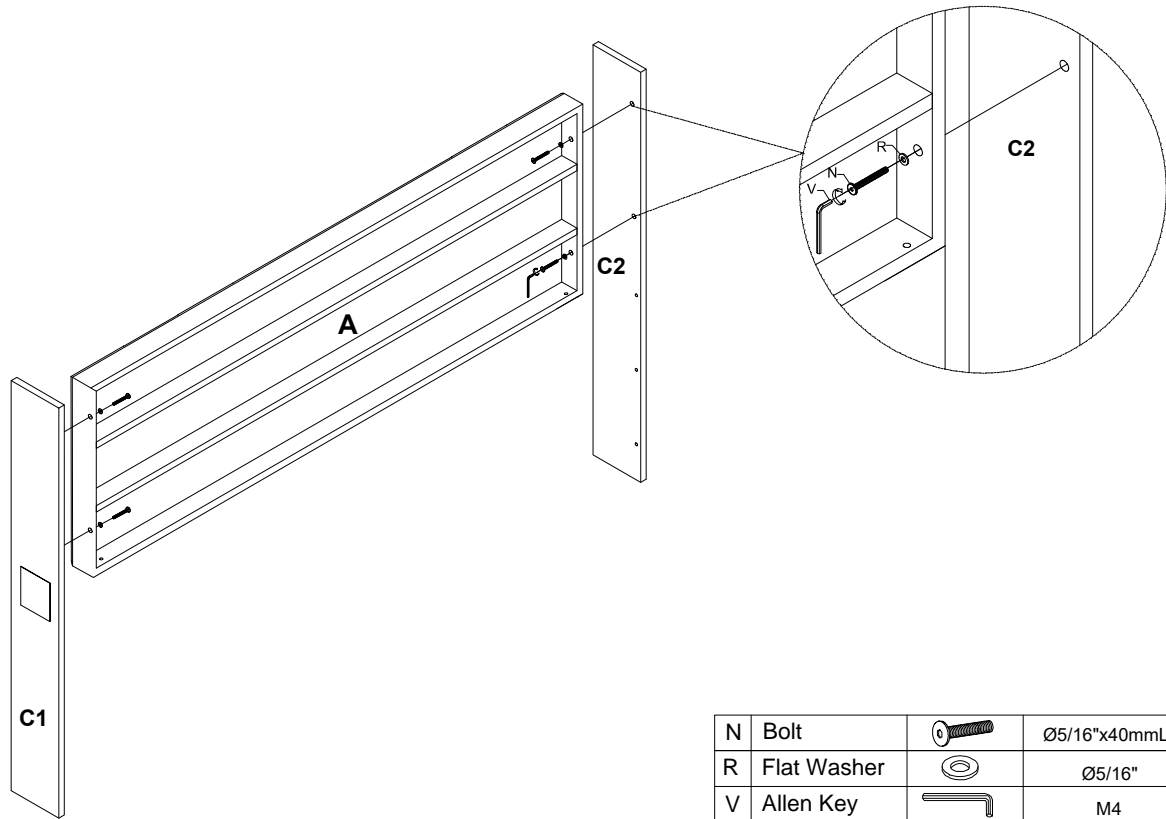

ASSEMBLY INSTRUCTION

Thank you for purchasing this quality product. Be sure to check all packing material carefully for small part that may have come loose inside the carton during shipment

N	Bolt		Ø5/16"x40mmL	4PCS
R	Flat Washer		Ø5/16"	4PCS
V	Allen Key		M4	1PC