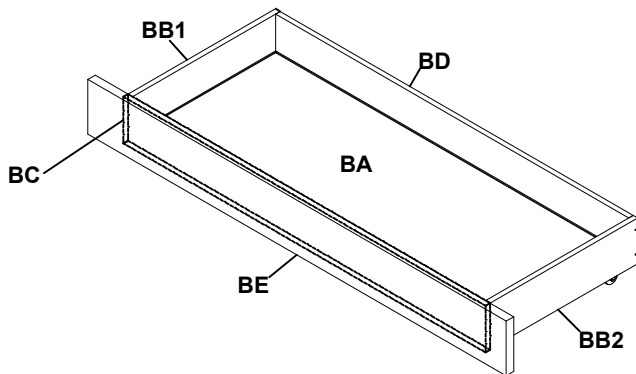

Exploded View