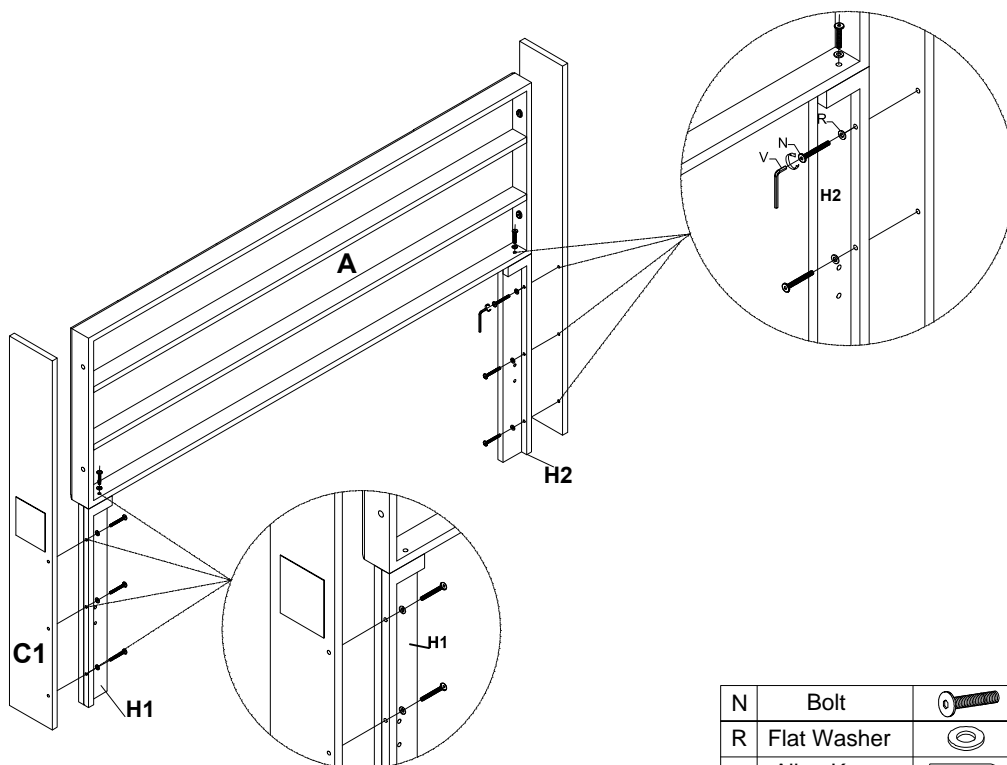

N	Bolt		Ø5/16"x40mmL	8PCS
R	Flat Washer		Ø5/16"	8PCS
V	Allen Key		M4	1PC