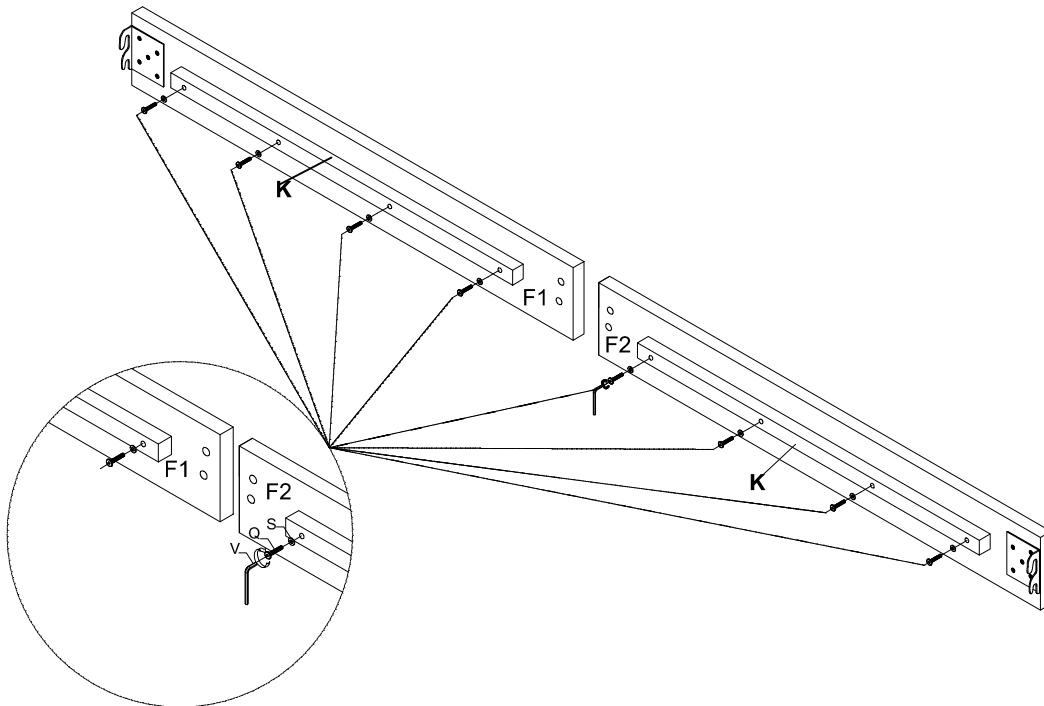

Q	Bolt		Ø1/4"x50mmL	16PCS
S	Flat Washer		Ø1/4"	16PCS
V	Allen Key		M4	1PC