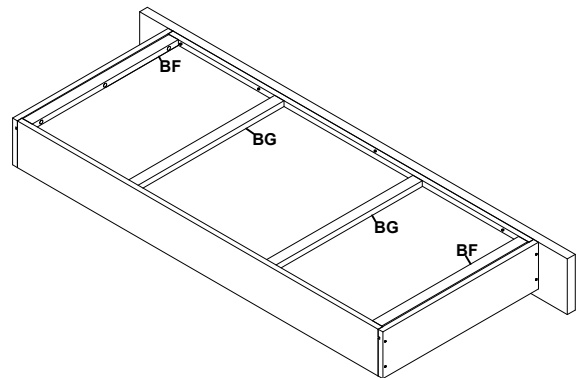

Exploded View