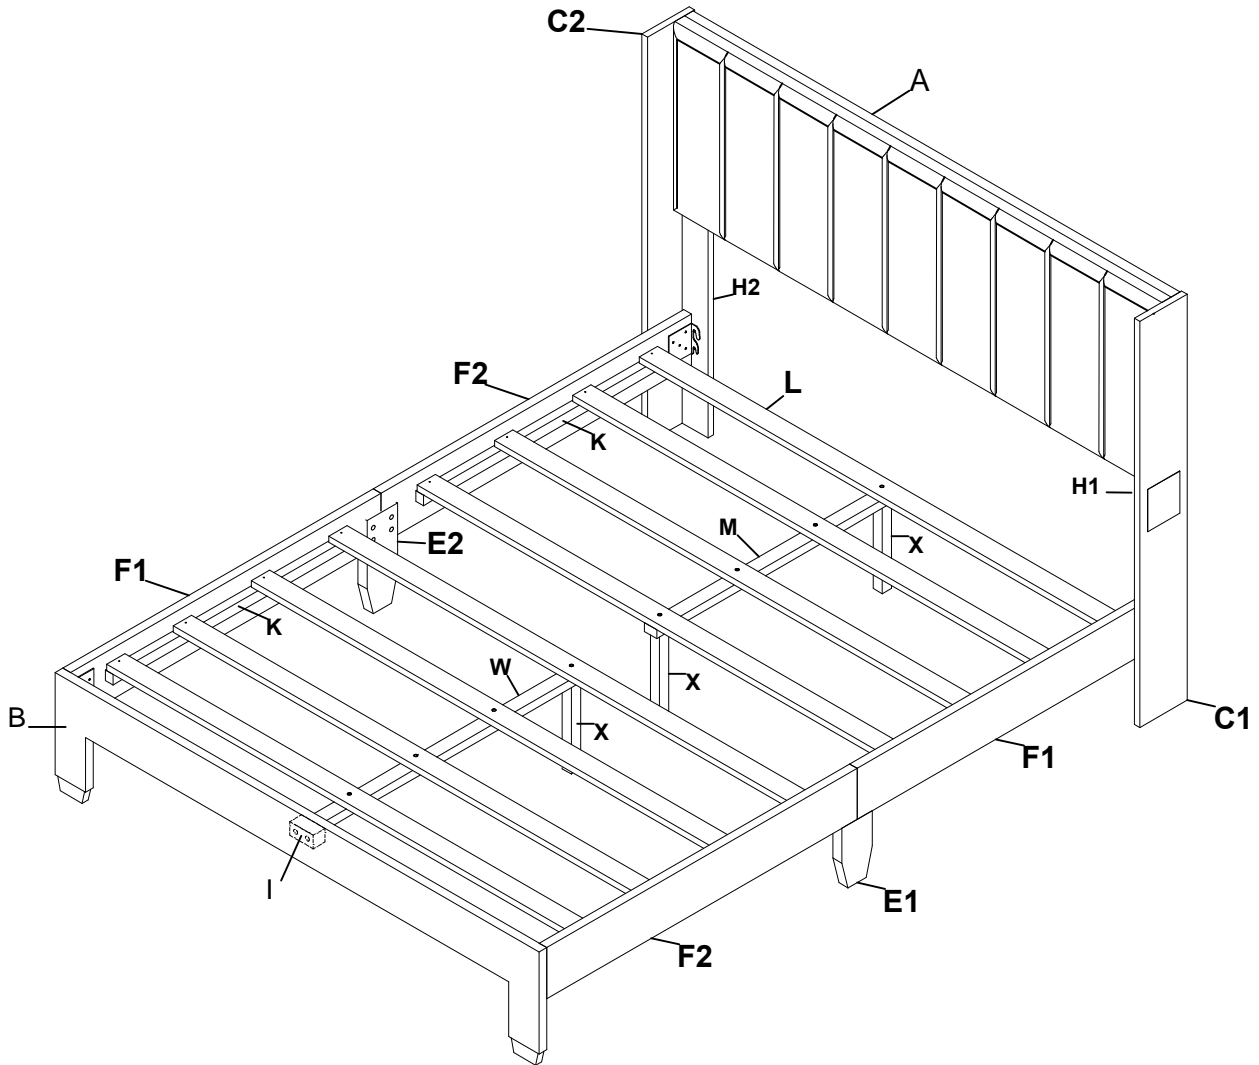

Exploded View