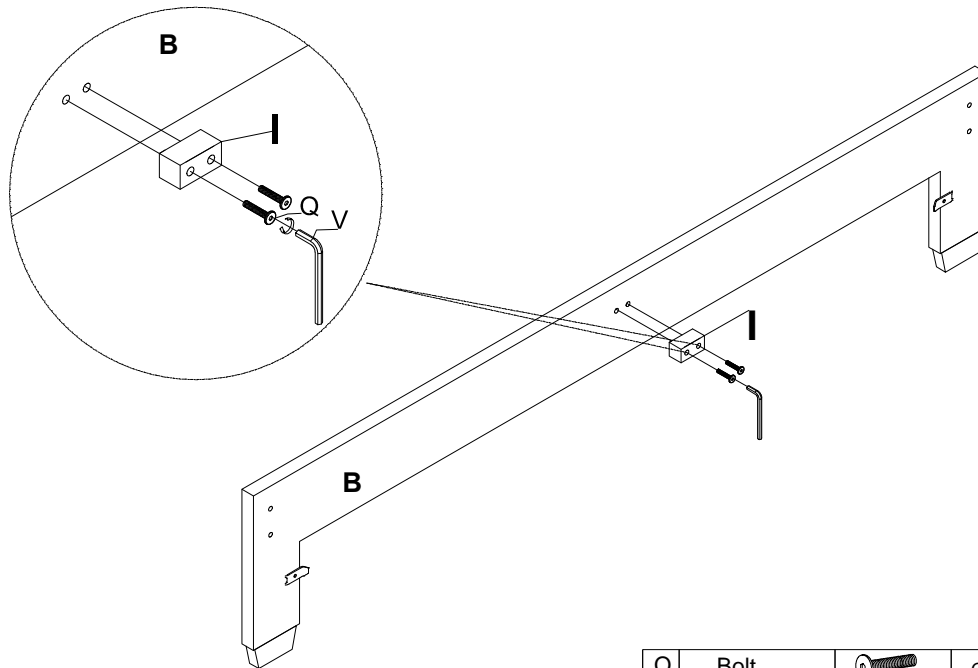

ASSEMBLY INSTRUCTION

Thank you for purchasing this quality product. Be sure to check all packing material carefully for small part that may have come loose inside the carton during shipment

Q	Bolt		Ø1/4"x50mmL	2PCS
V	Allen Key		M4	1PC