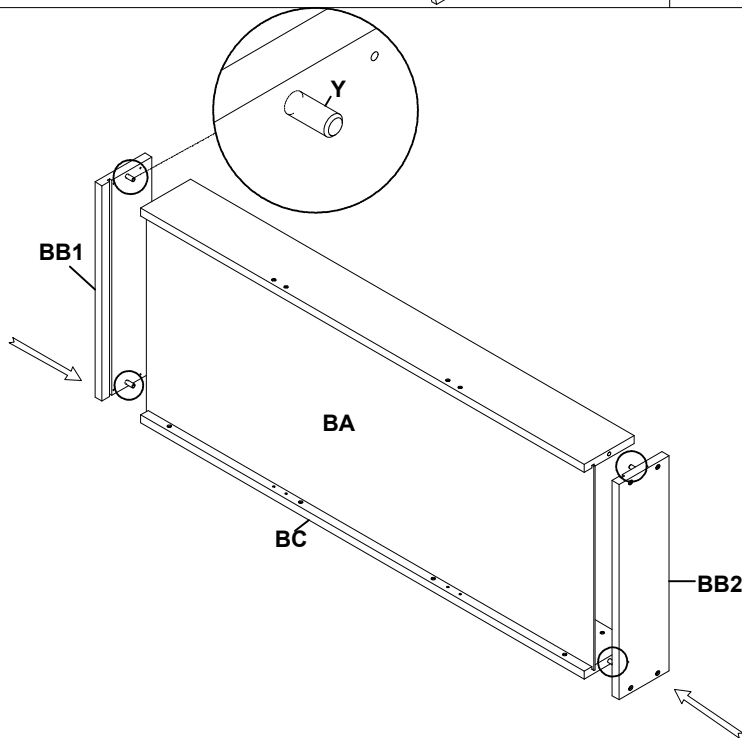

Y	Wood Pellet		Ø8*30mm	4PCS