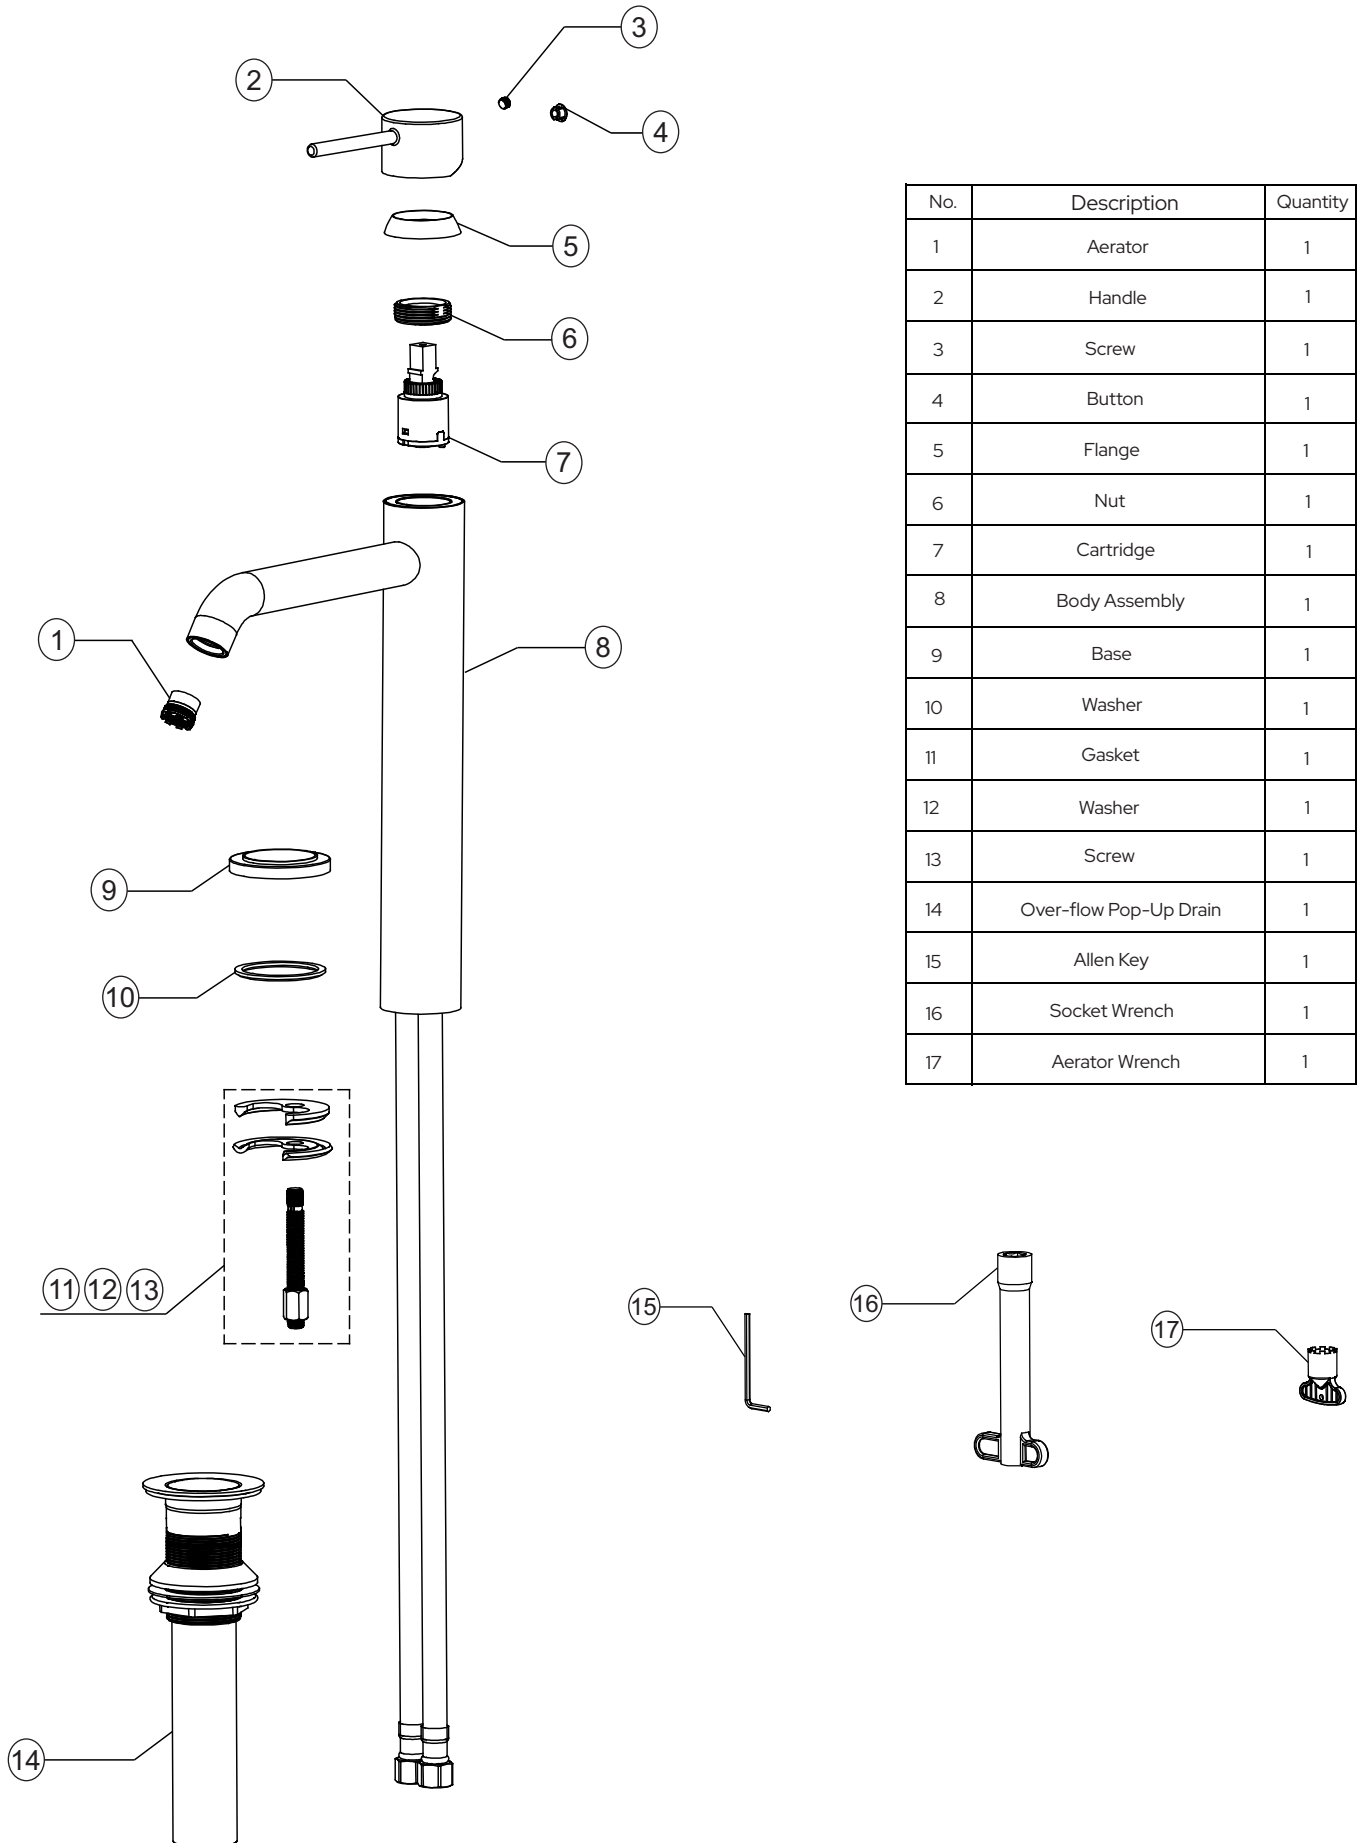

Parts Breakdown

BA-400-05

Single Hole Vessel Bathroom Faucet

No.	Description	Quantity
1	Aerator	1
2	Handle	1
3	Screw	1
4	Button	1
5	Flange	1
6	Nut	1
7	Cartridge	1
8	Body Assembly	1
9	Base	1
10	Washer	1
11	Gasket	1
12	Washer	1
13	Screw	1
14	Over-flow Pop-Up Drain	1
15	Allen Key	1
16	Socket Wrench	1
17	Aerator Wrench	1