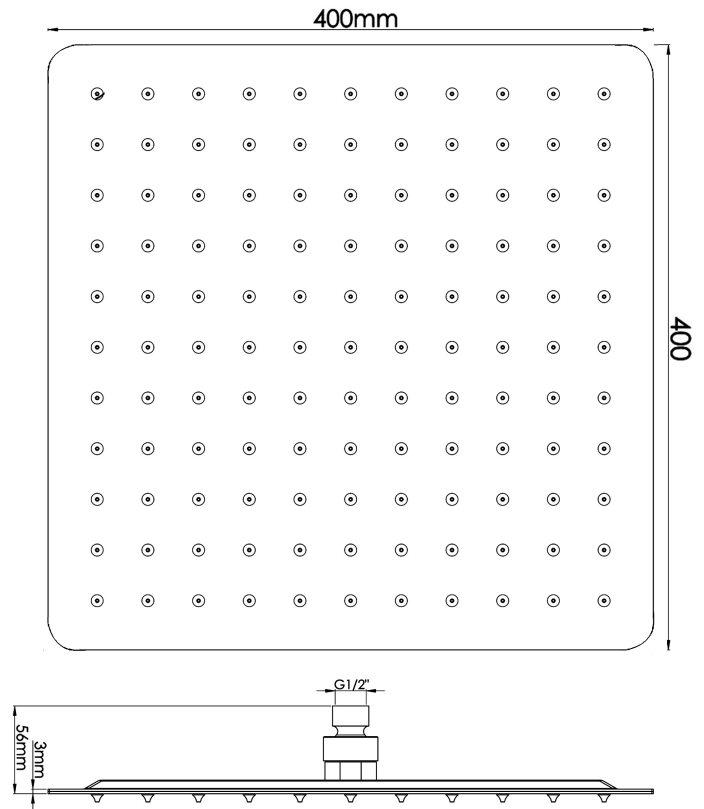

## CUSTOMER DATA SHEET - SHOWERS

SALES CODE: HEAD45

DESCRIPTION: Square Stainless Steel Shower Head 400mm

### PRODUCT DIMENSIONS

Length (mm)	Width (mm)	Height (mm)	Depth (mm)	Nett Wgt Kg
	400	56	400	3.02

### PACKAGING DIMENSIONS

Length (mm)	Width (mm)	Depth (mm)	Gross Wgt Kg
440	440	90	4.39

### OUTER BOX DIMENSIONS (If Applicable)

Length (mm)	Width (mm)	Height (mm)	Depth (mm)	Gross Wgt Kg
	420	340	440	18
Barcode	5055369008933			