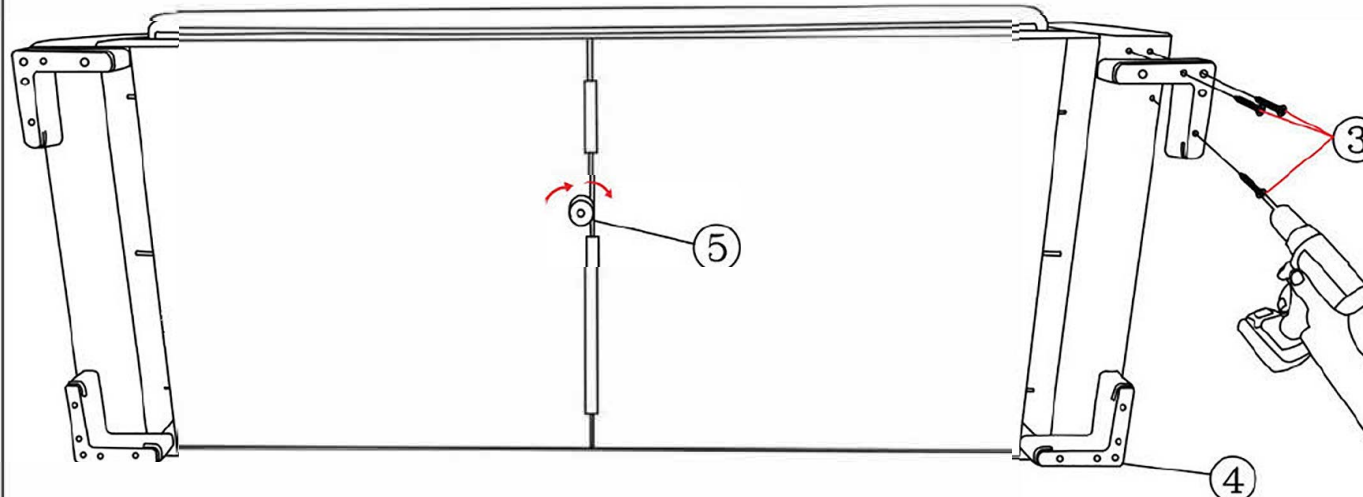

ASSEMBLY INSTRUCTION

ARM ASSEMBLY

- ① PIN 5/16 6 PCS SOFA
PIN 5/16 6 PCS LOVESEAT
PIN 5/16 6 PCS ARMCHAIR
- ② BUTTERFLY 5/16 6 PCS SOFA
BUTTERFLY 5/16 6 PCS LOVESEAT
BUTTERFLY 5/16 6 PCS ARMCHAIR
- ③ SOFA SCREW (12 PCS)
LOVESEAT SCREW (12 PCS)
ARMCHAIR SCREW (12 PCS)
- ④ SOFA LEG (4 PCS)
LOVESEAT LEG (4 PCS)
ARMCHAIR LEG (4 PCS)
- ⑤ SOFA MIDDLE LEG (1 LEG)
LOVESEAT MIDDLE LEG (1 LEG)

ASSEMBLY INSTRUCTION

A-) LEG ASSEMBLY

1. Sofa is positioned on back as you see picture
2. Sofa legs are connected under arm as you see item 4
3. Supporting leg is connected to sofa as you see item 5

THREE SEATER AND TWO SEATER LEG ASSEMBLY