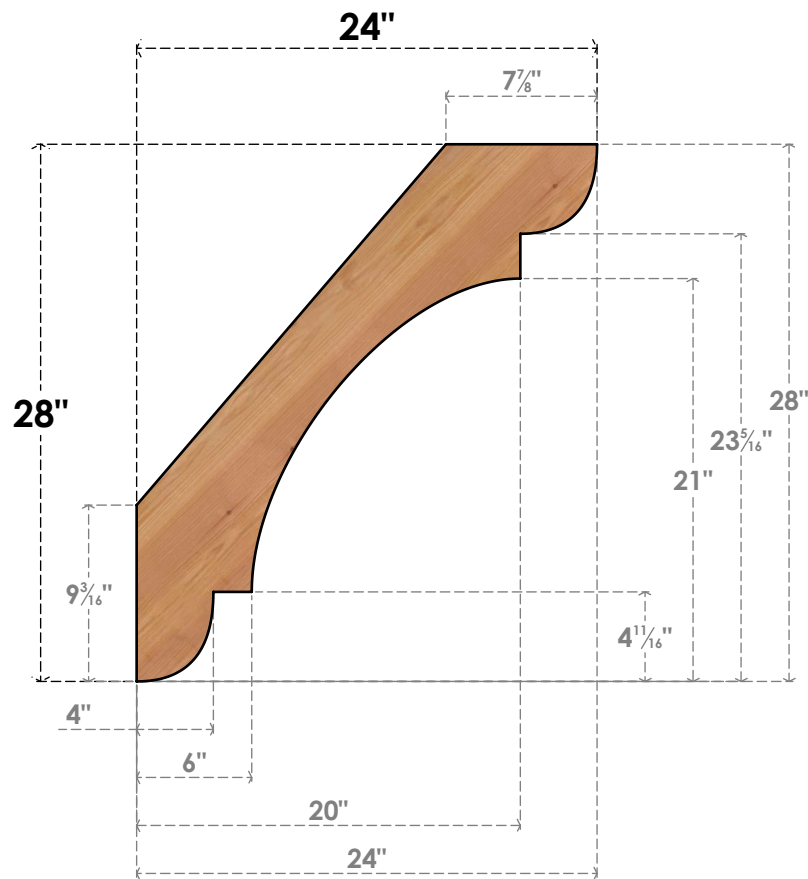

BRC04X24X28OLY00SWR

3 1/2"W X 24"D X 28"H OLYMPIC SMOOTH BRACE, WESTERN RED CEDAR

SIDE

FRONT

EKENA MILLWORK
 2300 WEST MAIN ST.
 CLARKSVILLE, TX 75426
 TOLL FREE: 866-607-0453
 WWW.EKENAMILLWORK.COM

NOTES

1. INSTALLATION TO BE COMPLETED IN ACCORDANCE WITH MANUFACTURER'S SPECIFICATIONS.
2. DRAWING MAY NOT BE TO SCALE
3. THIS DRAWING IS INTENDED FOR DESIGN AND PLANNING PURPOSES ONLY.
4. ALL INFORMATION CONTAINED HEREIN WAS CURRENT AT THE TIME OF DEVELOPMENT BUT MUST BE REVIEWED AND APPROVED BY THE PRODUCT MANUFACTURER TO BE CONSIDERED ACCURATE.
5. PRODUCTS ARE NOT KILN DRIED. THIS ITEM IS UNIQUE AND WILL CONTAIN THE NATURAL VARIATIONS THAT THE WOOD SPECIES OFFERS. THIS MAY RESULT IN VARIATIONS UP TO 1/4"