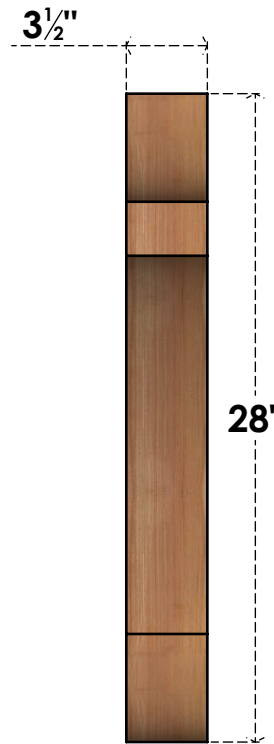

BRC04X24X28OLY00SWR

3 1/2"W X 24"D X 28"H OLYMPIC SMOOTH BRACE, WESTERN RED CEDAR

SIDE

FRONT

EKENA MILLWORK
 2300 WEST MAIN ST.
 CLARKSVILLE, TX 75426
 TOLL FREE: 866-607-0453
 WWW.EKENAMILLWORK.COM

NOTES

1. INSTALLATION TO BE COMPLETED IN ACCORDANCE WITH MANUFACTURER'S SPECIFICATIONS.
2. DRAWING MAY NOT BE TO SCALE
3. THIS DRAWING IS INTENDED FOR DESIGN AND PLANNING PURPOSES ONLY.
4. ALL INFORMATION CONTAINED HEREIN WAS CURRENT AT THE TIME OF DEVELOPMENT BUT MUST BE REVIEWED AND APPROVED BY THE PRODUCT MANUFACTURER TO BE CONSIDERED ACCURATE.
5. PRODUCTS ARE NOT KILN DRIED. THIS ITEM IS UNIQUE AND WILL CONTAIN THE NATURAL VARIATIONS THAT THE WOOD SPECIES OFFERS. THIS MAY RESULT IN VARIATIONS UP TO 1/4"