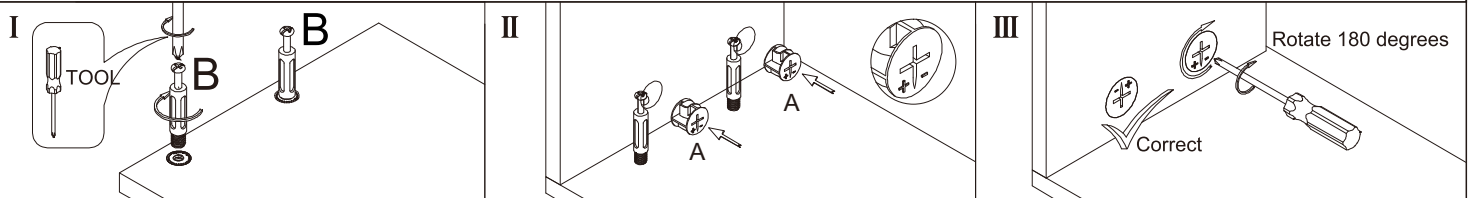

Disassembly and installation of accessories

A 56PCS 15*10mm	B 56PCS 6*28mm	C 24PCS 3.5*14mm	D 12PCS 3.5*40mm	E 6PCS Tools Recommended	 Tools Recommended
F 2PCS 6X25mm	G 10PCS