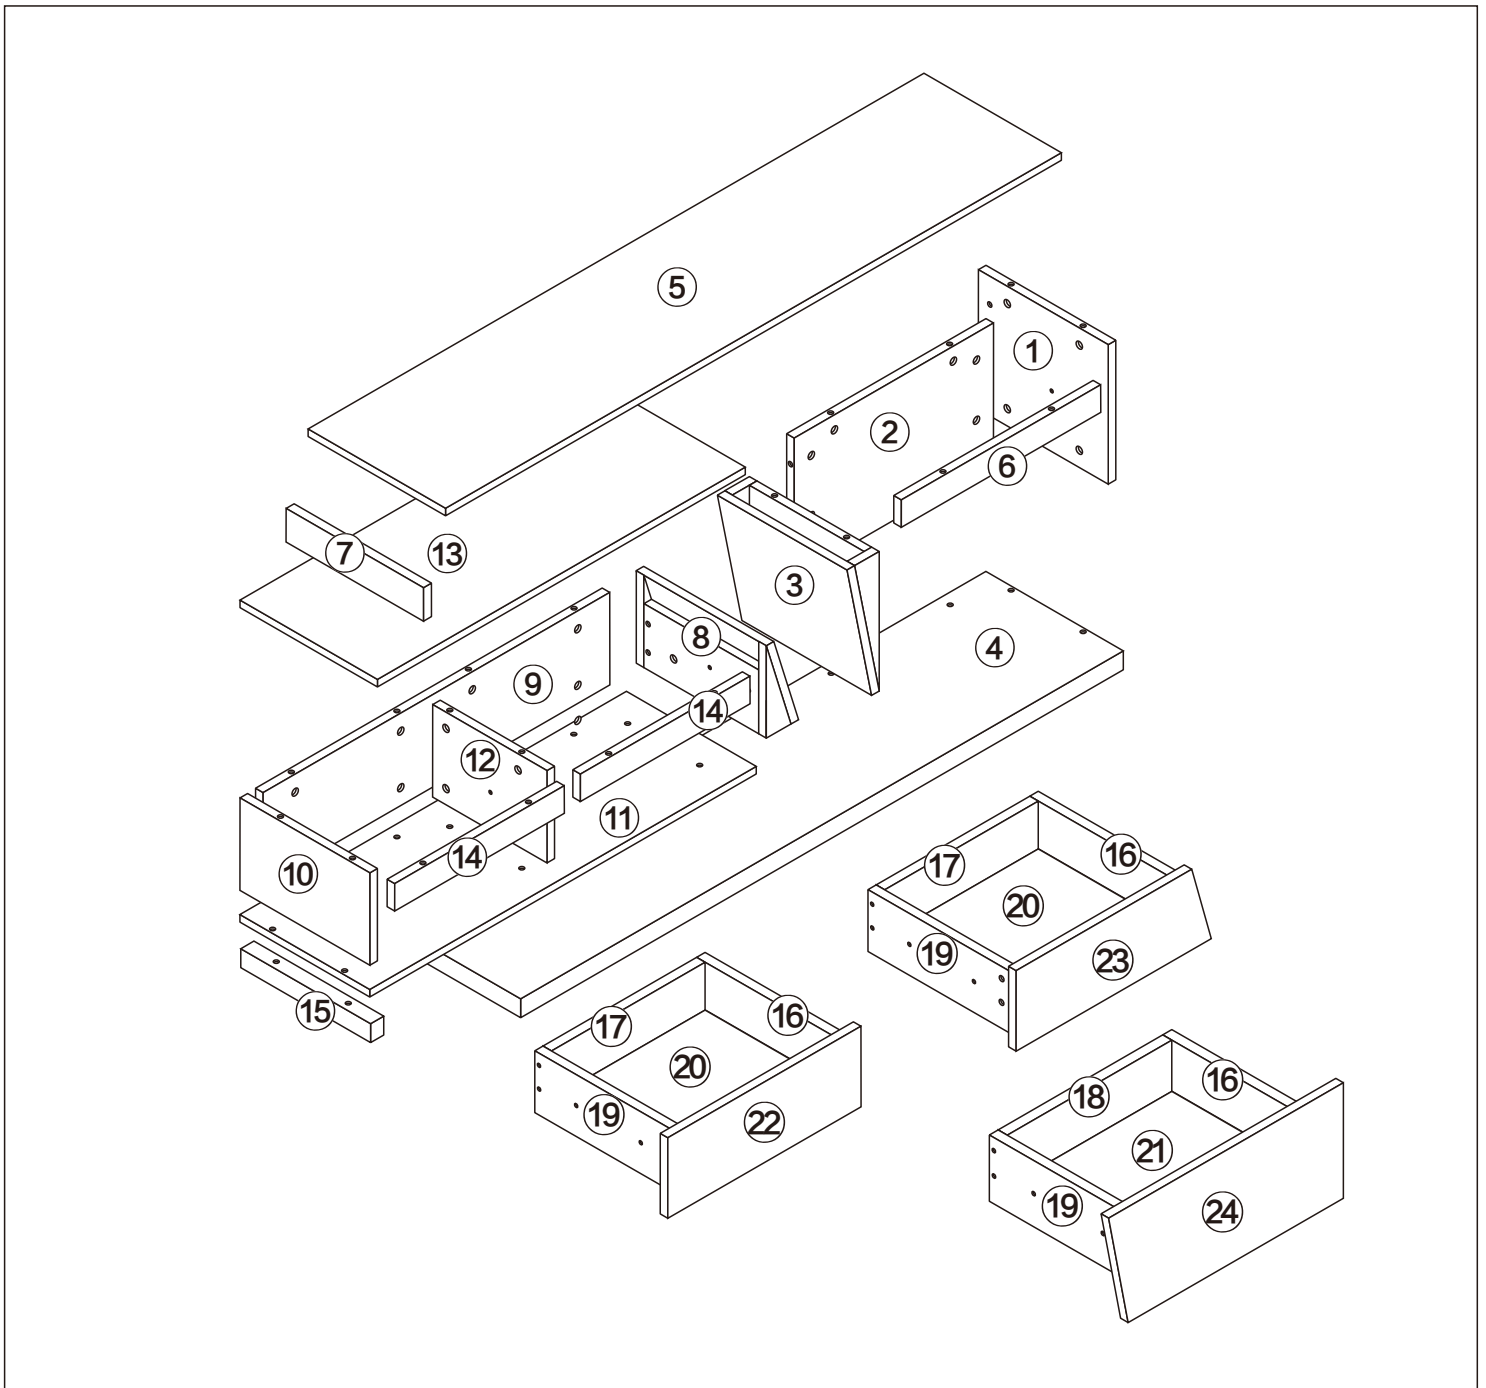

Installation & Assembly

Retractable TV cabinet

L1800/2700*W400*H390MM

Notes: Don't tighten screws completely at first, just in case parts were assembled wrongly and need disassemble. Tighten screws at last when all parts are put together.

2

Ex6

E₁

E₂

E	6PCS
	
Three-section Rail	

3

F_{1x2}

E₁X6
CX2X6

C	12PCS	E ₁	6PCS
			
3.5*14mm		Three-section Rail	

4

A	2PCS
	
15*10mm	

5

A	2PCS
	
15*10mm	

6

A	4PCS
	
15*10mm	

7

C	8PCS
	
3.5*14mm	

E₂	4PCS
	
Three-section Rail	

18

Dx4

A	4PCS
	
15*10mm	

D	4PCS
	
3.5*40mm	

19

E₂x6