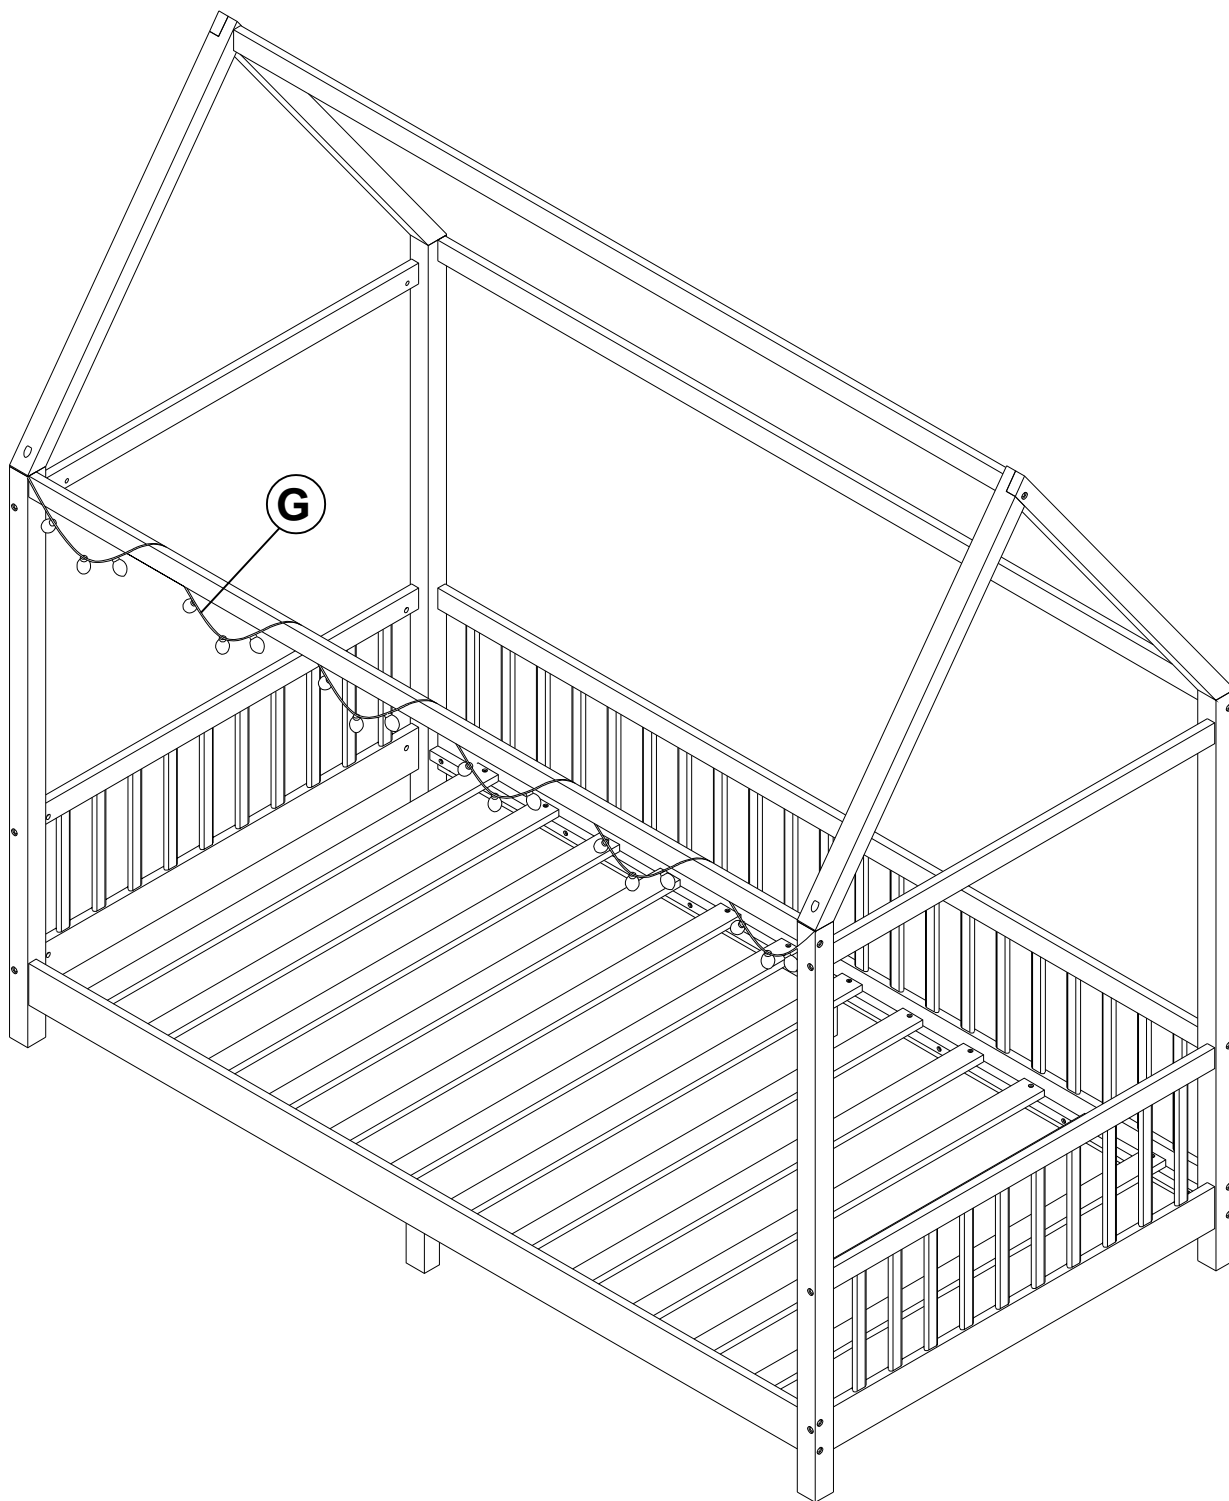

Ø4X25mm

24 pcs

ASSEMBLY INSTRUCTIONS INSTRUCTIONS DE MONTAGE

STEP 6 ÉTAPE 6

B

M6*75mm

2 pcs

ASSEMBLY INSTRUCTIONS INSTRUCTIONS DE MONTAGE

STEP 7 ÉTAPE 7

F Ø6.5*50mm  4 pcs

LIGHT STRIP INSTALLATION - OPTION 1
INSTALLATION DE LISTE DE BANDES - OPPTION1

LIGHT STRIP INSTALLATION - OPTION 2
INSTALLATION DE BANDES DE LISTE - OPPTION 2