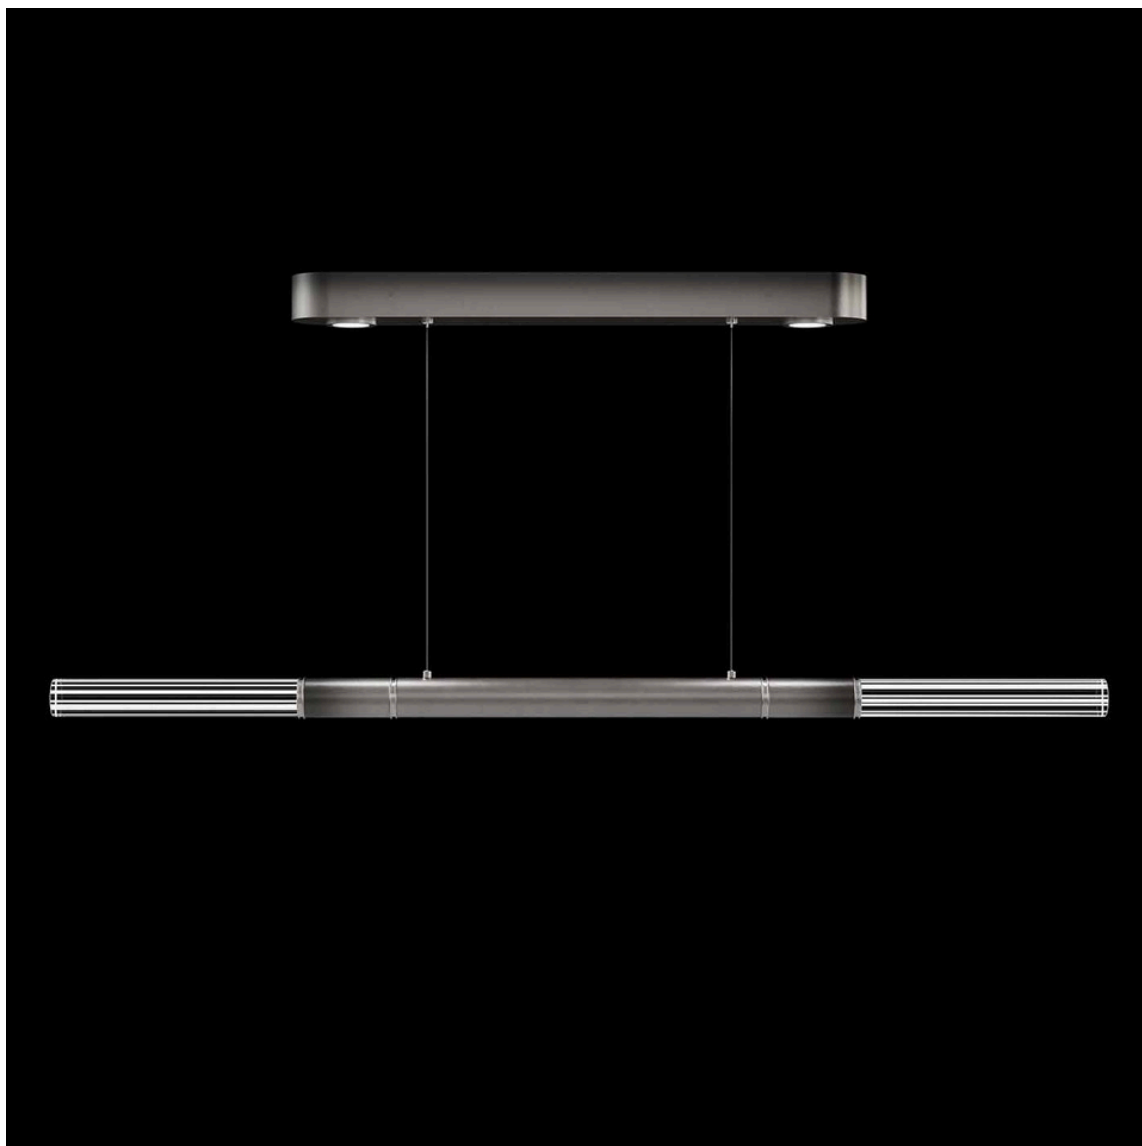

# FINE ART

HANDCRAFTED LIGHTING

100149-720

**100149-720 • ANTONIA 62"W Linear Pendant**

2.5H x 62W x 2.5D

ANTONIA  
COLLECTION