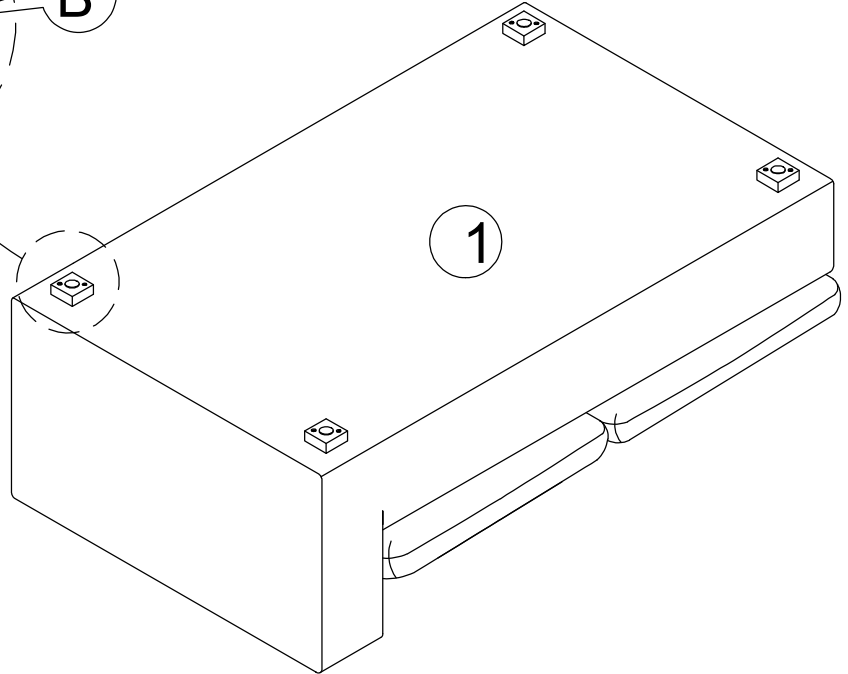

ASSEMBLY INSTRUCTION

2 PC SECTIONAL LAF CHAISE

ASSEMBLY INSTRUCTION

LAF CHAISE PC

HARDWARE LIST

A		Bolt M6x40mm	x8
B		Flat washer Ø13xØ6x1mm	x8
C		#4	x1
D		Felt pads Ø50	x4
E		Leg	x4

1

2

ASSEMBLY INSTRUCTION

RAF SOFA PC

HARDWARE LIST

A		Bolt M6x40mm	x8
B		Flat washer Ø13xØ6x1mm	x8
C		#4	x1
D		Felt pads Ø50	x4
E		Leg	x4

1

2