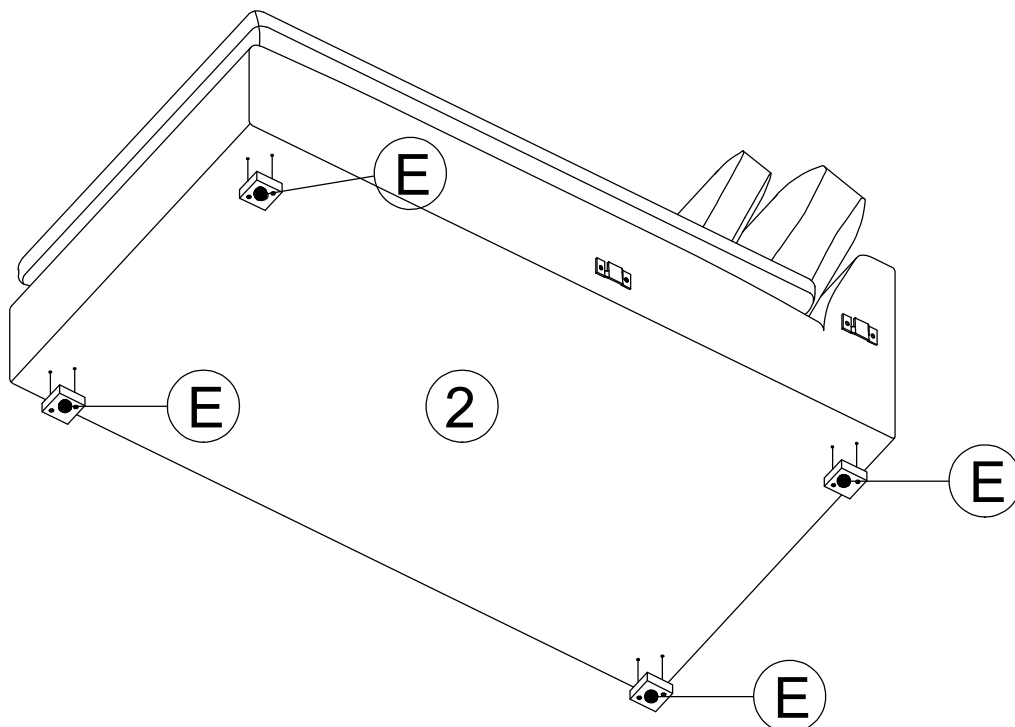

ASSEMBLY INSTRUCTION

2 PC SECTIONAL LAF CHAISE

ASSEMBLY INSTRUCTION

LAF CHAISE PC

HARDWARE LIST

A		Bolt M6x40mm	x8
B		Flat washer Ø13xØ6x1mm	x8
C		#4	x1
D		Felt pads Ø50	x4
E		Leg	x4

1

2

ASSEMBLY INSTRUCTION

RAF SOFA PC

HARDWARE LIST

A		Bolt M6x40mm	x8
B		Flat washer Ø13xØ6x1mm	x8
C		#4	x1
D		Felt pads Ø50	x4
E		Leg	x4

1

2