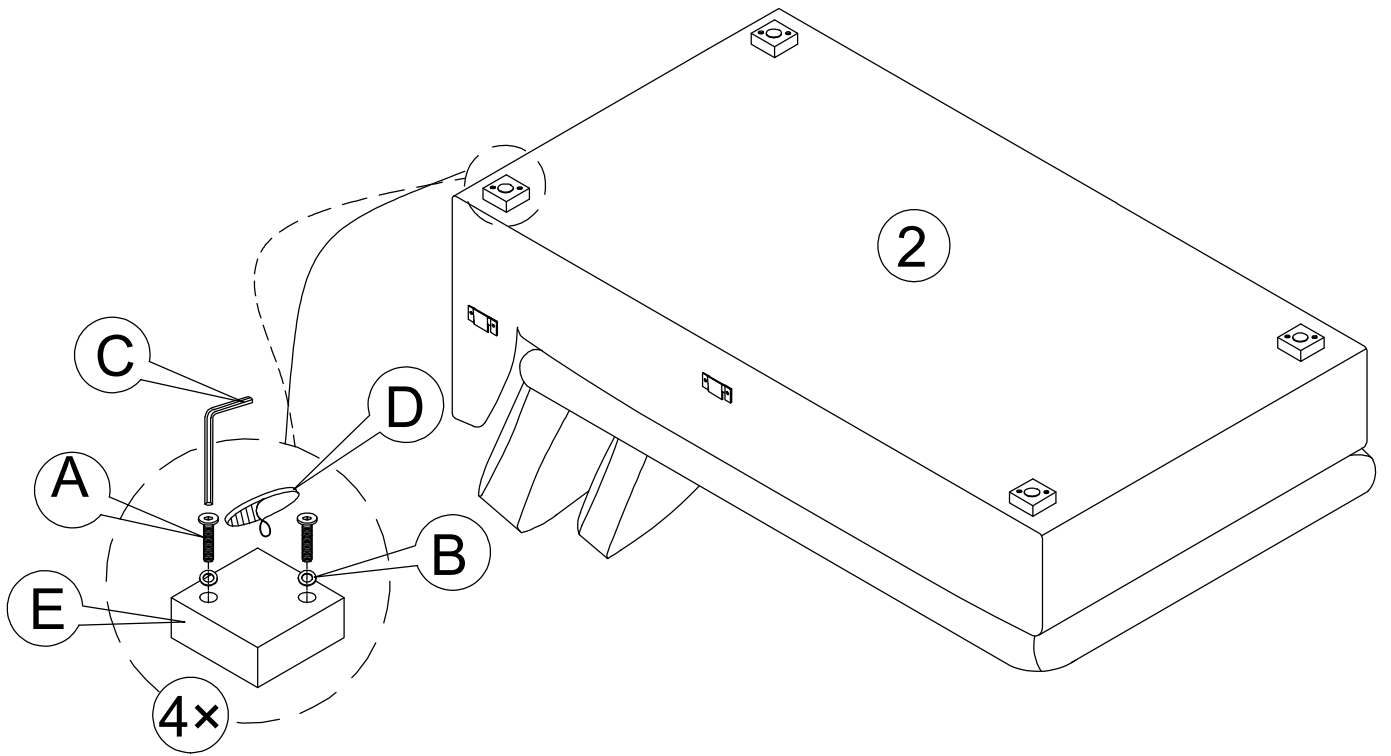

ASSEMBLY INSTRUCTION

2 PC SECTIONAL LAF CHAISE

ASSEMBLY INSTRUCTION

LAF CHAISE PC

HARDWARE LIST

A		Bolt M6x40mm	x8
B		Flat washer Ø13xØ6x1mm	x8
C		#4	x1
D		Felt pads Ø50	x4
E		Leg	x4

1

2

ASSEMBLY INSTRUCTION

RAF SOFA PC

HARDWARE LIST

A		Bolt M6x40mm	x8
B		Flat washer Ø13xØ6x1mm	x8
C		#4	x1
D		Felt pads Ø50	x4
E		Leg	x4

1

2