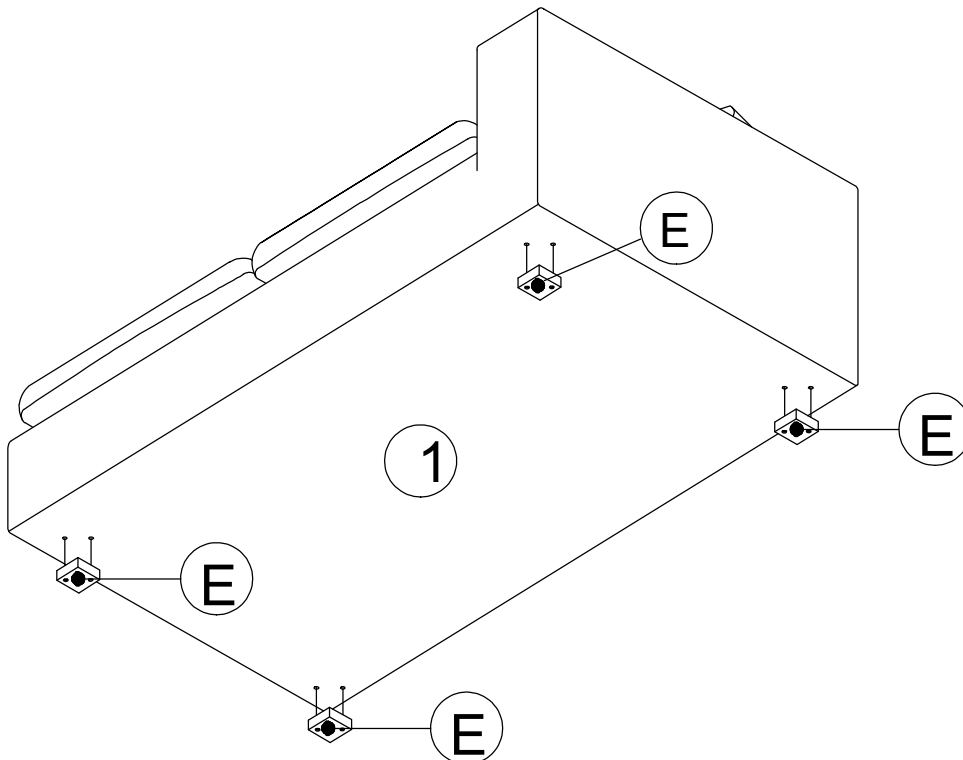

ASSEMBLY INSTRUCTION

2 PC SECTIONAL LAF CHAISE

ASSEMBLY INSTRUCTION

LAF CHAISE PC

HARDWARE LIST

A		Bolt M6x40mm	x8
B		Flat washer Ø13xØ6x1mm	x8
C		#4	x1
D		Felt pads Ø50	x4
E		Leg	x4

1

2

ASSEMBLY INSTRUCTION

RAF SOFA PC

HARDWARE LIST

A		Bolt M6x40mm	x8
B		Flat washer Ø13xØ6x1mm	x8
C		#4	x1
D		Felt pads Ø50	x4
E		Leg	x4

1

2