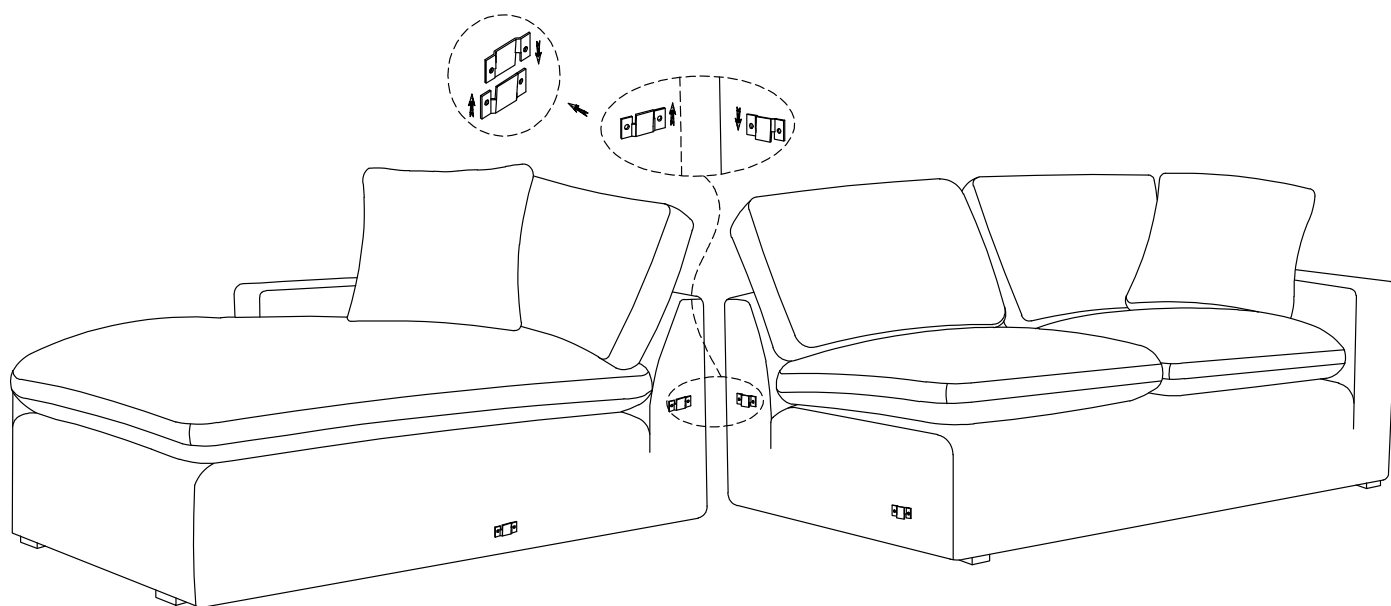

ASSEMBLY INSTRUCTION

2 PC SECTIONAL LAF CHAISE

ASSEMBLY INSTRUCTION

LAF CHAISE PC

HARDWARE LIST

A		Bolt M6x40mm	x8
B		Flat washer Ø13xØ6x1mm	x8
C		#4	x1
D		Felt pads Ø50	x4
E		Leg	x4

1

2

ASSEMBLY INSTRUCTION

RAF SOFA PC

HARDWARE LIST

A		Bolt M6x40mm	x8
B		Flat washer Ø13xØ6x1mm	x8
C		#4	x1
D		Felt pads Ø50	x4
E		Leg	x4

1

2