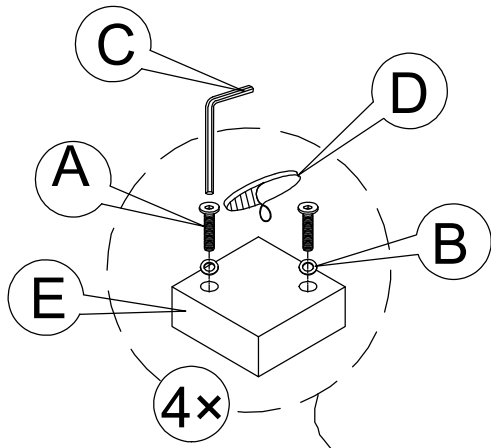

ASSEMBLY INSTRUCTION

2 PC SECTIONAL LAF CHAISE

ASSEMBLY INSTRUCTION

LAF CHAISE PC

HARDWARE LIST

A		Bolt M6x40mm	x8
B		Flat washer Ø13xØ6x1mm	x8
C		#4	x1
D		Felt pads Ø50	x4
E		Leg	x4

1

2

ASSEMBLY INSTRUCTION

RAF SOFA PC

HARDWARE LIST

A		Bolt M6x40mm	x8
B		Flat washer Ø13xØ6x1mm	x8
C		#4	x1
D		Felt pads Ø50	x4
E		Leg	x4

1

2